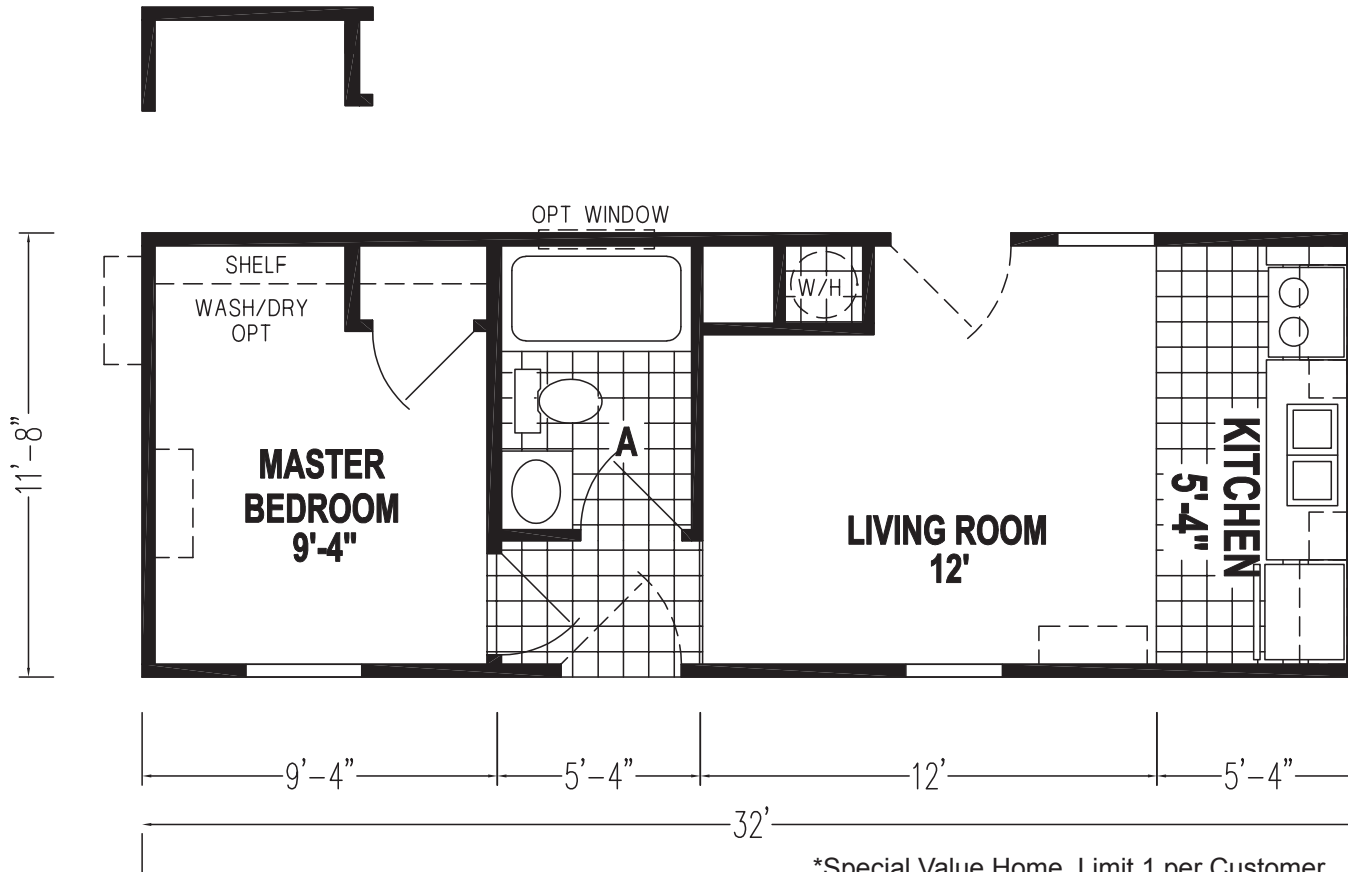

Thrifty 1

Silver Springs Limited Series

Factory Expo

"Factory Direct Pricing" HOME CENTERS

1 Bedroom, 1 Bath
Approx. 377 Sq. Ft.

Last Updated: 7-30-20

*Special Value Home, Limit 1 per Customer

I authorize Factory Expo to build my house, per this plan.