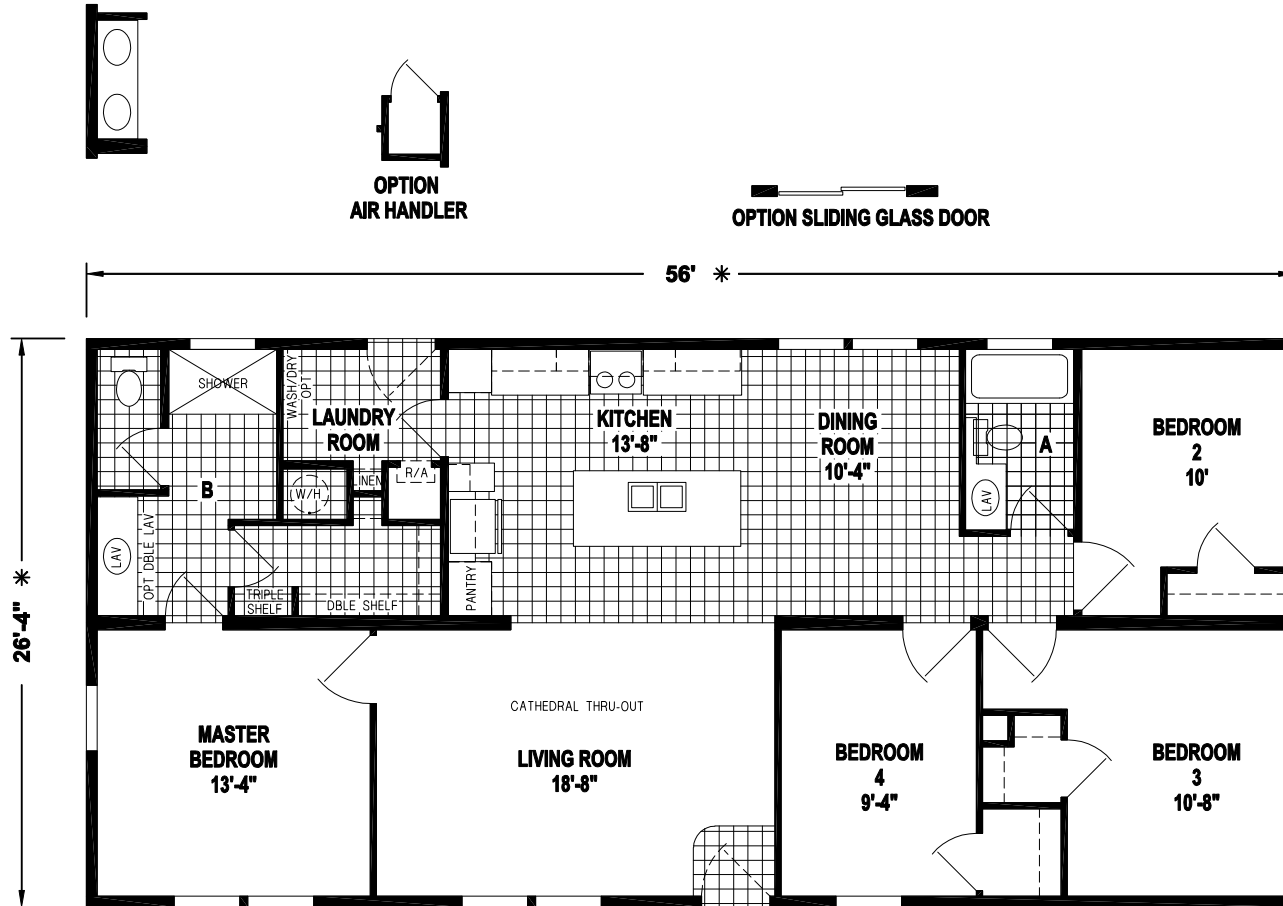

Wakulla

Silver Springs Limited Series

1,474 SQ. FT. (Approximate) 4 Bedroom, 2 Bath

Last Updated: 4-21-21

FACTORY EXPO HOME CENTERS
 1230 SW 10th St.
 Ocala, FL 34471

FloridaFactoryDirect.com | 1-800-748-2654