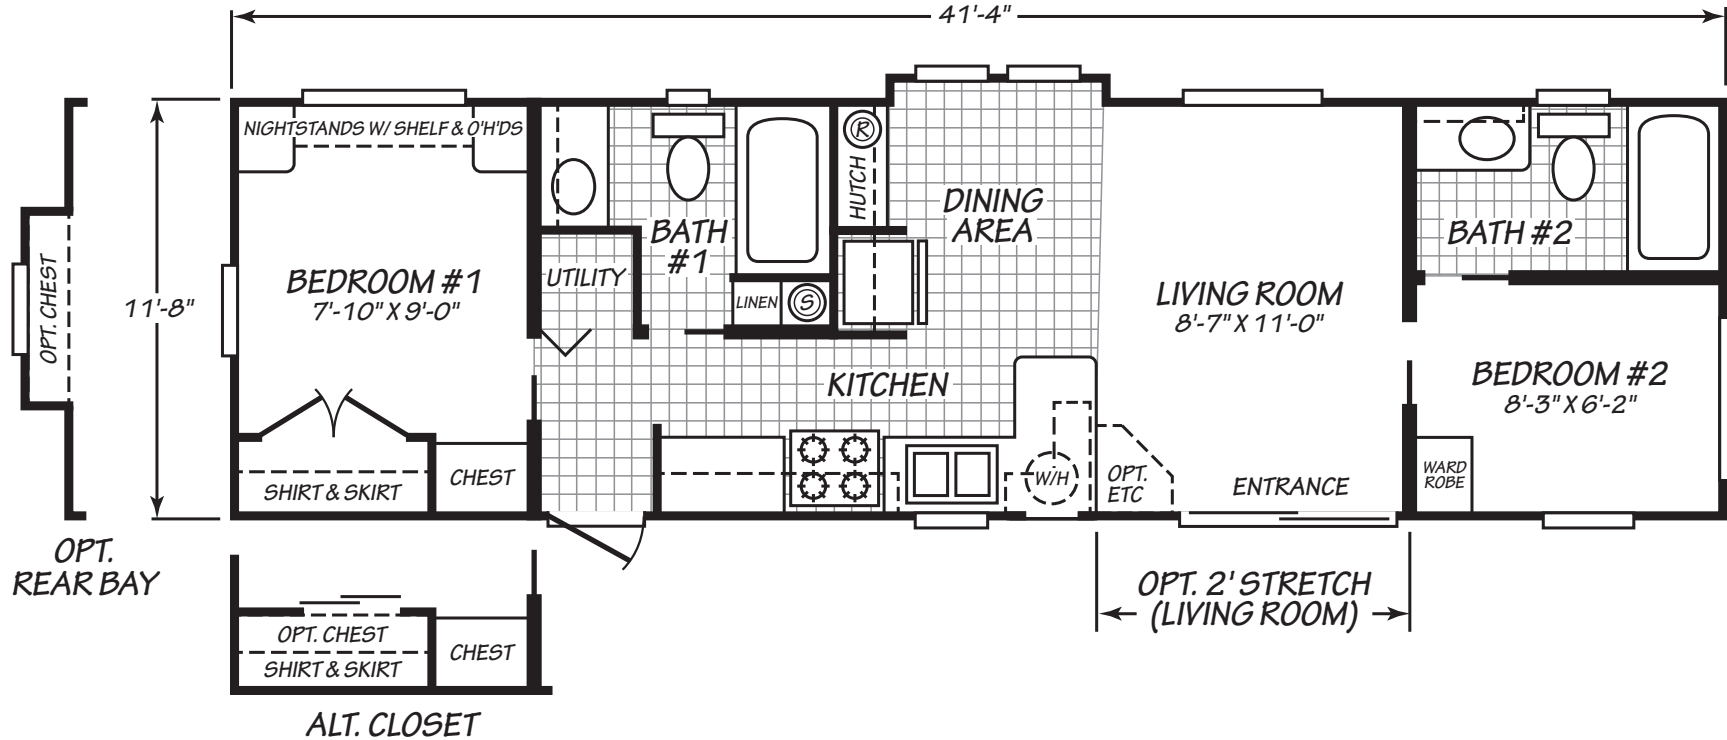

Beauclair

Coastal Cottage Series

482 SQ. FT. (Approximate) 2 Bedroom, 2 Bath

Last Updated: 2-27-23

FACTORY EXPO HOME CENTERS
 931 NW 37th Ave.
 Ocala, Florida 34475

CE.ParkModelsDirect.com | 1-800-965-7521