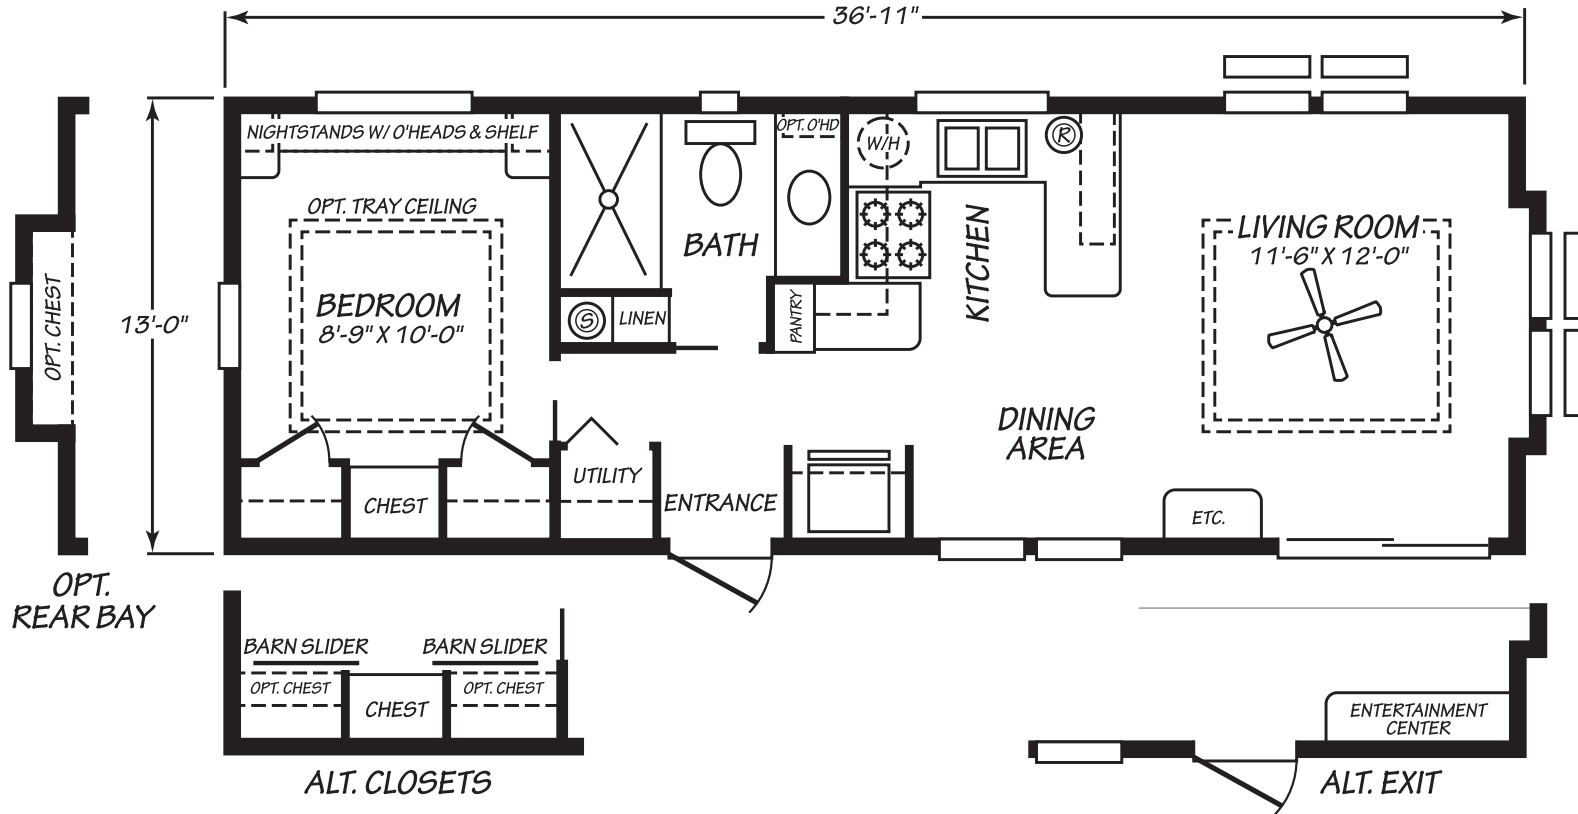

# Bixby

Hawk Elite Series

479 SQ. FT. (Approximate) 1 Bedroom, 1 Bath

Last Updated: 9-26-24

**FACTORY EXPO HOME CENTERS**  
 931 NW 37th Ave.  
 Ocala, Florida 34475

**MHFactoryDirect.com | 1-800-965-7521**