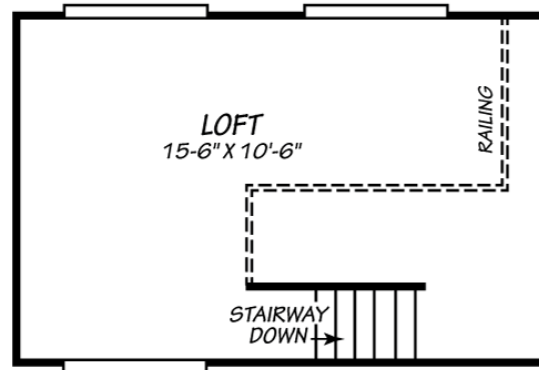

# Fernbrook

Eagle Loft Series

379 SQ. FT. (Approximate) 1 Bedroom, 1 Bath

Last Updated: 7-18-23

SECOND FLOOR

FIRST FLOOR

**FACTORY EXPO HOME CENTERS**  
931 NW 37th Ave.  
Ocala, Florida 34475

**CE.ParkModelsDirect.com | 1-800-965-7521**