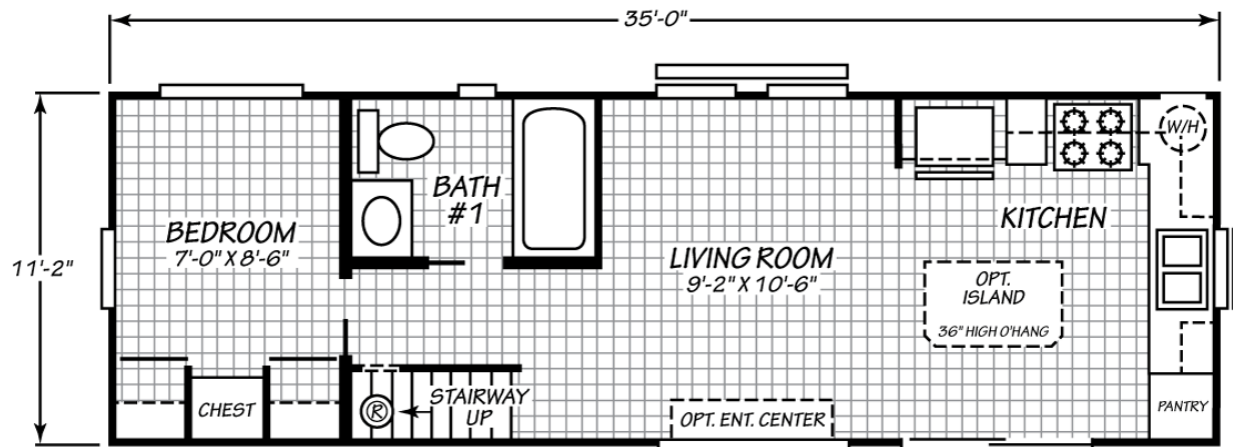

# Fernbrook

Eagle Loft Series

379 SQ. FT. (Approximate) 1 Bedroom, 1 Bath

Last Updated: 7-18-23

SECOND FLOOR

FIRST FLOOR

**FACTORY EXPO HOME CENTERS**  
931 NW 37th Ave.  
Ocala, Florida 34475

**CE.ParkModelsDirect.com | 1-800-965-7521**