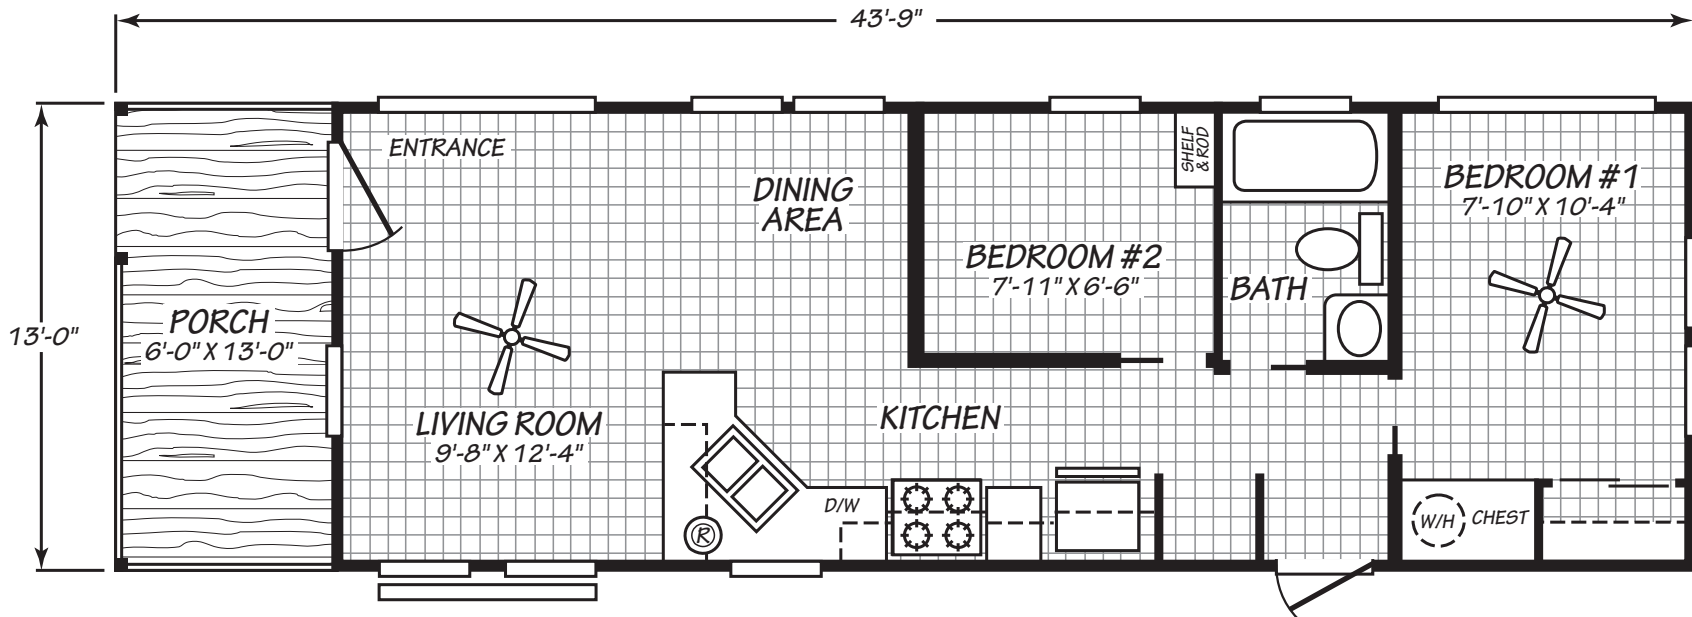

Glenvar

Hawk Series

490 SQ. FT. (Approximate) 2 Bedroom, 1 Bath

Last Updated: 4-11-24

FACTORY EXPO HOME CENTERS
931 NW 37th Ave.
Ocala, Florida 34475

MHFactoryDirect.com | 1-800-965-7521

IMPORTANT: Alta Cima Corp reserves the right to modify, cancel or substitute products or features of this event at any time without prior notice or obligation. Pictures and other promotional materials are representative and may depict or contain floor plans, square footages, elevations, options, upgrades, extra design features, decorations, floor coverings, specialty light fixtures, custom paint and wall coverings, window treatments, landscaping, sound and alarm systems, furnishings, appliances, and other designer/decorator features and amenities that are not included as part of the home and/or may not be available at all locations. Home, pricing and community information is subject to change, and homes to prior sale, at any time without notice or obligation. ©2020 Alta Cima Corp. All rights reserved.