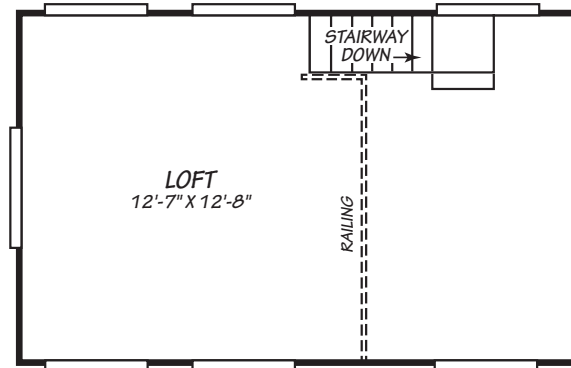

Suncreek

Eagle Loft Series

399 SQ. FT. (Approximate) 1 Bedroom, 1 Bath

Last Updated: 6-20-23

SECOND FLOOR

FIRST FLOOR

FACTORY EXPO HOME CENTERS
 931 NW 37th Ave.
 Ocala, Florida 34475

CE.ParkModelsDirect.com | 1-800-965-7521