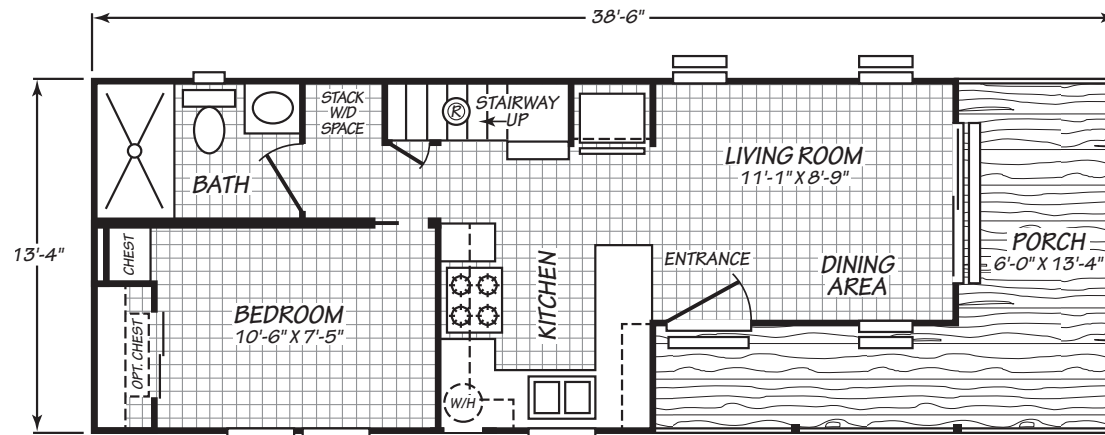

Suncreek

Eagle Loft Series

399 SQ. FT. (Approximate) 1 Bedroom, 1 Bath

Last Updated: 6-20-23

SECOND FLOOR

FIRST FLOOR

FACTORY EXPO HOME CENTERS
 931 NW 37th Ave.
 Ocala, Florida 34475

CE.ParkModelsDirect.com | 1-800-965-7521