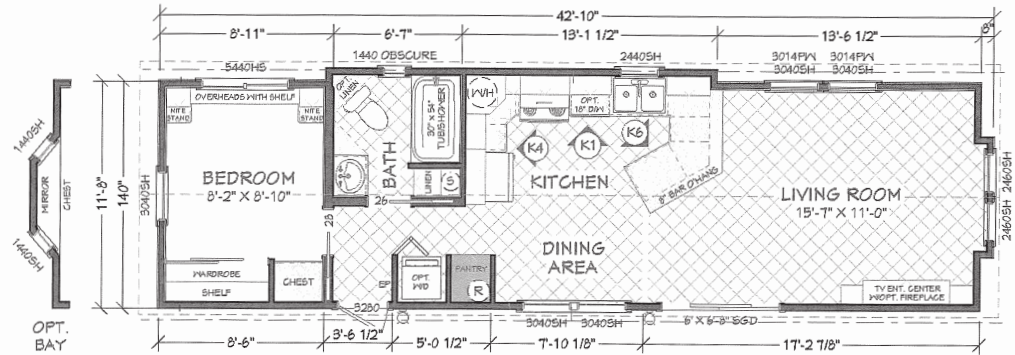

Weir

Coastal Cottage Series

499 SQ. FT. (Approximate) 1 Bedroom, 1 Bath

Last Updated: 2-9-21

494.03 SQ. FT. STD.
499.74 SQ. FT. W/OPT. CHEST BAY

Optional Stretched Version

FACTORY EXPO HOME CENTERS
931 NW 37th Ave.
Ocala, Florida 34475