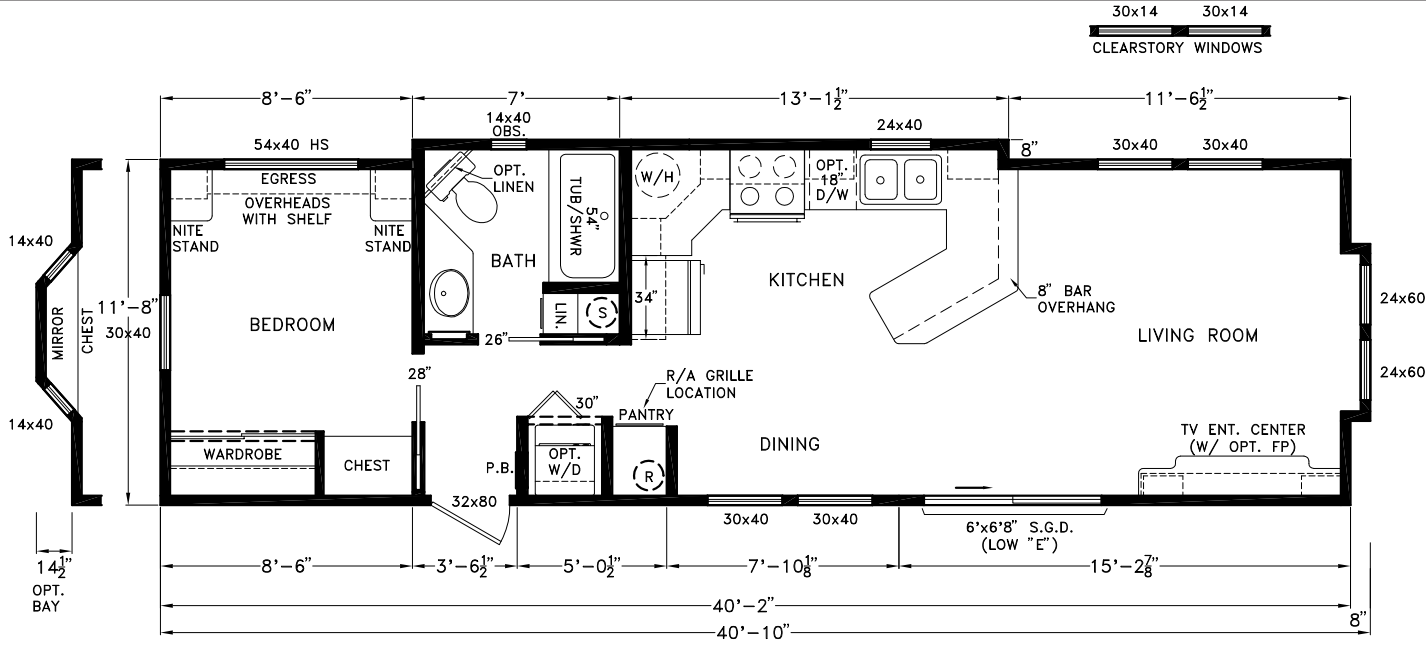

Weir

Coastal Cottage Series

499 SQ. FT. (Approximate) 1 Bedroom, 1 Bath

Last Updated: 2-9-21

494.03 SQ. FT. STD.
499.74 SQ. FT. W/OPT. CHEST BAY

Optional Stretched Version

FACTORY EXPO HOME CENTERS
931 NW 37th Ave.
Ocala, Florida 34475