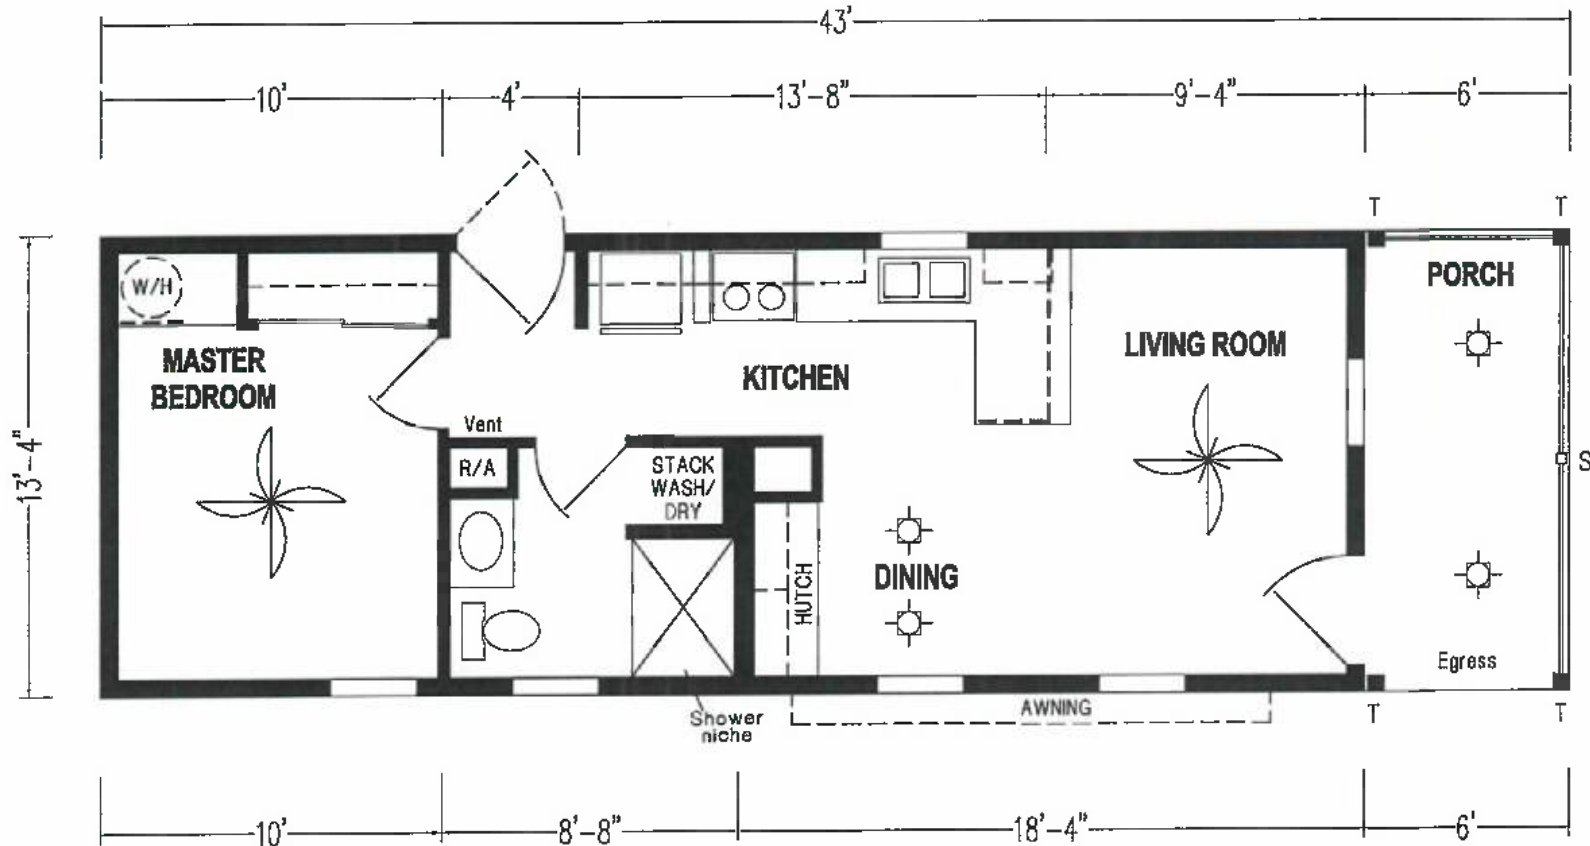

Chester

Legend Express Series

482 SQ. FT. (Approximate) 1 Bedroom, 1 Bath

Park Models
"Factory Direct Value" **DIRECT**

Last Updated: 12-18-23

FACTORY EXPO HOME CENTERS
1230 SW 10th St.
Ocala, FL 34471

OC.ParkModelsDirect.com | 1-800-959-3649