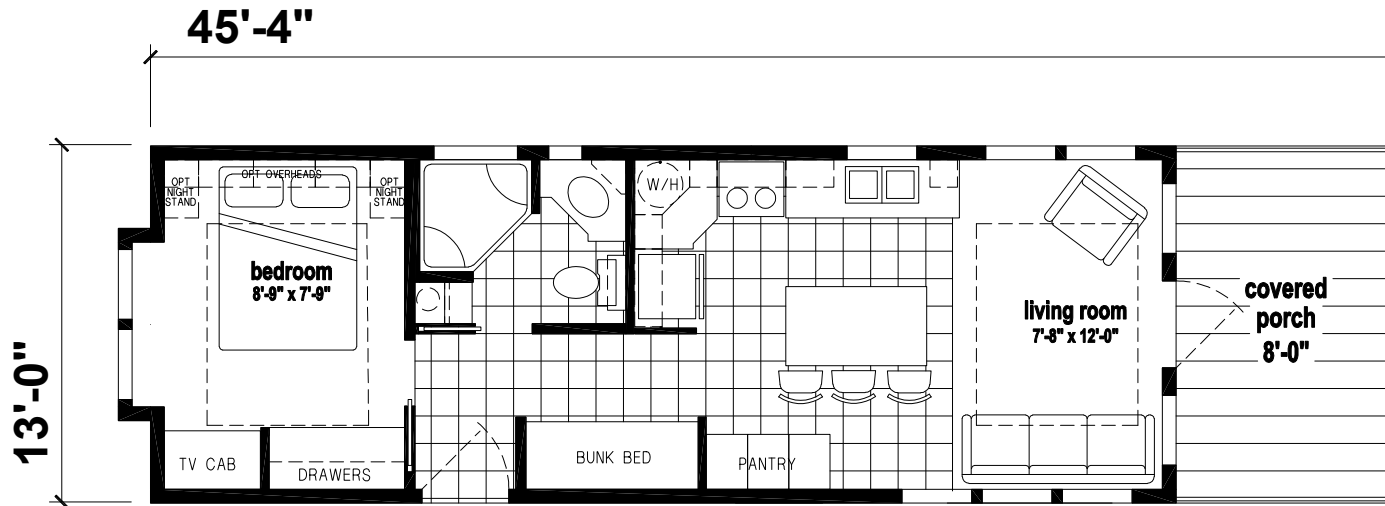

Homosassa

Palm Bay Park Model Series

481 SQ. FT. (Approximate) 1 Bedroom, 1 Bath

Park Models
"Factory Direct Value" **DIRECT**

Last Updated: 1-19-22

**OPTION
CHEST BAY**

FACTORY EXPO HOME CENTERS
1230 SW 10th St.
Ocala, FL 34471