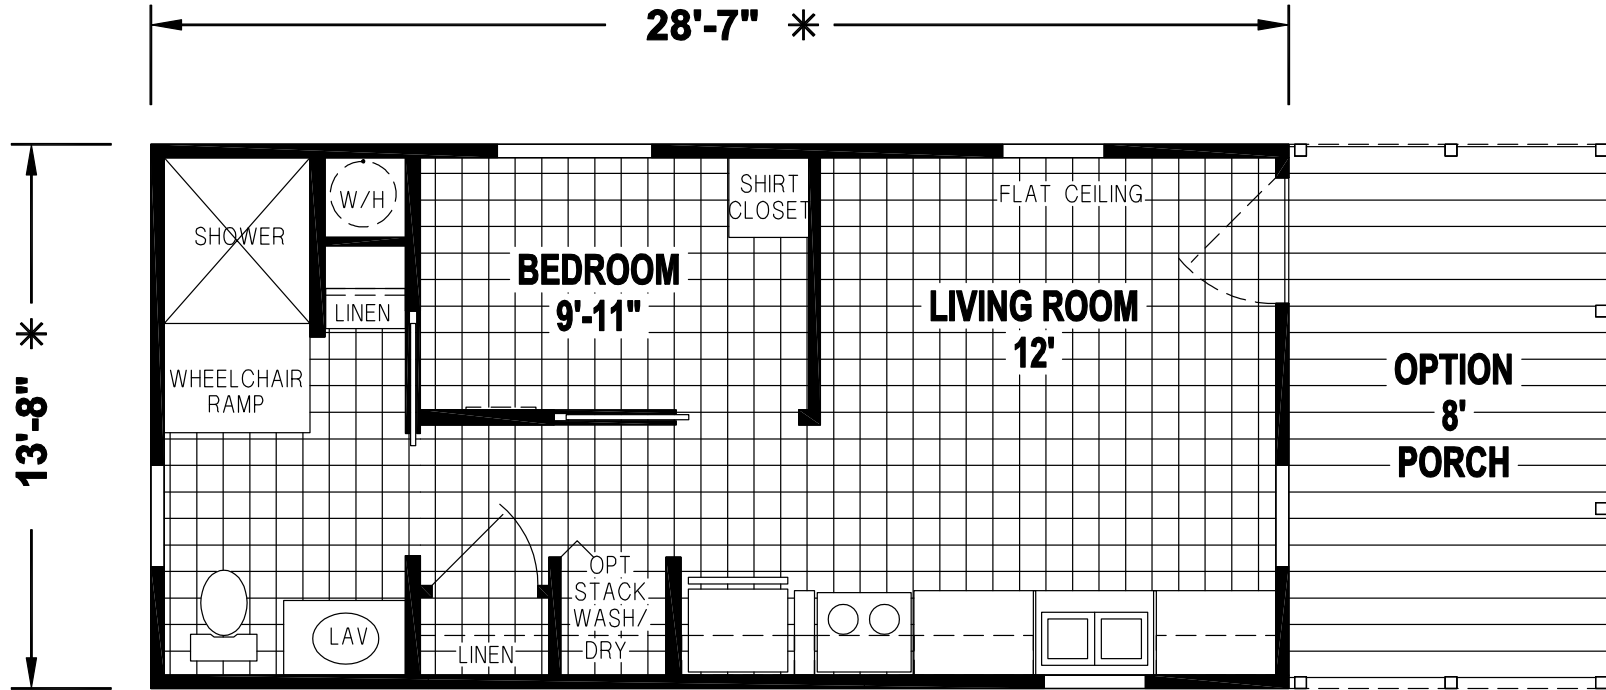

Sparr

Palm Bay Park Model Series

Factory Expo

"Factory Direct Pricing" HOME CENTERS

1 Bedroom, 1 Bath
Approx. 364 Sq. Ft.
Park Model - ANSI Code

Last Updated: 7-14-20

I authorize Factory Expo to build my house, per this plan.