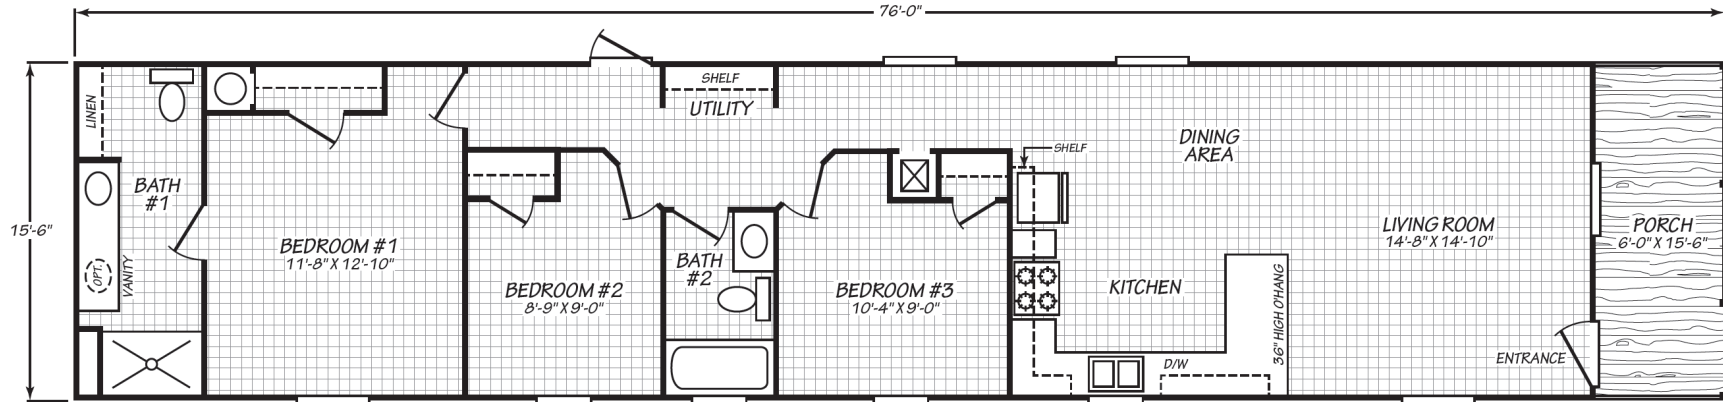

# Boydton

Blue Ridge Single Series

1,085 SQ. FT. (Approximate) 3 Bedrooms, 2 Baths

Last Updated: 11-28-23

OPT. 2 BEDROOM PLAN

**FACTORY EXPO HOME CENTERS**

90 Weaver Street  
Rocky Mount, VA 24151

**FactoryExpoMobileHomes.com | 1-800-574-8523**