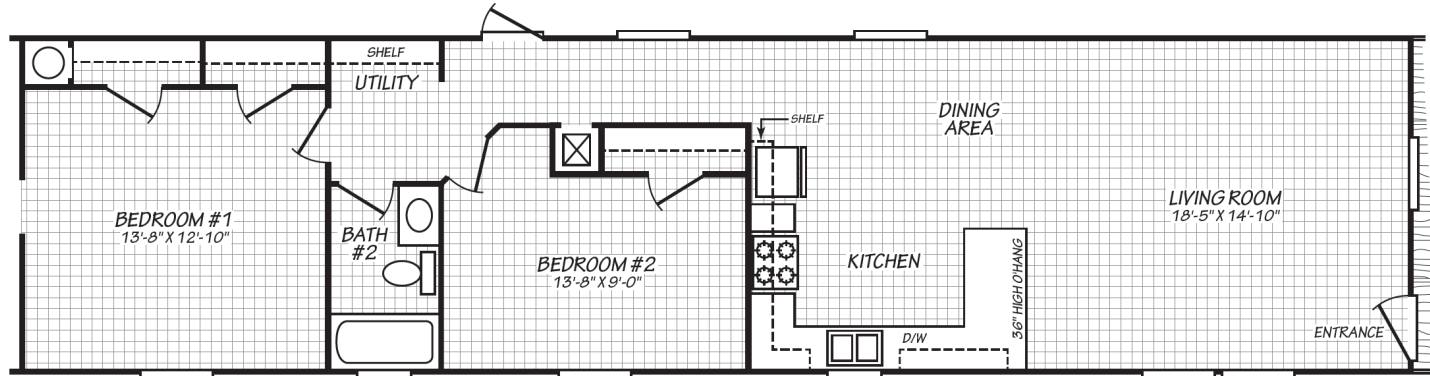

# Boydton

Blue Ridge Single Series

1,085 SQ. FT. (Approximate) 3 Bedrooms, 2 Baths

Last Updated: 11-28-23

OPT. 2 BEDROOM PLAN

**FACTORY EXPO HOME CENTERS**

90 Weaver Street  
Rocky Mount, VA 24151

**FactoryExpoMobileHomes.com | 1-800-574-8523**