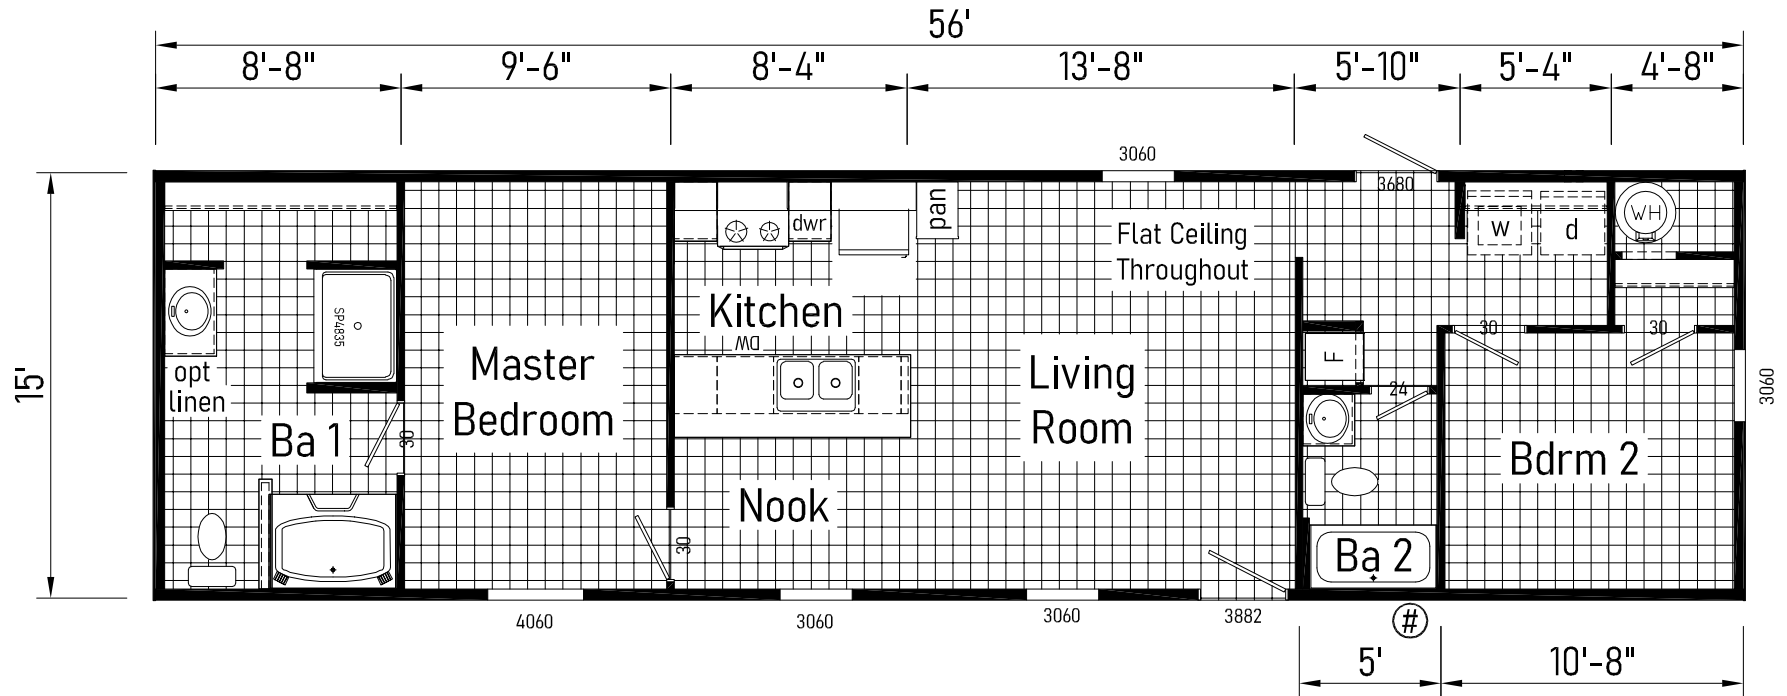

Courtland

Phoenix Series

840 SQ. FT. (Approximate) 2 Bedroom, 2 Bath

Last Updated: 2-28-24

FACTORY EXPO HOME CENTERS
90 Weaver Street
Rocky Mount, VA 24151

FactoryExpoMobileHomes.com | 1-800-574-8523

IMPORTANT: Alta Cima Corp reserves the right to modify, cancel or substitute products or features of this event at any time without prior notice or obligation. Pictures and other promotional materials are representative and may depict or contain floor plans, square footages, elevations, options, upgrades, extra design features, decorations, floor coverings, specialty light fixtures, custom paint and wall coverings, window treatments, landscaping, sound and alarm systems, furnishings, appliances, and other designer/decorator features and amenities that are not included as part of the home and/or may not be available at all locations. Home, pricing and community information is subject to change, and homes to prior sale, at any time without notice or obligation. ©2020 Alta Cima Corp. All rights reserved.