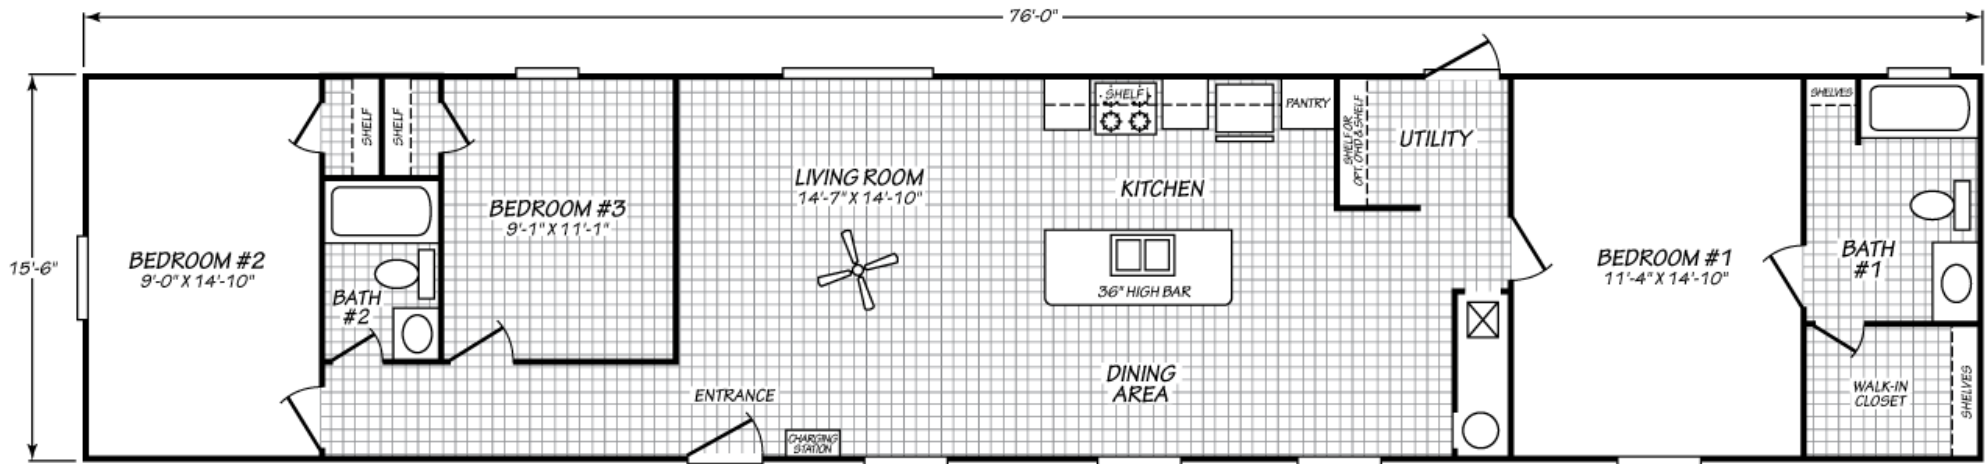

Creekwood

Blue Ridge Single Series

Factory Expo

"Factory Direct Pricing" HOME CENTERS

3 Bedrooms, 2 Baths
Approx. 1,178 Sq. Ft.

Last Updated: 7-15-20

Factory Expo Home Centers
90 Weaver Street
Rocky Mount, Virginia 24151