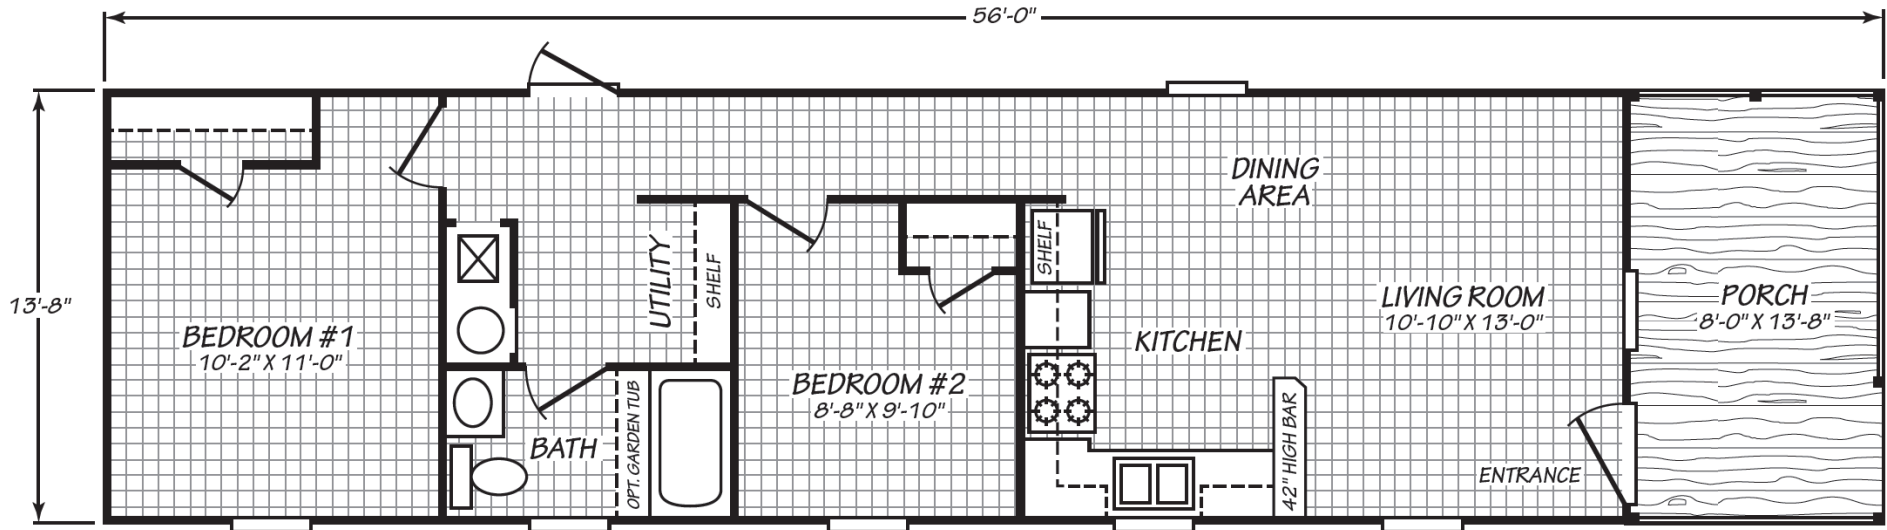

# Danforth

Blue Ridge Single Series

655 SQ. FT. (Approximate) 2 Bedroom, 1 Bath

Last Updated: 11-9-23

**FACTORY EXPO HOME CENTERS**  
90 Weaver Street  
Rocky Mount, VA 24151

**FactoryExpoMobileHomes.com | 1-800-574-8523**