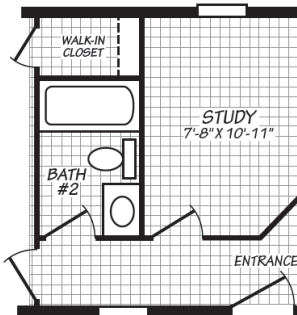

# Graham

Blue Ridge Single Series

1,178 SQ. FT. (Approximate) 3 Bedrooms, 2 Baths

Last Updated: 5-16-24

ALTERNATE 2 BEDROOM PLAN

OPT. STUDY

OPT. TILE SHOWER

ALTERNATE BATH #1