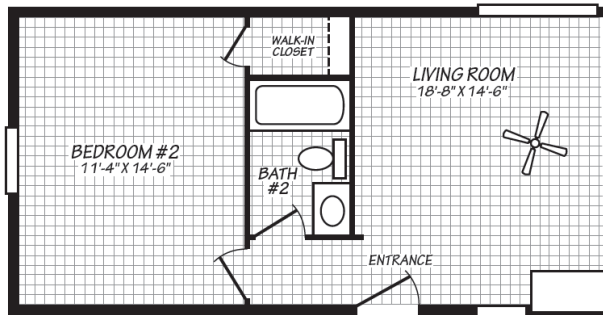

# Graham

Blue Ridge Single Series

1,178 SQ. FT. (Approximate) 3 Bedrooms, 2 Baths

Last Updated: 5-16-24

ALTERNATE 2 BEDROOM PLAN

OPT. STUDY

OPT. TILE SHOWER

ALTERNATE BATH #1