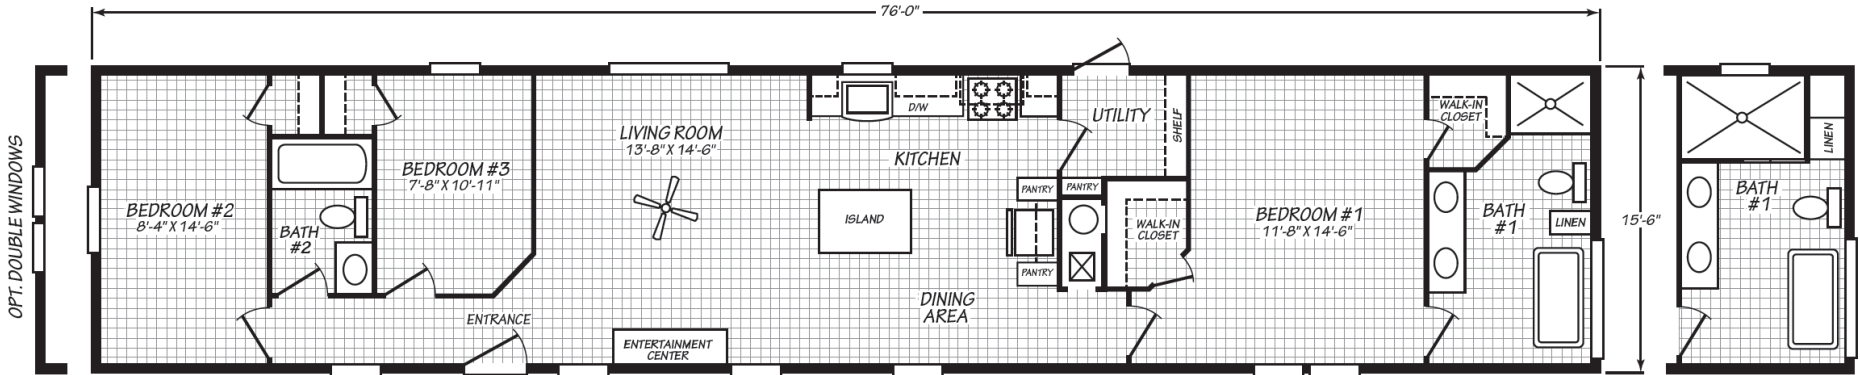

# Graham

Blue Ridge Single Series

1,178 SQ. FT. (Approximate) 3 Bedrooms, 2 Baths

Last Updated: 5-16-24

ALTERNATE 2 BEDROOM PLAN

OPT. STUDY

OPT. TILE SHOWER

ALTERNATE BATH #1