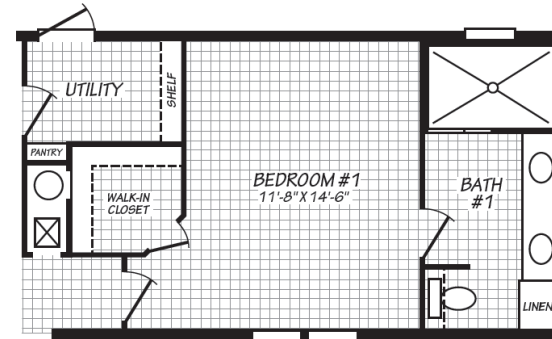

# Graham

Blue Ridge Single Series

1,178 SQ. FT. (Approximate) 3 Bedrooms, 2 Baths

Last Updated: 5-16-24

ALTERNATE 2 BEDROOM PLAN

OPT. STUDY

OPT. TILE SHOWER

ALTERNATE BATH #1