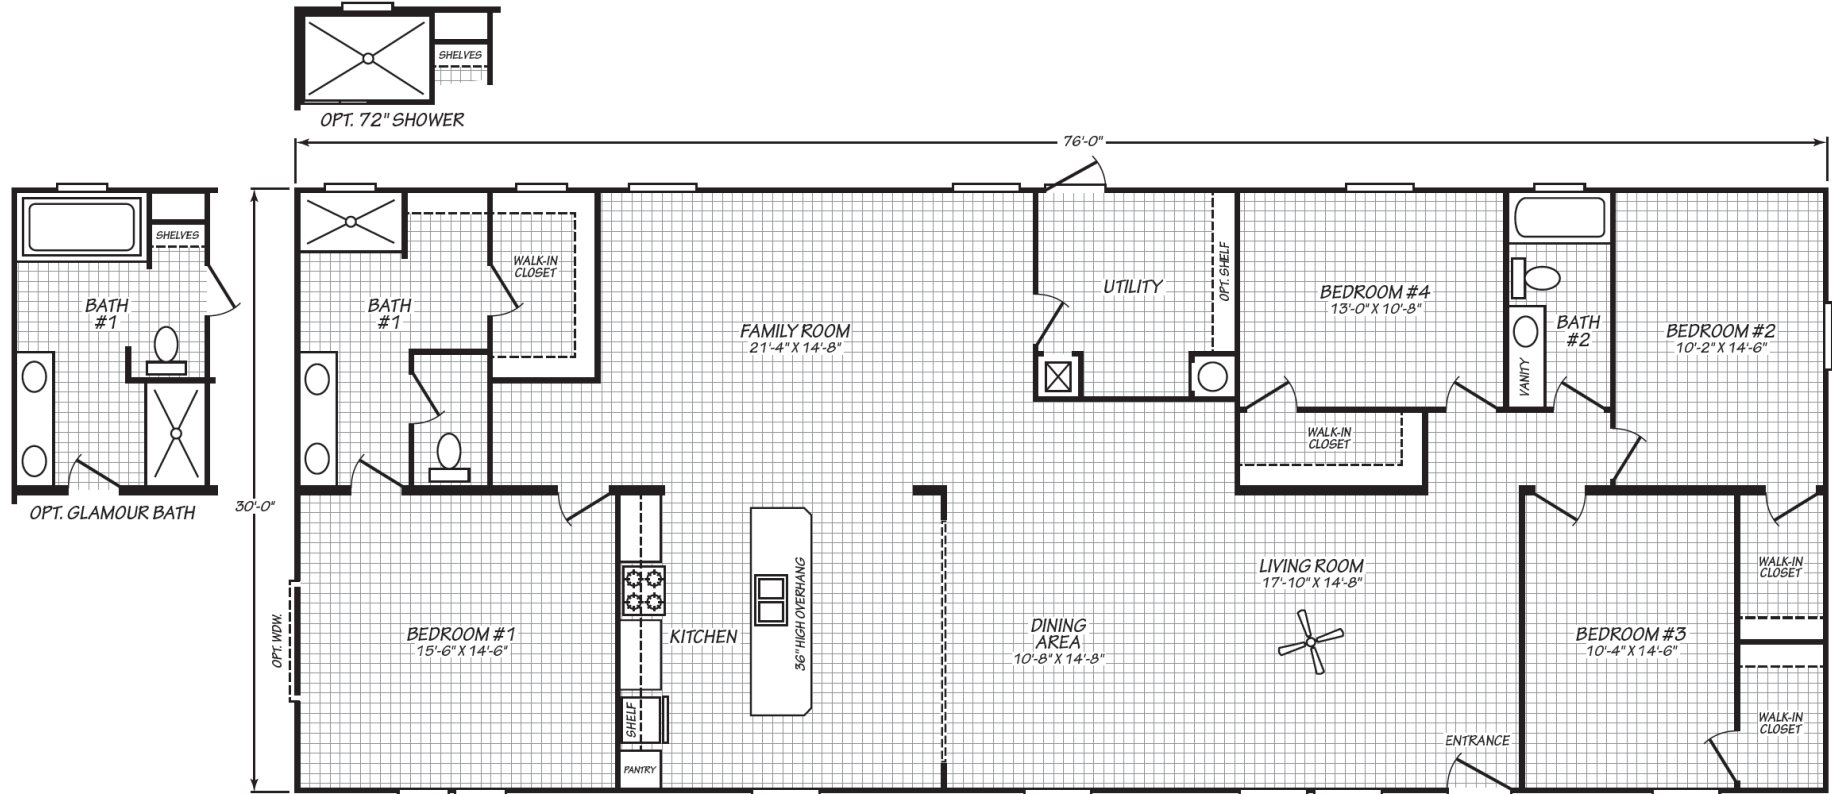

# Gratton

Blue Ridge Multi-Wide Series

2,280 SQ. FT. (Approximate) 4 Bedroom, 2 Bath

Last Updated: 3-22-24

**FACTORY EXPO HOME CENTERS**

90 Weaver Street  
Rocky Mount, VA 24151

**FactoryExpoMobileHomes.com | 1-800-574-8523**