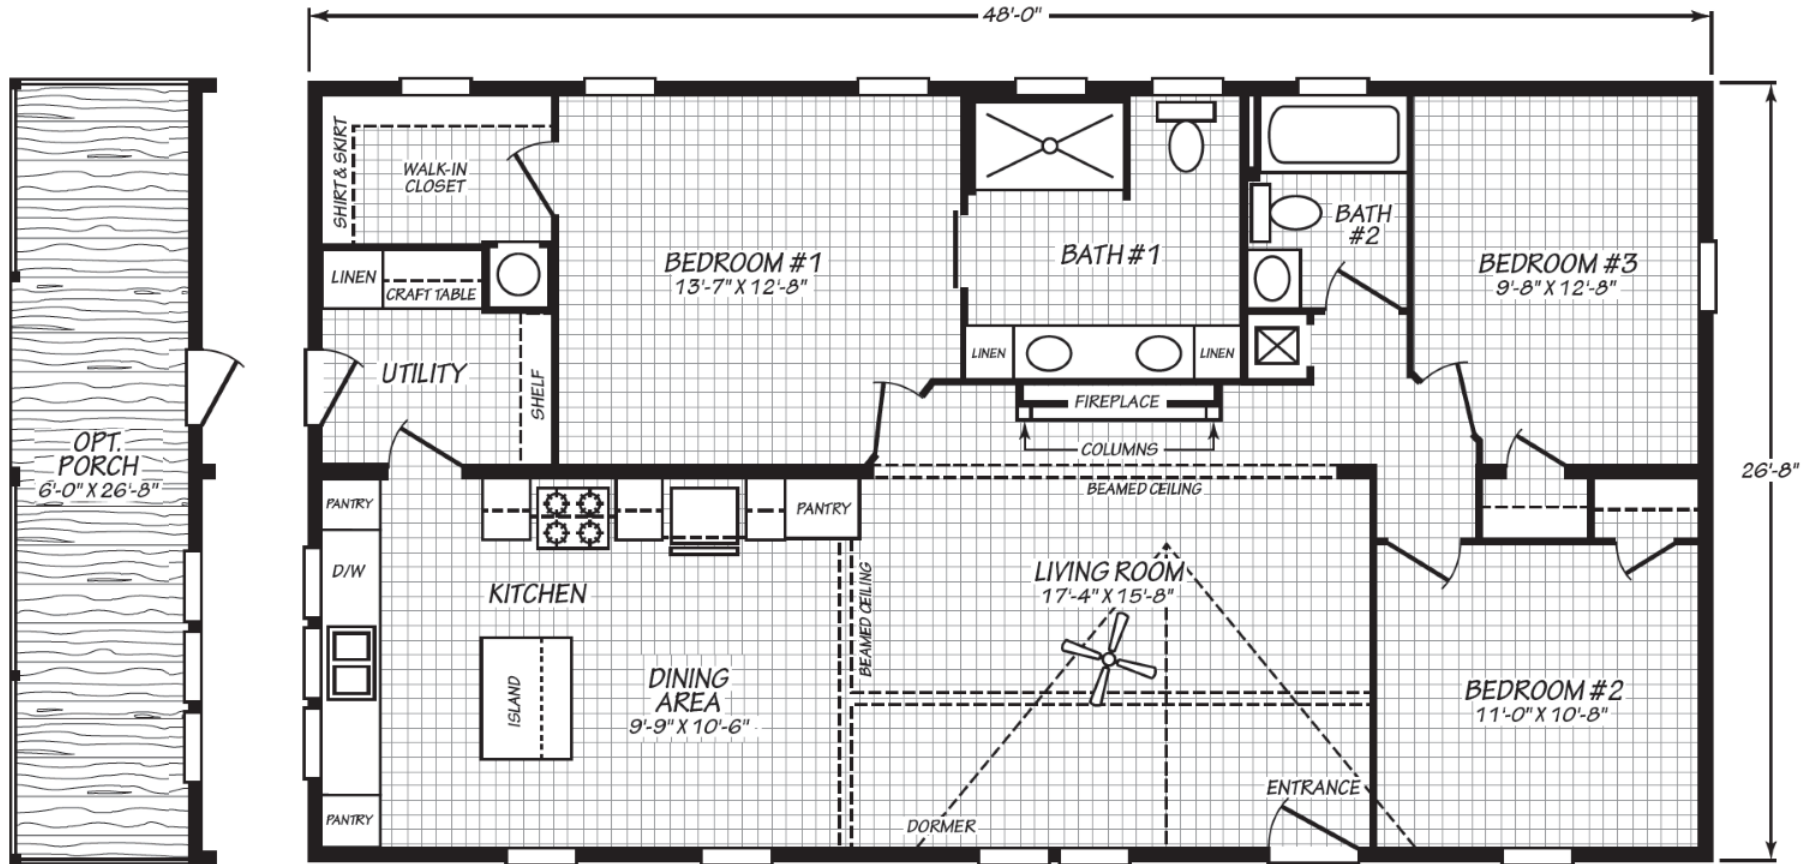

Greenwood

Blue Ridge Multi-Wide Series

1280 SQ. FT. (Approximate) 3 Bedroom, 2 Bath

Last Updated: 12-17-24

FACTORY EXPO HOME CENTERS
 90 Weaver Street
 Rocky Mount, VA 24151

FactoryExpoMobileHomes.com | 1-800-574-8523