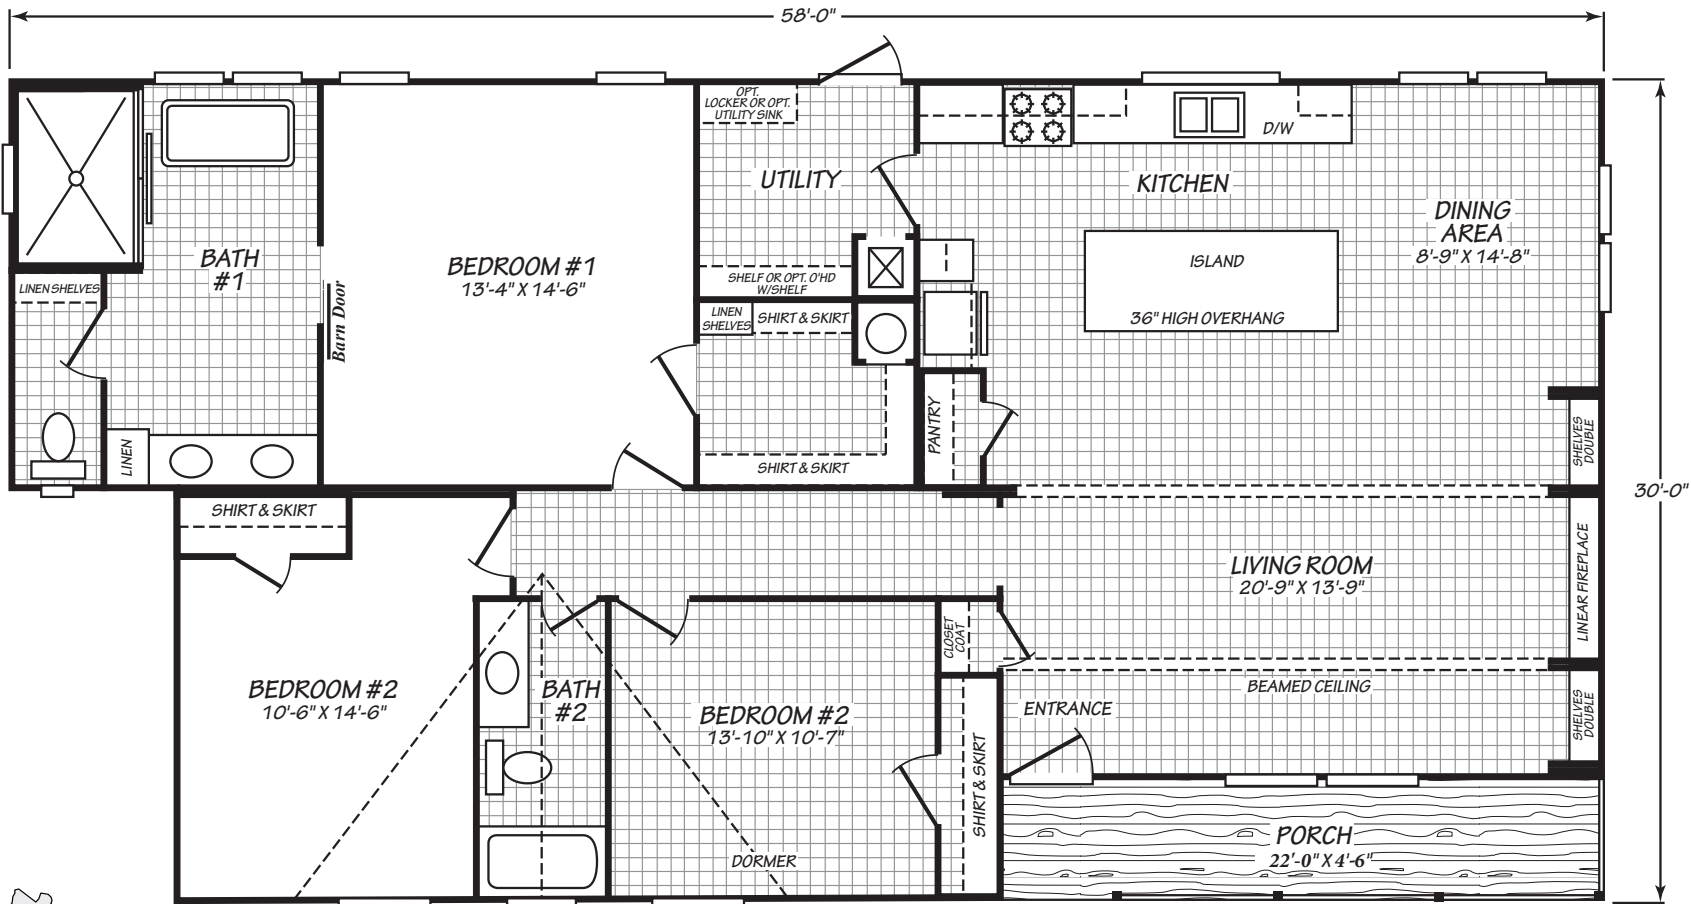

Harvester

Blue Ridge Multi-Wide Series

Factory Expo

"Factory Direct Pricing" HOME CENTERS

3 Bedrooms, 2 Baths
Approx. 1,540 Sq. Ft.

Last Updated: 10-9-19

Factory Expo Home Centers
90 Weaver Street
Rocky Mount, Virginia 24151