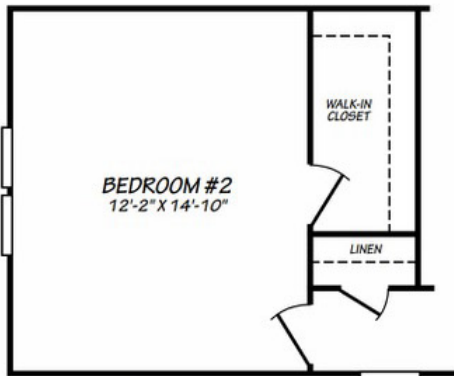

# Factory Expo

"Factory Direct Pricing" HOME CENTERS

3 Bedrooms, 2 Baths  
Approx. 1,178 Sq. Ft.

Last Updated: 8-1-19

OPT. BEDROOM #2  
WITH 2 BEDROOM FLOOR PLAN

Factory Expo Home Centers  
90 Weaver Street  
Rocky Mount, Virginia 24151