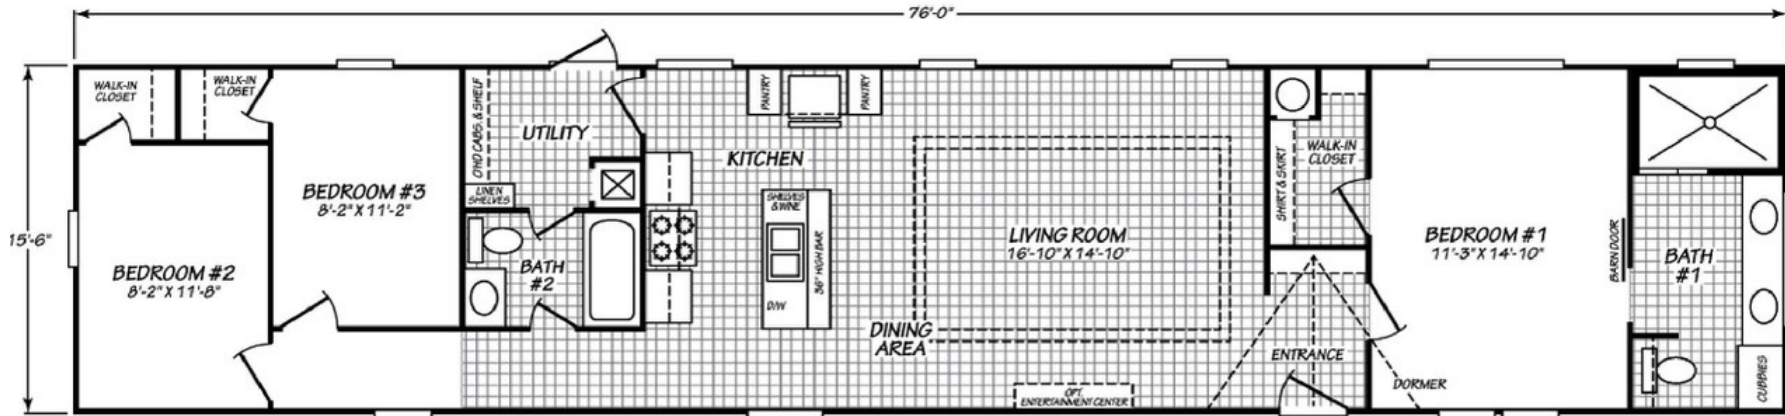

# Factory Expo

"Factory Direct Pricing" HOME CENTERS

3 Bedrooms, 2 Baths  
Approx. 1,178 Sq. Ft.

Last Updated: 8-1-19

OPT. BEDROOM #2  
WITH 2 BEDROOM FLOOR PLAN

Factory Expo Home Centers  
90 Weaver Street  
Rocky Mount, Virginia 24151