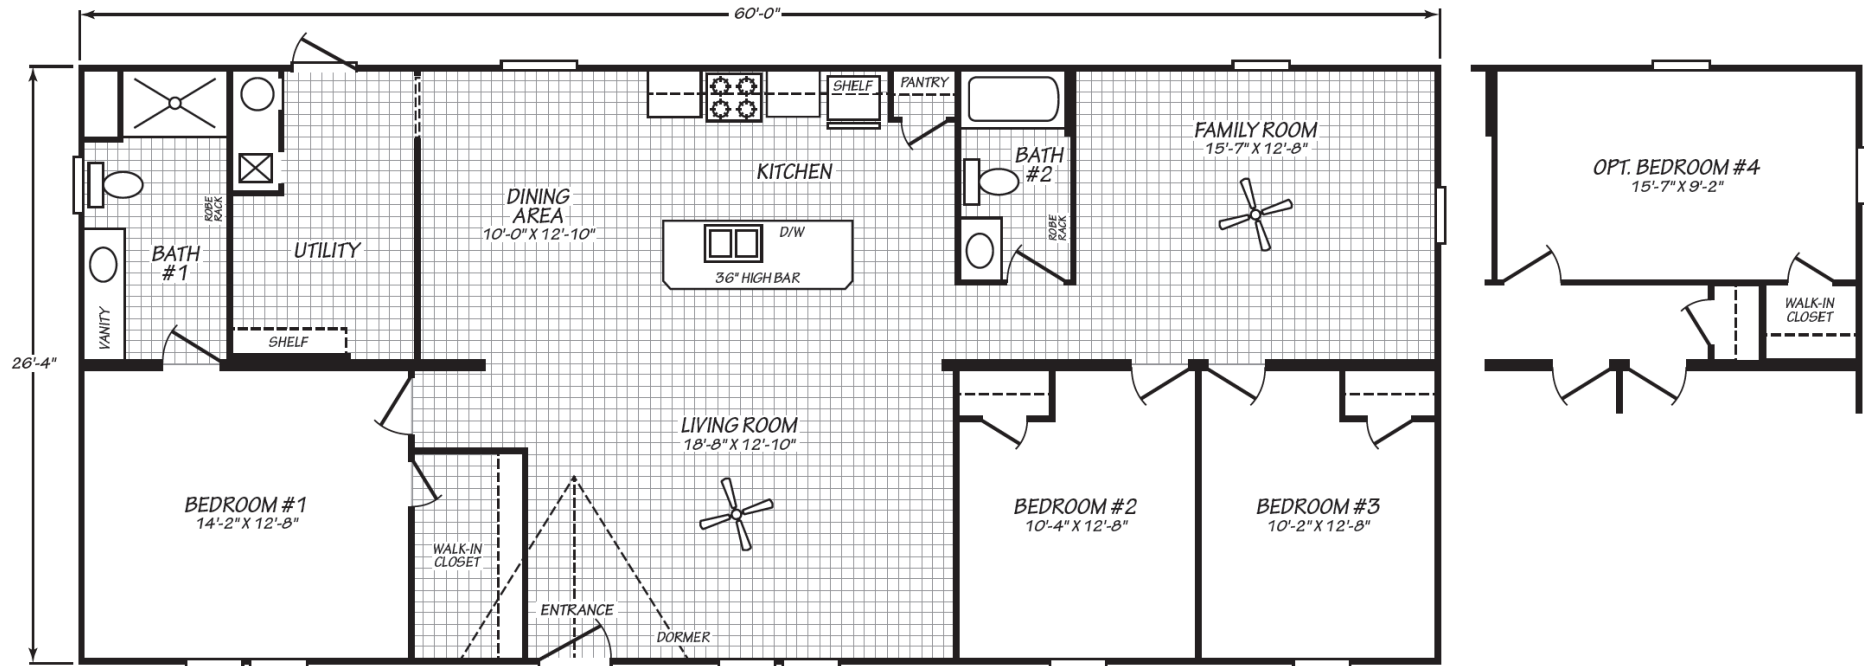

# Malone

Blue Ridge Multi-Wide Series

1,580 SQ. FT. (Approximate) 3 Bedroom, 2 Bath

Last Updated: 7-24-23

**FACTORY EXPO HOME CENTERS**  
 90 Weaver Street  
 Rocky Mount, VA 24151

**FactoryExpoMobileHomes.com | 1-800-574-8523**