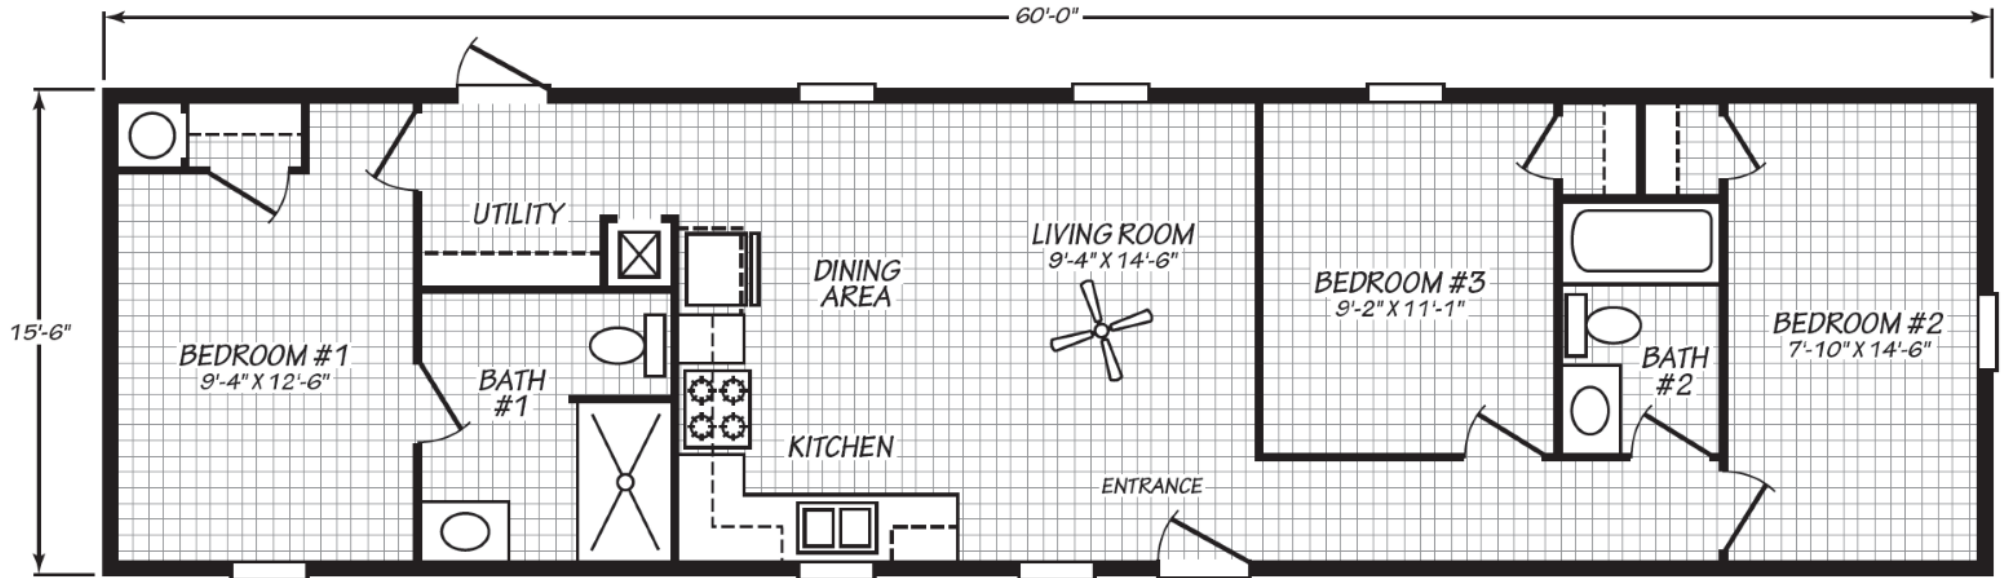

Morganton

Blue Ridge Single Series

930 SQ. FT. (Approximate) 3 Bedroom, 2 Bath

Last Updated: 12-17-24

FACTORY EXPO HOME CENTERS

90 Weaver Street
Rocky Mount, VA 24151

FactoryExpoMobileHomes.com | 1-800-574-8523