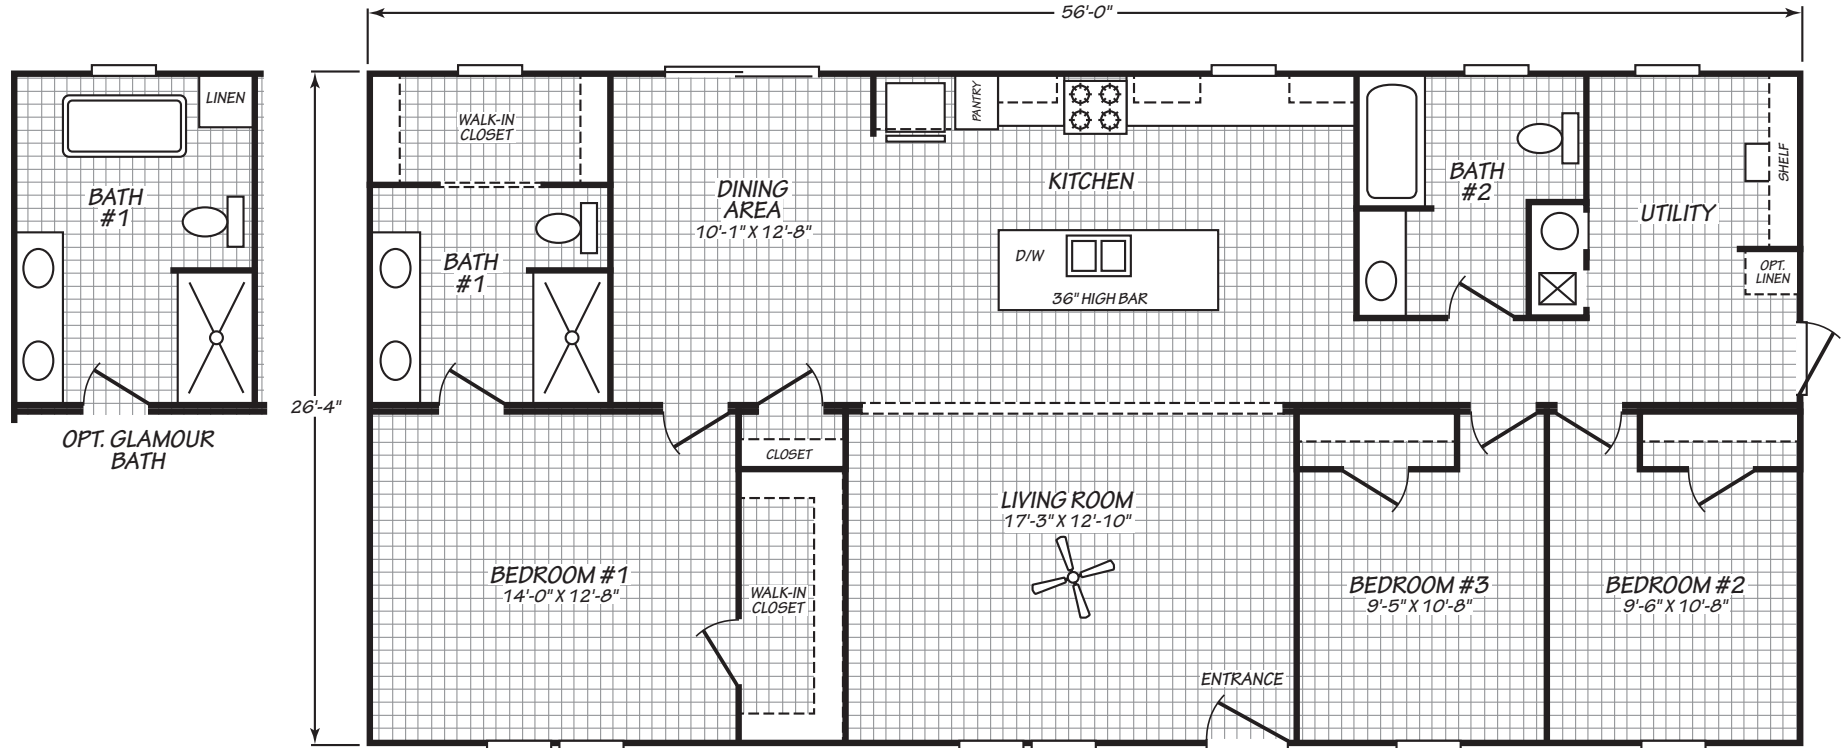

Newsoms

Blue Ridge Multi-Wide Series

1,474 SQ. FT. (Approximate) 3 Bedroom, 2 Bath

Last Updated: 4-2-24

FACTORY EXPO HOME CENTERS
 90 Weaver Street
 Rocky Mount, VA 24151

FactoryExpoMobileHomes.com | 1-800-574-8523