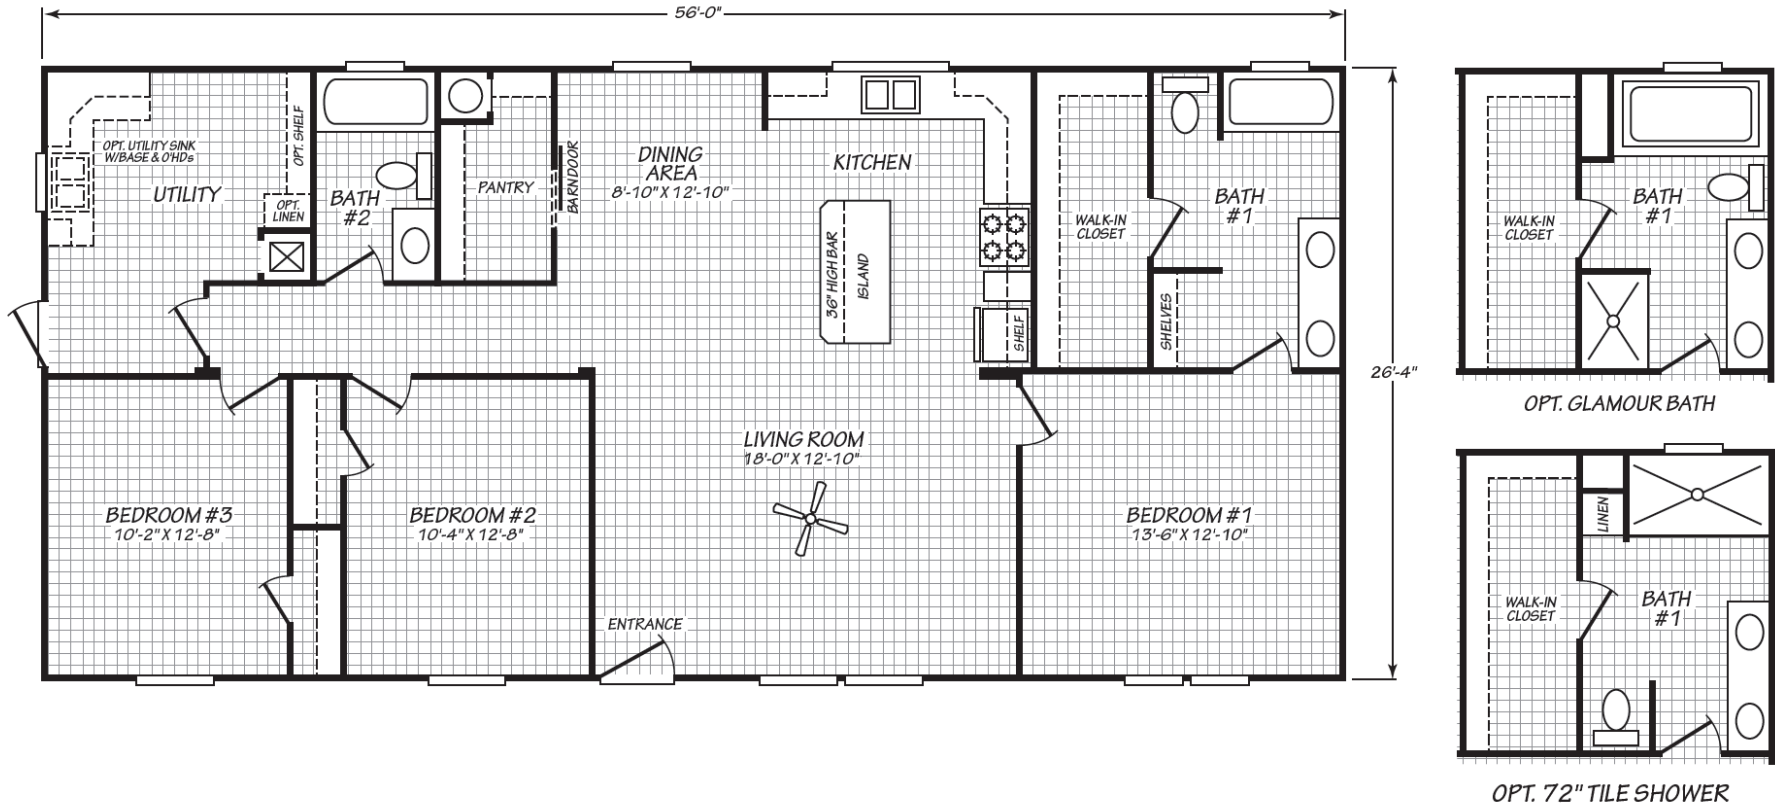

Peterson

Blue Ridge Multi-Wide Series

1,474 SQ. FT. (Approximate) 3 Bedroom, 2 Bath

Last Updated: 12-20-22

FACTORY EXPO HOME CENTERS
 90 Weaver Street
 Rocky Mount, VA 24151

FactoryExpoMobileHomes.com | 1-800-574-8523