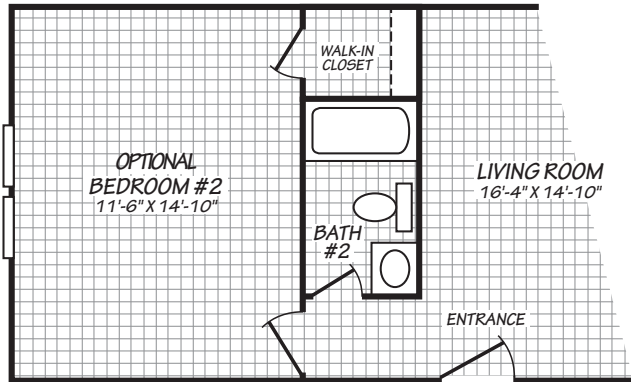

Rivanna

Blue Ridge Single Series

1,023 SQ. FT. (Approximate) 3 Bedroom, 2 Bath

Last Updated: 3-23-21

FACTORY EXPO HOME CENTERS

90 Weaver Street
Rocky Mount, VA 24151

FactoryExpoMobileHomes.com | 1-800-574-8523