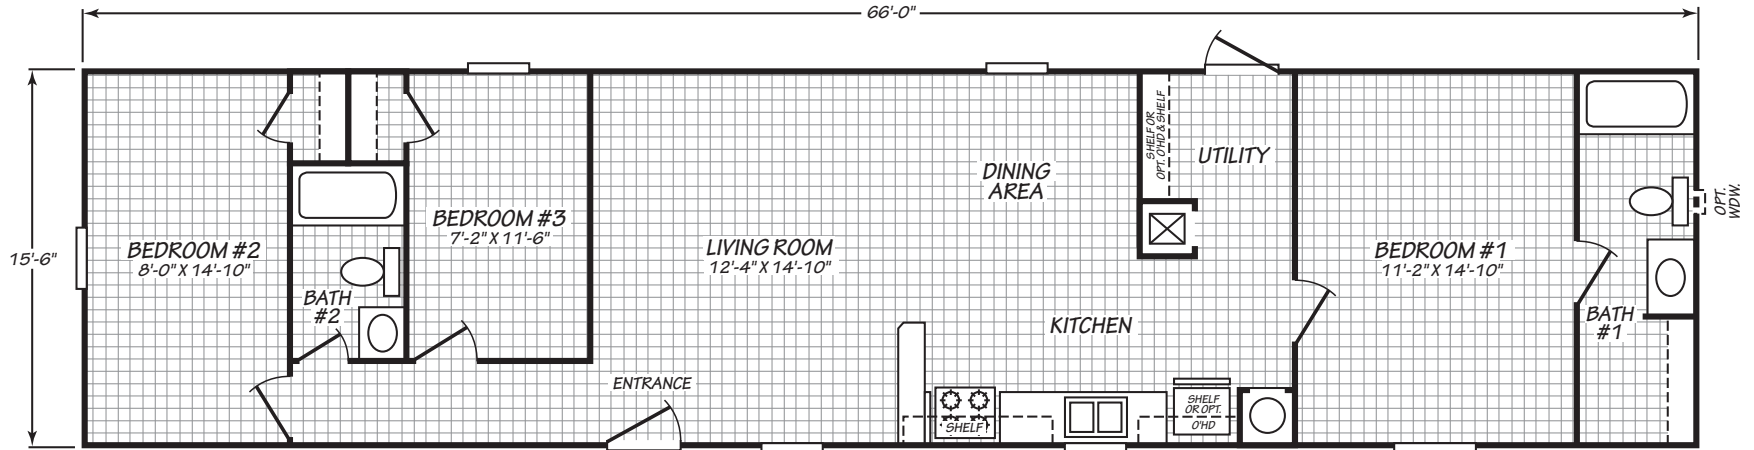

Rivanna

Blue Ridge Single Series

1,023 SQ. FT. (Approximate) 3 Bedroom, 2 Bath

Last Updated: 3-23-21

FACTORY EXPO HOME CENTERS

90 Weaver Street
Rocky Mount, VA 24151

FactoryExpoMobileHomes.com | 1-800-574-8523