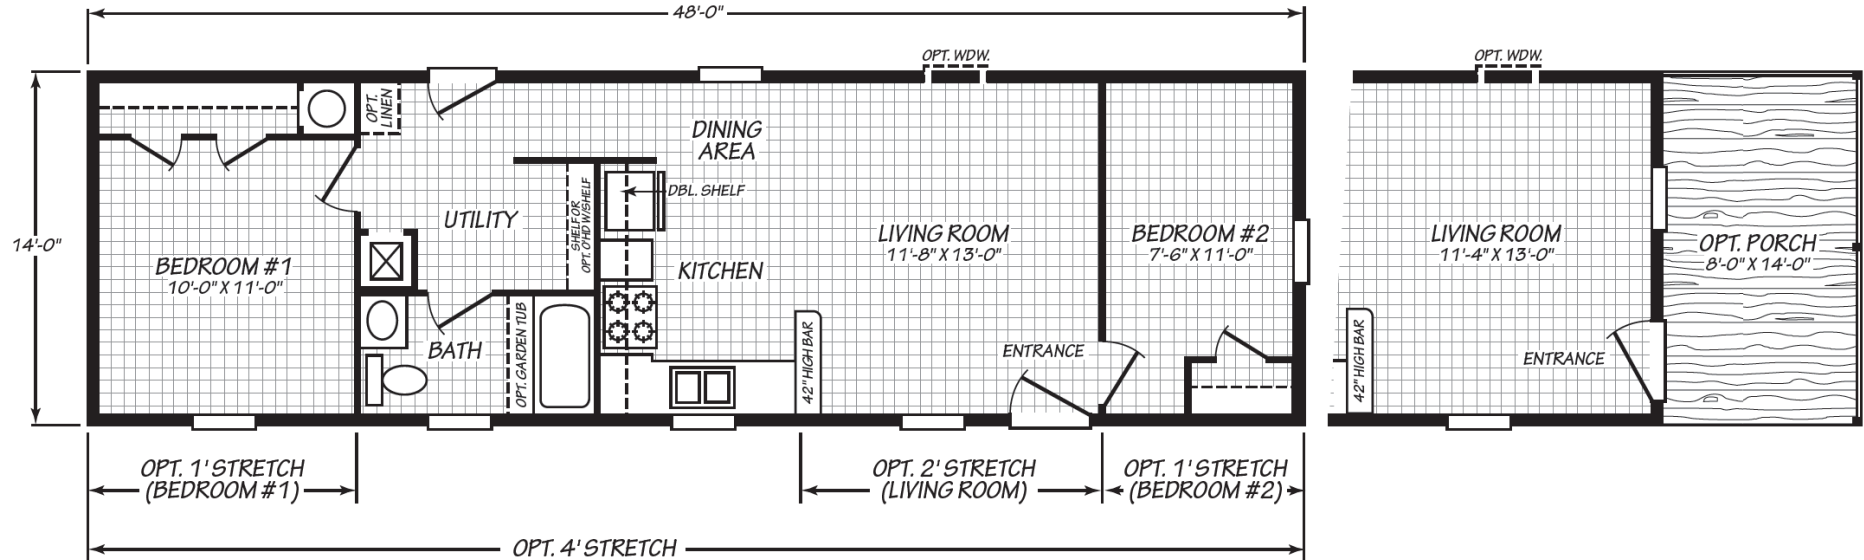

Ruby Creek

Blue Ridge Single Series

655 SQ. FT. (Approximate) 2 Bedroom, 1 Bath

Last Updated: 5-16-24

FACTORY EXPO HOME CENTERS
 90 Weaver Street
 Rocky Mount, VA 24151

FactoryExpoMobileHomes.com | 1-800-574-8523