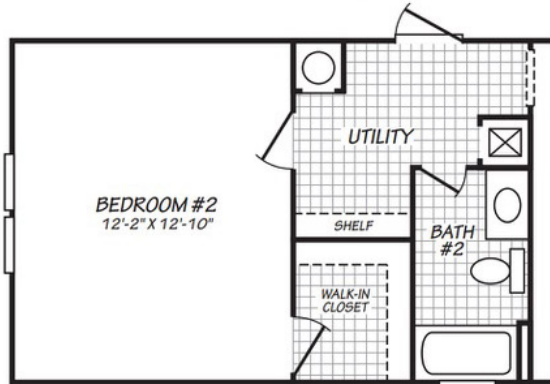

Sampson

Blue Ridge Single Series

Factory Expo

"Factory Direct Pricing" HOME CENTERS

3 Bedrooms, 2 Baths
Approx. 1,178 Sq. Ft.

Last Updated: 8-1-19

OPTIONAL TWO BEDROOM

Factory Expo Home Centers
90 Weaver Street
Rocky Mount, Virginia 24151