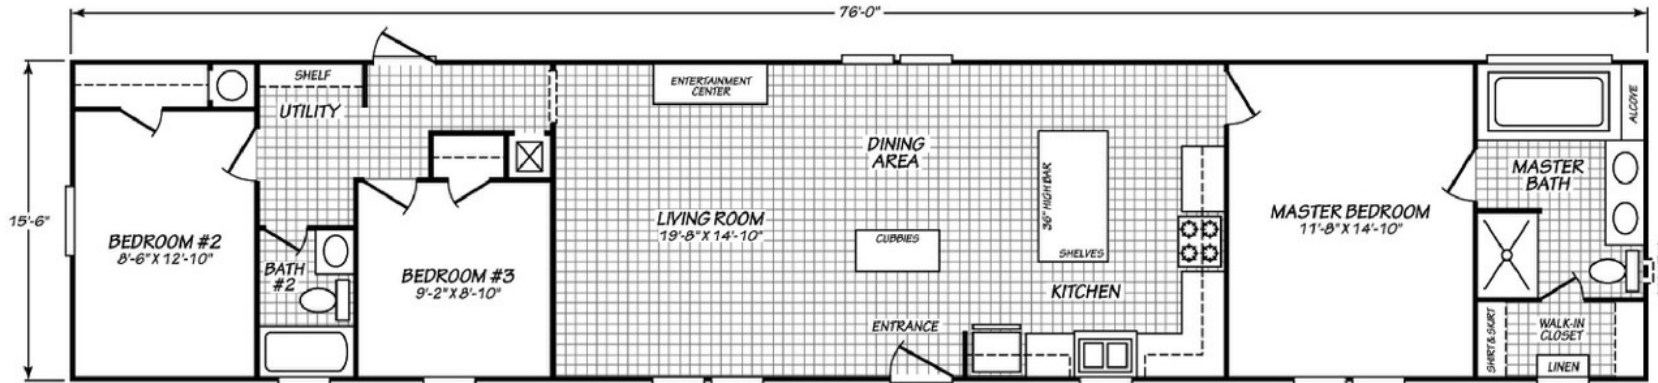

Sampson

Blue Ridge Single Series

Factory Expo

"Factory Direct Pricing" HOME CENTERS

3 Bedrooms, 2 Baths
Approx. 1,178 Sq. Ft.

Last Updated: 8-1-19

OPTIONAL TWO BEDROOM

Factory Expo Home Centers
90 Weaver Street
Rocky Mount, Virginia 24151