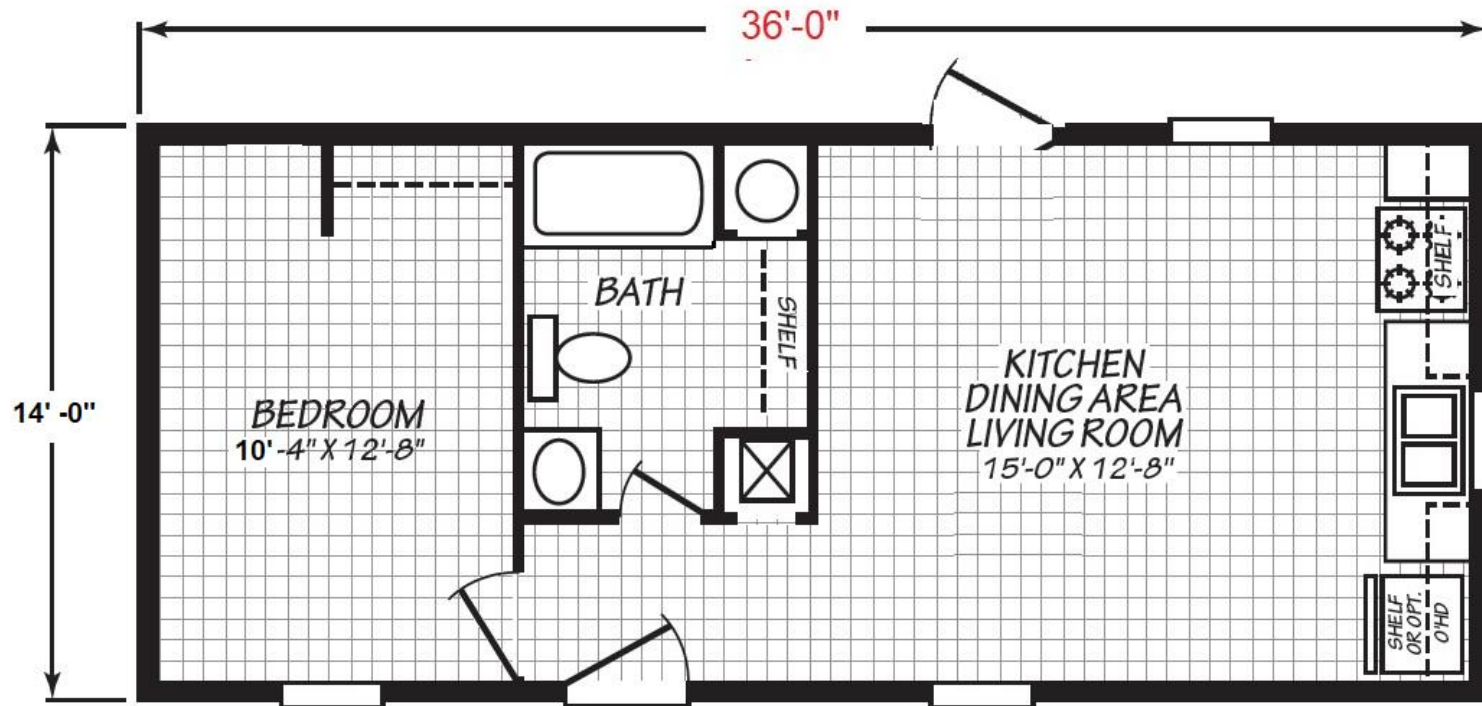

Thrifty

Expo Elite Series

492 SQ. FT. (Approximate) 1 Bedroom, 1 Bath

Last Updated: 8-28-24

*Special Value Home, Limit 1 per Customer

FACTORY EXPO HOME CENTERS
90 Weaver Street
Rocky Mount, VA 24151

FactoryExpoMobileHomes.com | 1-800-574-8523