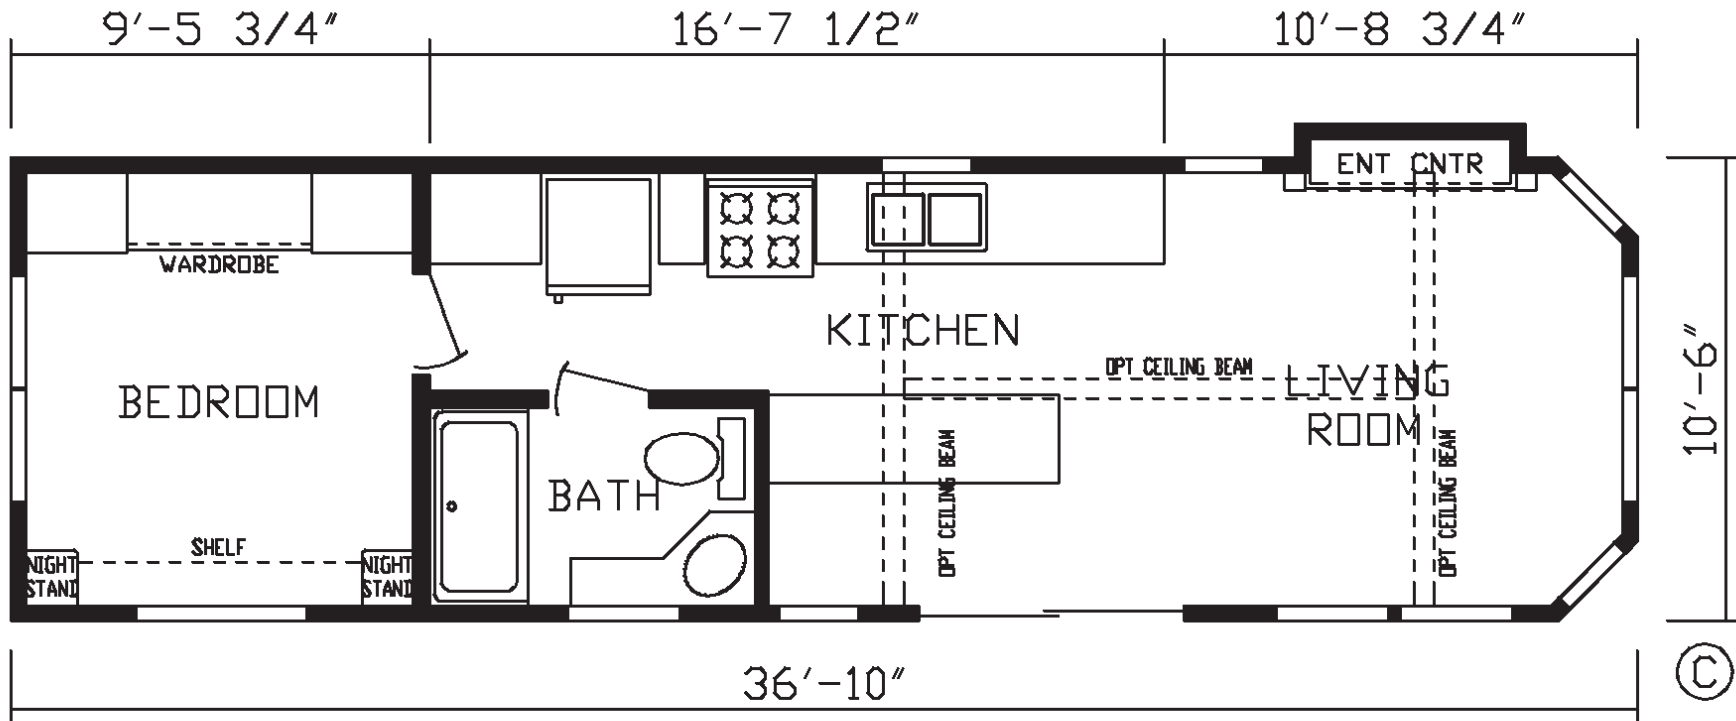

Bellview

Country Manor Series

399 SQ. FT. (Approximate) 1 Bedroom, 1 Bath

Park Models
"Factory Direct Value" **DIRECT**

Last Updated: 10-26-23

FACTORY EXPO HOME CENTERS
90 Weaver Street
Rocky Mount, VA 24151