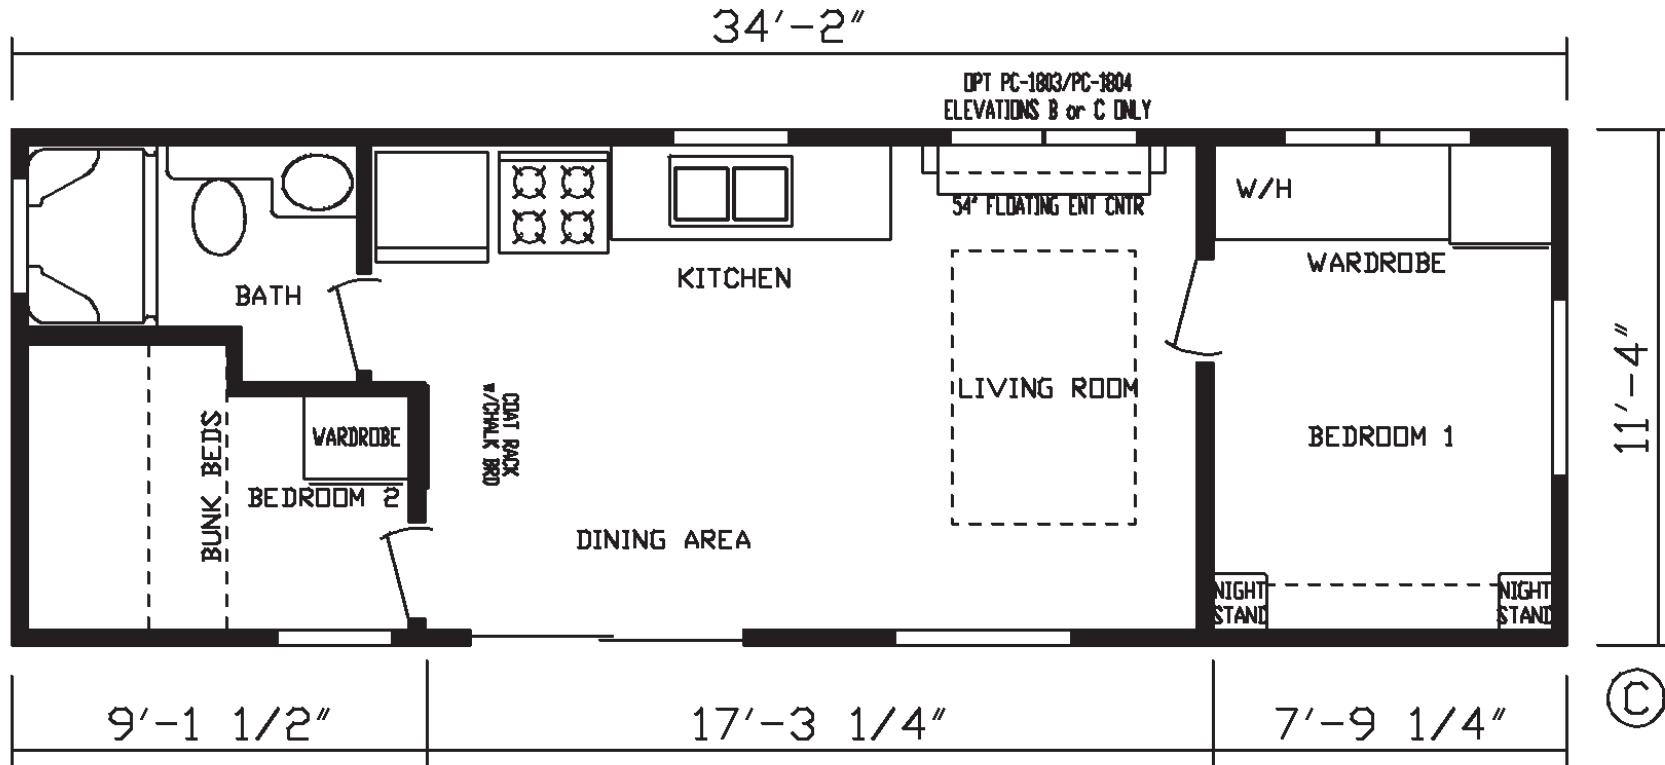

Blue Ridge

Cavco 150 Series

397 SQ. FT. (Approximate) 2 Bedroom, 1 Bath

Park Models
"Factory Direct Value" **DIRECT**

Last Updated: 10-26-23

FACTORY EXPO HOME CENTERS
90 Weaver Street
Rocky Mount, VA 24151