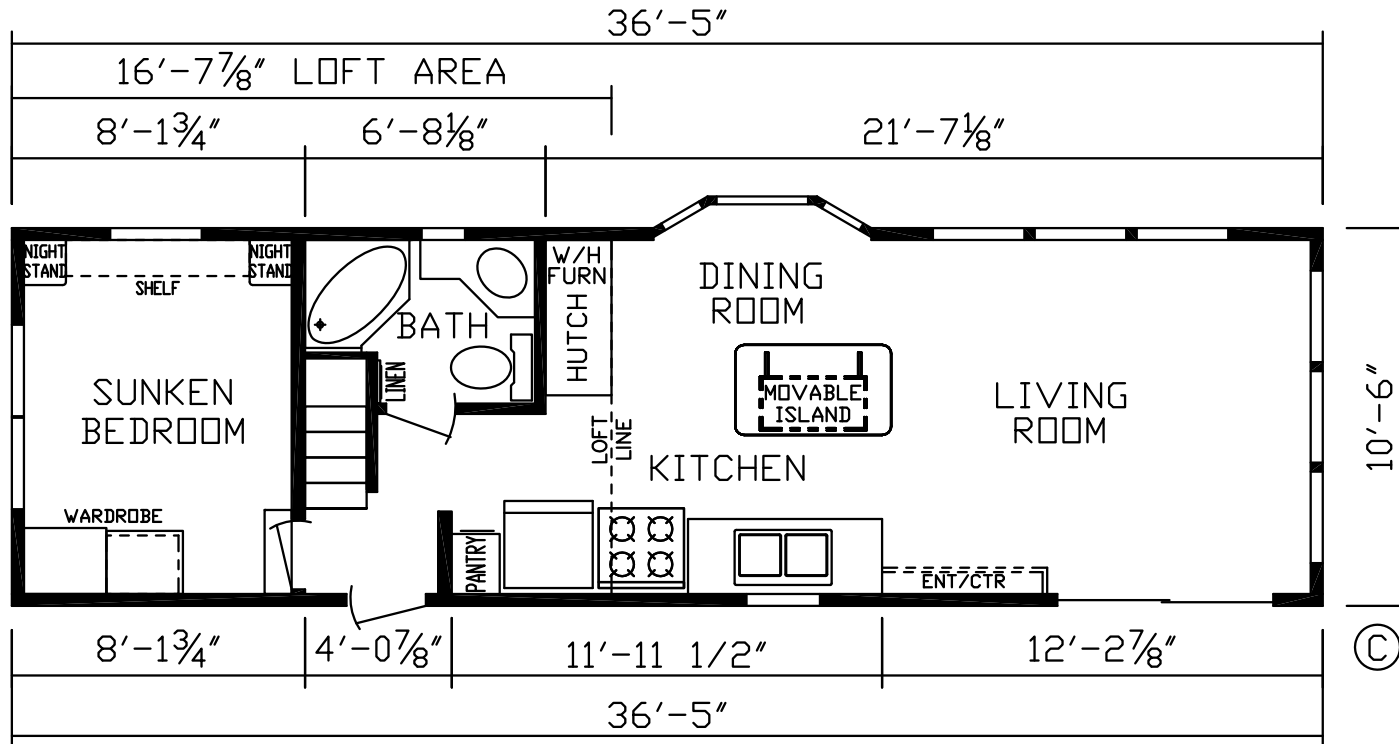

Dendron

Country Manor Series

Factory Expo

PARK MODEL HOMES

1 Bed, 1 Bath
Approx. 399 Sq. Ft.

Last Updated: 9-17-19

Factory Expo Home Centers
90 Weaver Street
Rocky Mount, Virginia 24151

I authorize Factory Expo to build my house, per this plan.