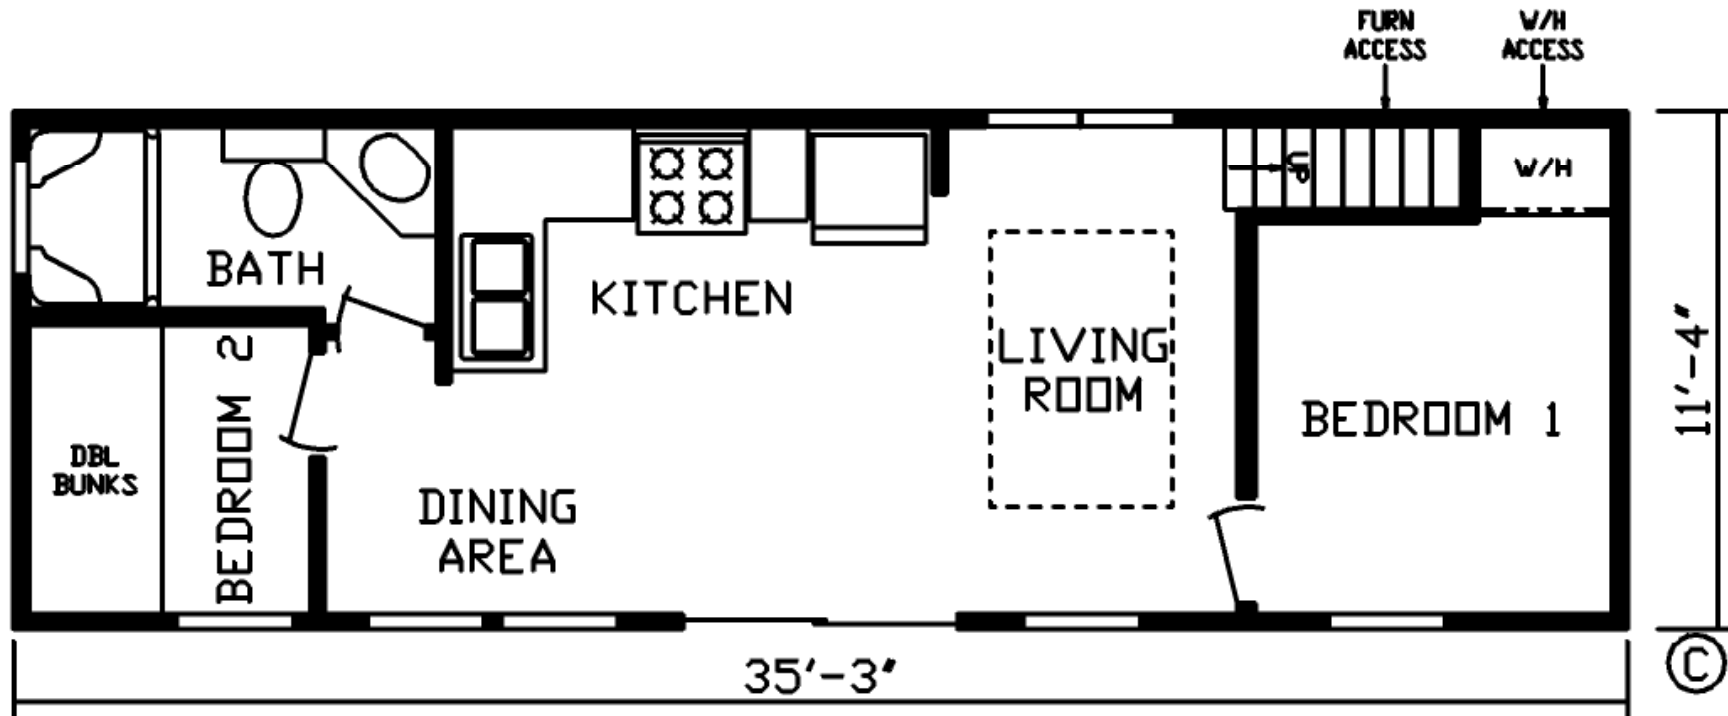

## Factory Expo

PARK MODEL HOMES

2 Bedroom, 1 Bath  
Approx. 397 Sq. Ft.

Last Updated: 5-30-18

Factory Expo Home Centers  
90 Weaver Street  
Rocky Mount, Virginia 24151

I authorize Factory Expo to build my house, per this plan.