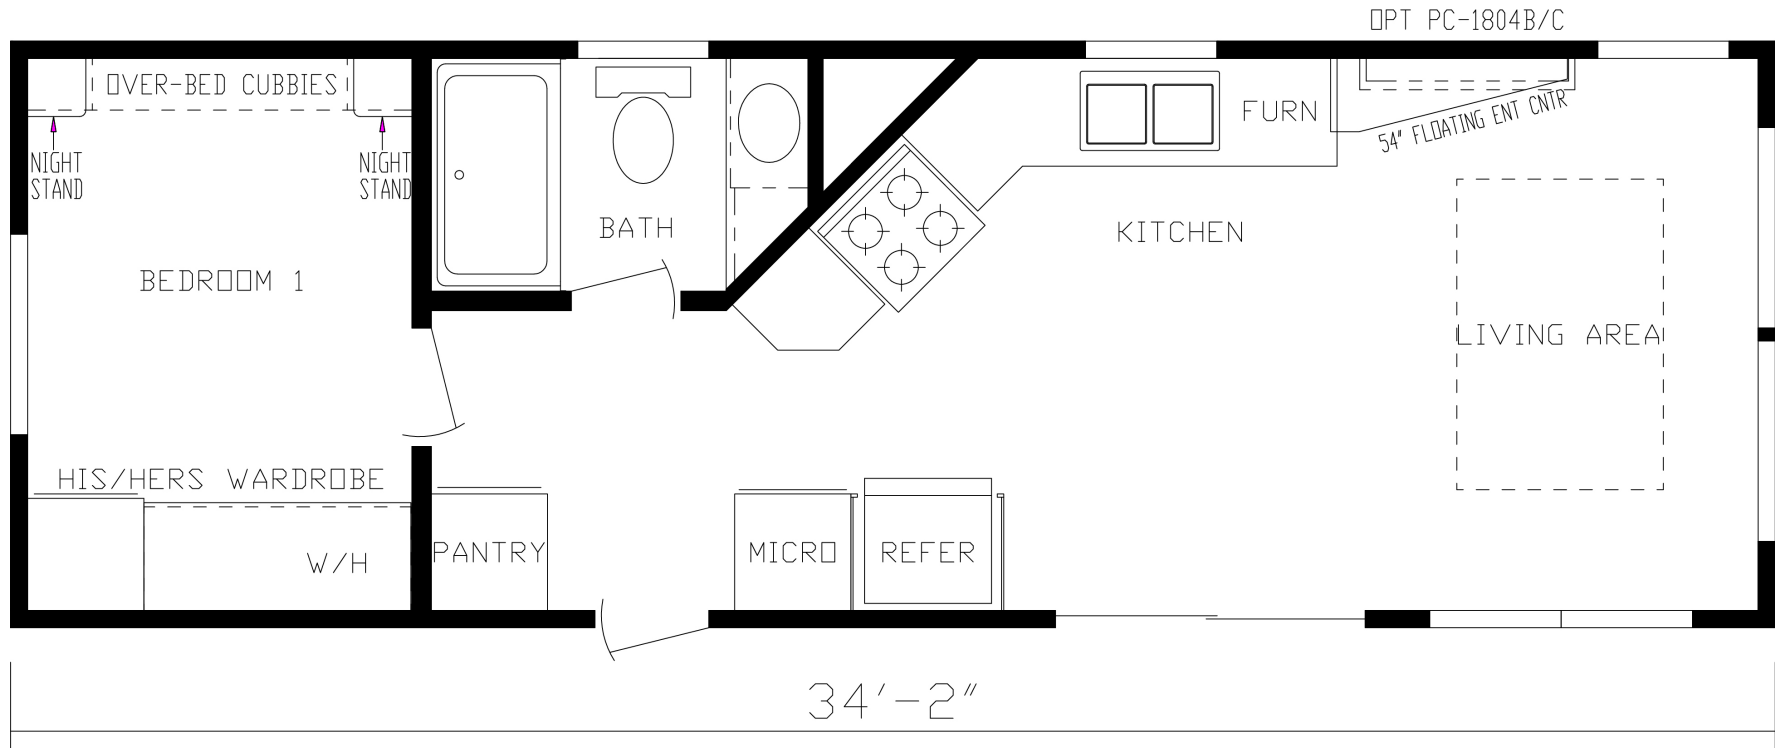

Ruffin

Cavco 150 Series

387 SQ. FT. (Approximate) 1 Bedroom, 1 Bath

Park Models
"Factory Direct Value" **DIRECT**

Last Updated: 3-28-22

FACTORY EXPO HOME CENTERS
90 Weaver Street
Rocky Mount, VA 24151

RM.ParkModelsDirect.com | 1-800-504-6921