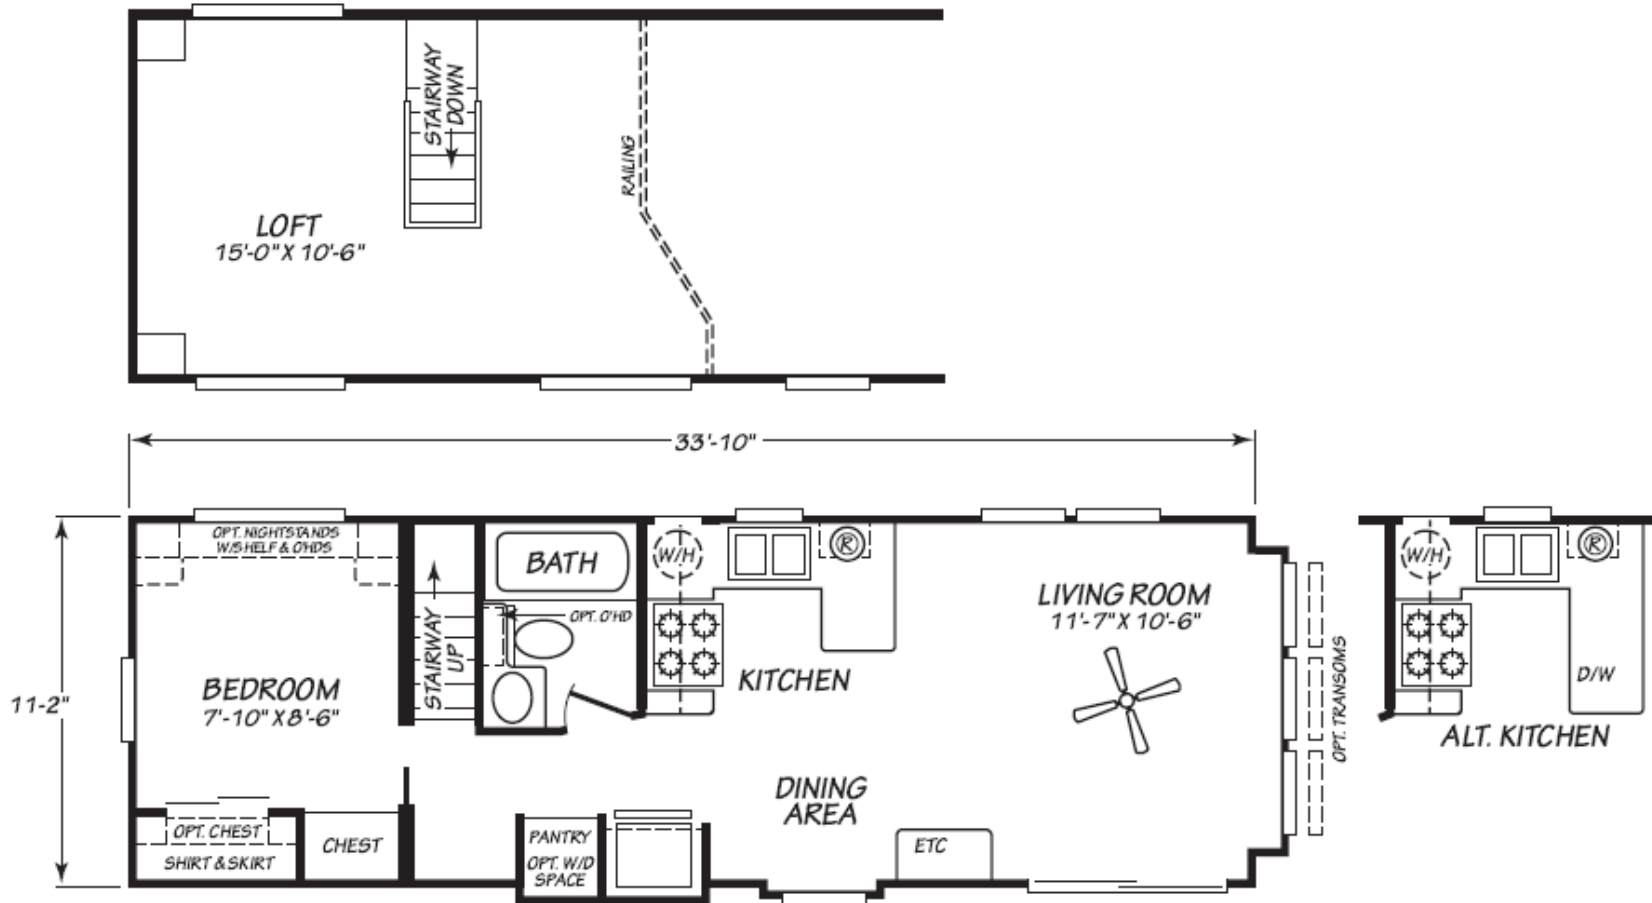

Sea Breeze

Seashore Cottage Series

399 SQ. FT. (Approximate) 1 Bedroom, 1 Bath

Park Models
"Factory Direct Value" **DIRECT**

Last Updated: 1-24-23

FACTORY EXPO HOME CENTERS
90 Weaver Street
Rocky Mount, VA 24151