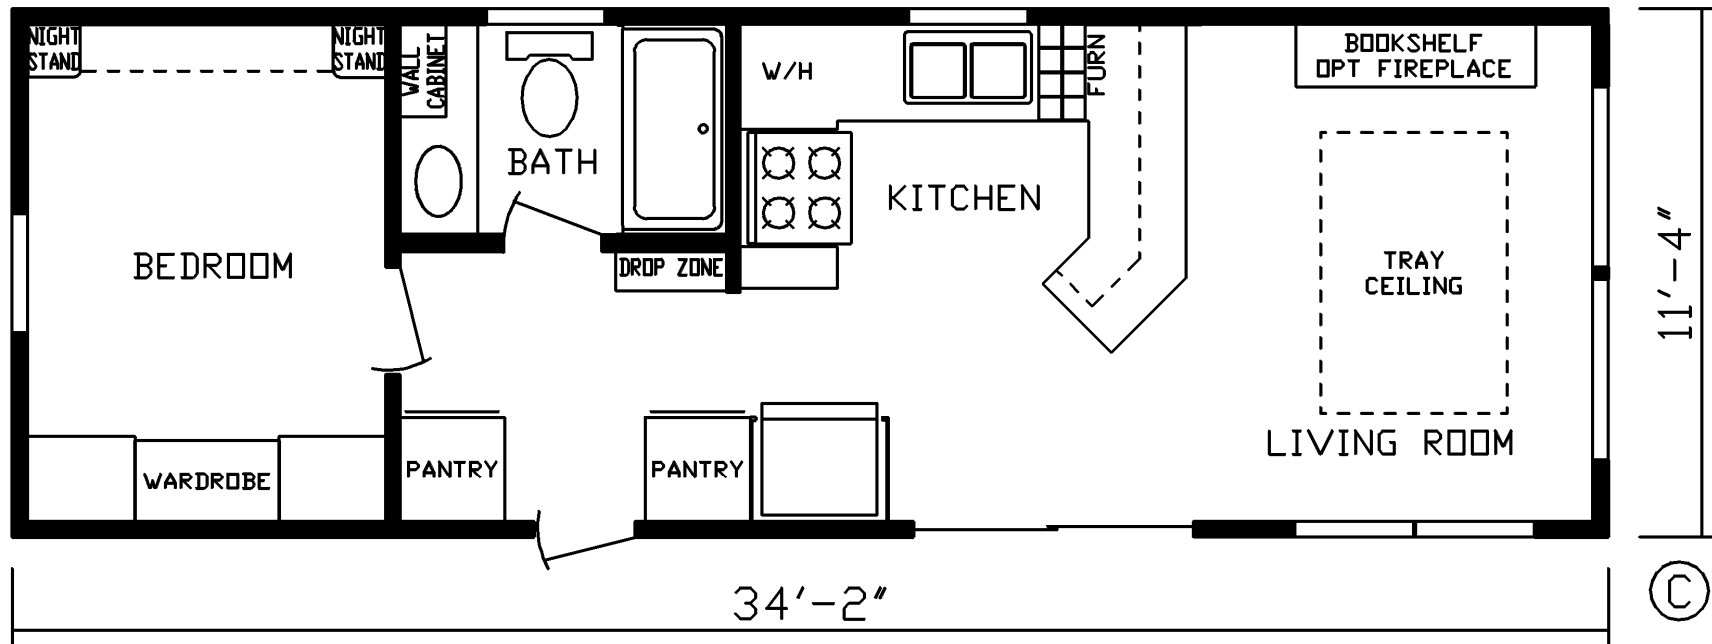

# Woodview

Cavco 150 Series

387 SQ. FT. (Approximate) 1 Bedroom, 1 Bath

**Park Models**  
"Factory Direct Value" **DIRECT**

Last Updated: 7-8-22

**FACTORY EXPO HOME CENTERS**  
90 Weaver Street  
Rocky Mount, VA 24151