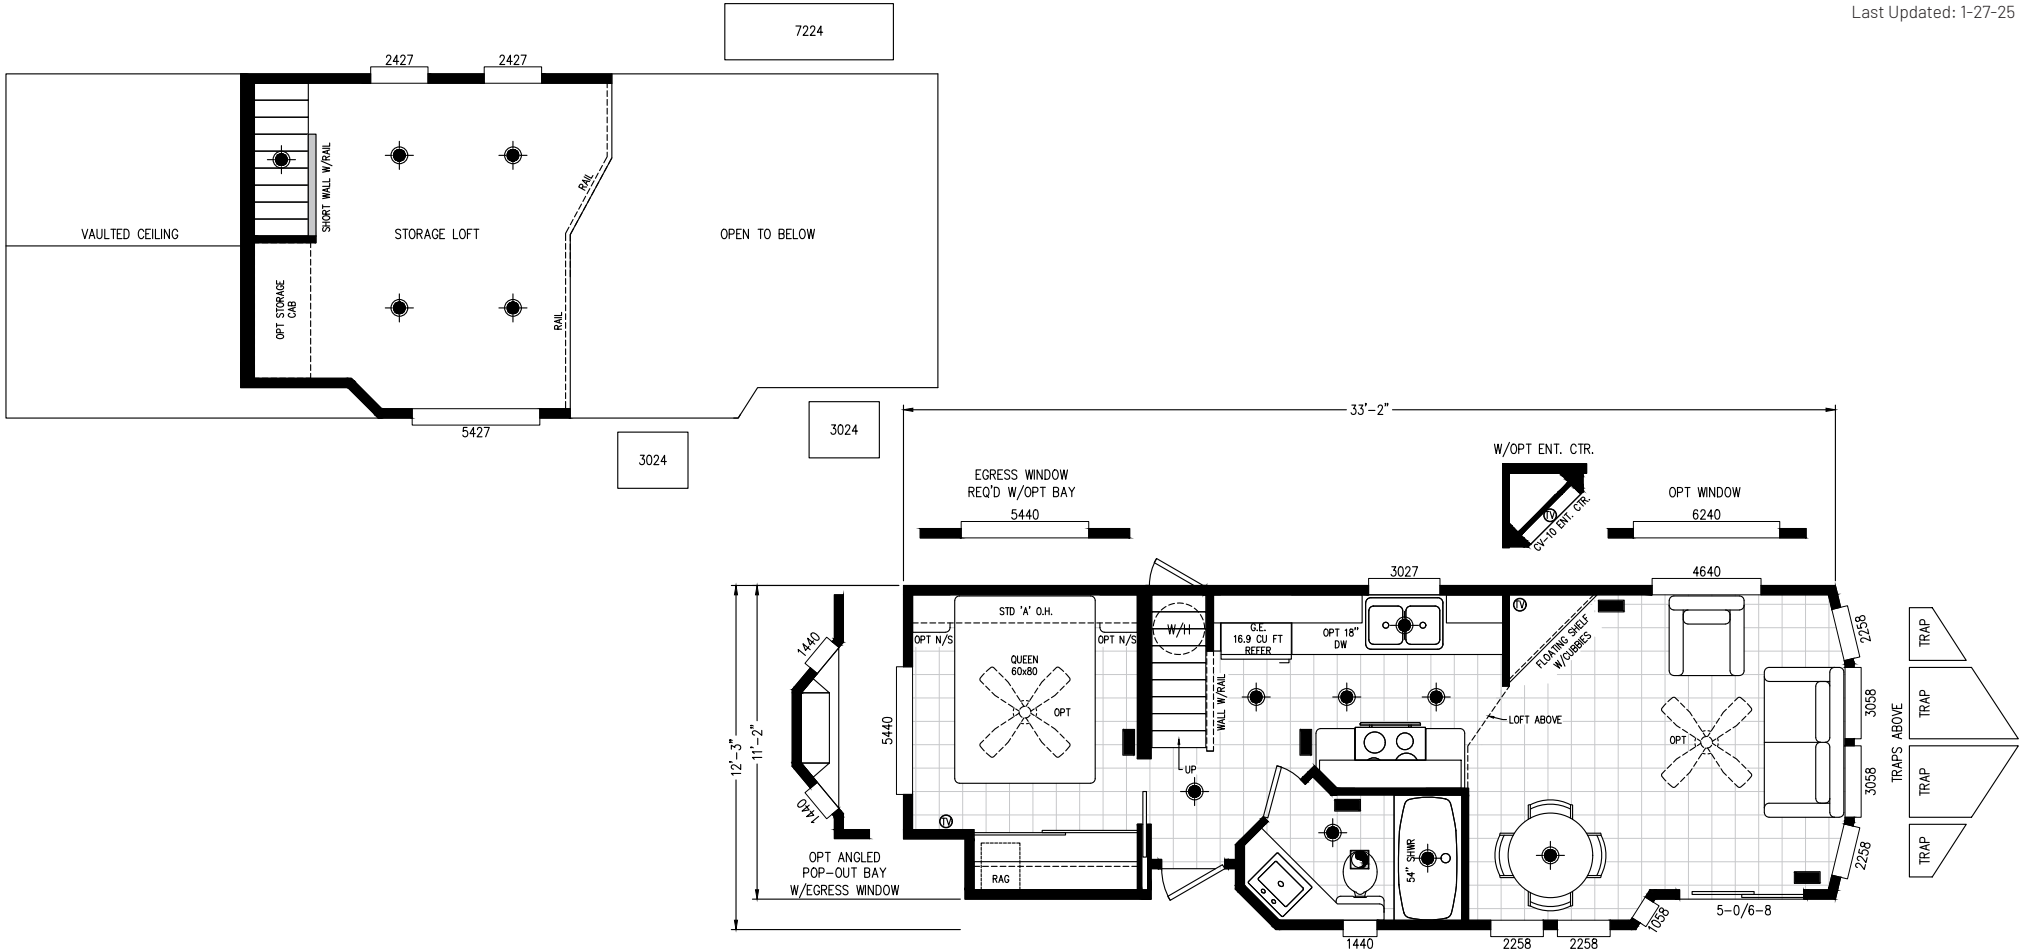

Belmont

Alpine Loft Series

399 SQ. FT. (Approximate) 1 Bedroom, 1 Bath

Last Updated: 1-27-25

RV PARK MODEL TRADERS
11111 E. Apache Trail
Apache Junction, AZ 85120

- W/OPT 20.5 CU FT BEKO-SIDE BY SIDE 36" WIDE REFER
- W/OPT 16.2 CF BEKO-FRENCH DOOR 30" WIDE REFER
- W/OPT 16.1 CU FT BEKO-BOTTOM FREEZER 30" WIDE REFER