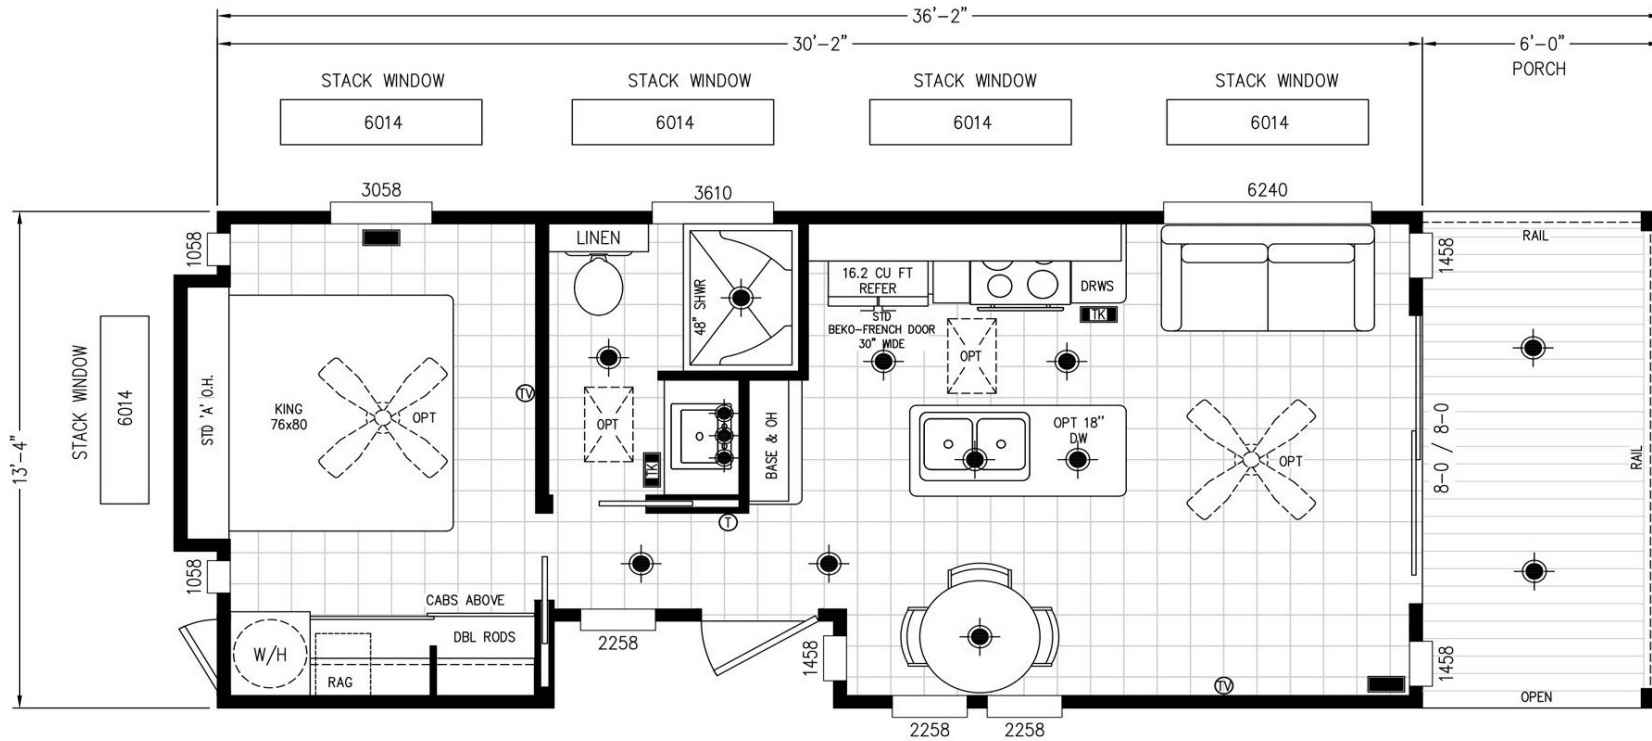

# Benson

Regal Series

399 SQ. FT. (Approximate) 1 Bedroom, 1 Bath

Last Updated: 1-23-24

**RV PARK MODEL TRADERS**  
11111 E. Apache Trail  
Apache Junction, AZ 85120

**RVPMT.com | 1-800-297-0775**

**IMPORTANT:** Alta Cima Corp reserves the right to modify, cancel or substitute products or features of this event at any time without prior notice or obligation. Pictures and other promotional materials are representative and may depict or contain floor plans, square footages, elevations, options, upgrades, extra design features, decorations, floor coverings, specialty light fixtures, custom paint and wall coverings, window treatments, landscaping, sound and alarm systems, furnishings, appliances, and other designer/decorator features and amenities that are not included as part of the home and/or may not be available at all locations. Home, pricing and community information is subject to change, and homes to prior sale, at any time without notice or obligation. ©2020 Alta Cima Corp. All rights reserved.