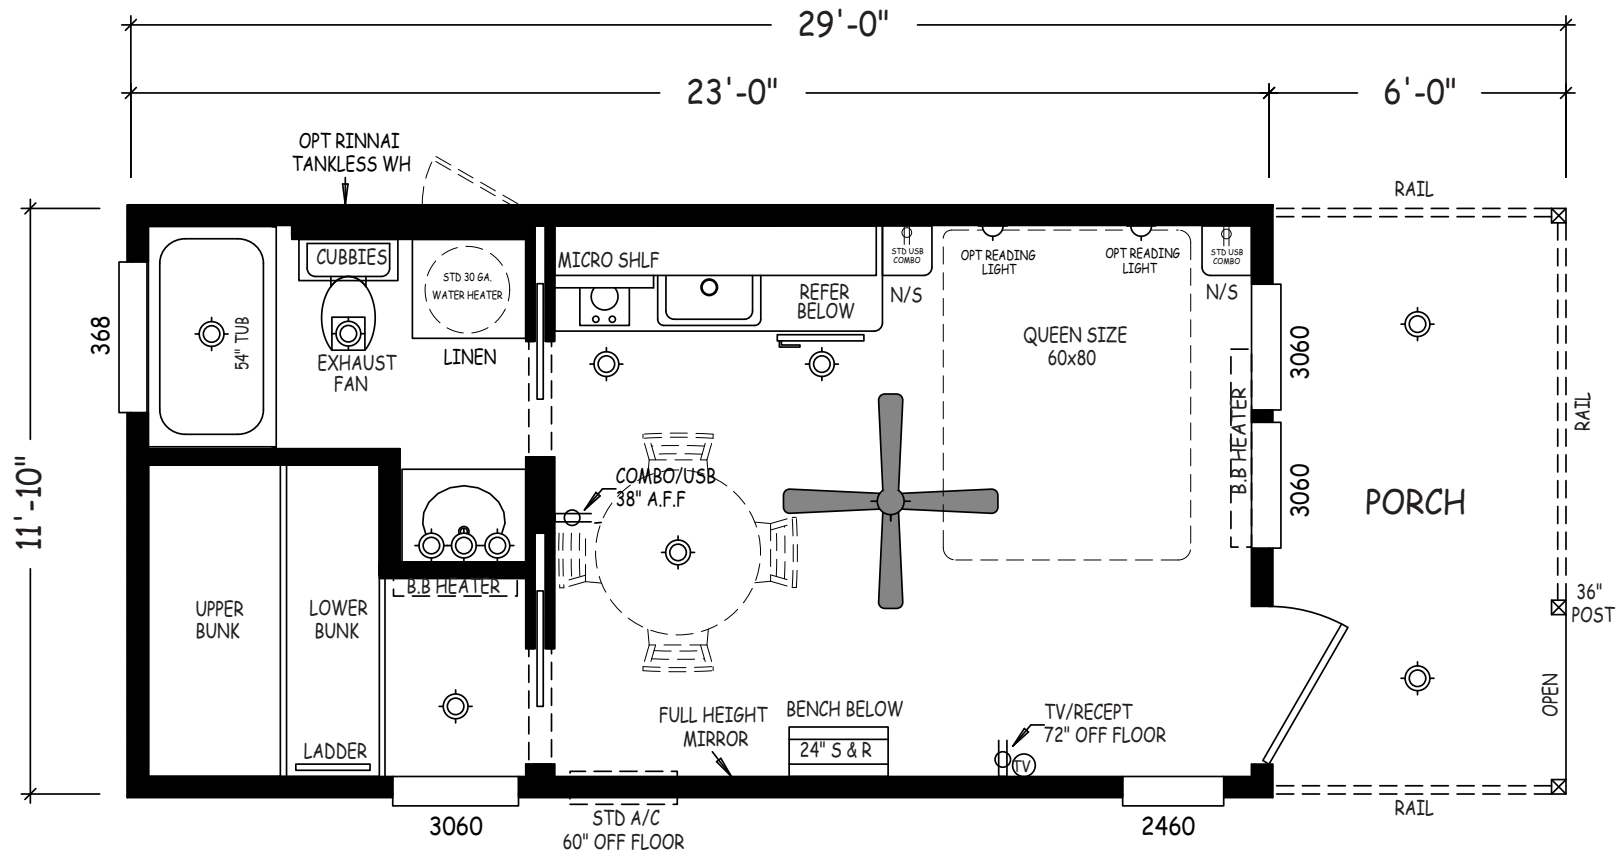

# Beryl

Creekside Cabins Series

399 SQ. FT. (Approximate) 1 Bedroom, 1 Bath

Last Updated: 9-21-20

**RV PARK MODEL TRADERS**  
11111 E. Apache Trail  
Apache Junction, AZ 85120

**RVPMT.com | 1-800-297-0775**