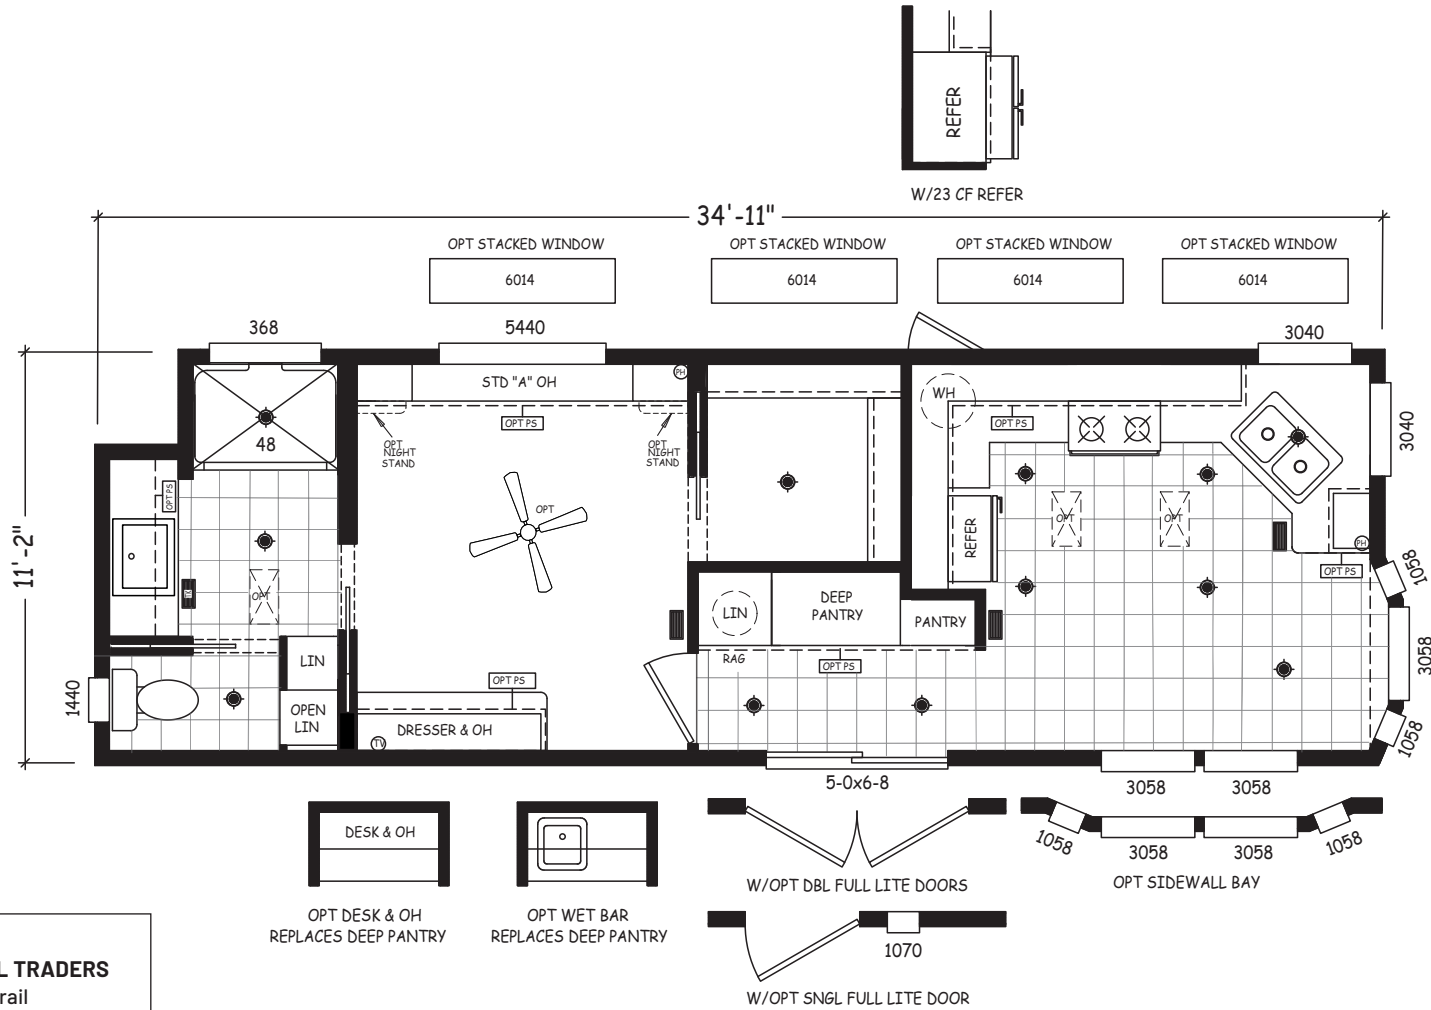

Bisbee

Regal Series

399 SQ. FT. (Approximate) 1 Bedroom, 1 Bath

Last Updated: 11-16-22

RV PARK MODEL TRADERS
 11111 E. Apache Trail
 Apache Junction, AZ 85120

RVPMT.com | 1-800-297-0775

IMPORTANT: Alta Cima Corp reserves the right to modify, cancel or substitute products or features of this event at any time without prior notice or obligation. Pictures and other promotional materials are representative and may depict or contain floor plans, square footages, elevations, options, upgrades, extra design features, decorations, floor coverings, specialty light fixtures, custom paint and wall coverings, window treatments, landscaping, sound and alarm systems, furnishings, appliances, and other designer/decorator features and amenities that are not included as part of the home and/or may not be available at all locations. Home, pricing and community information is subject to change, and homes to prior sale, at any time without notice or obligation. ©2020 Alta Cima Corp. All rights reserved.