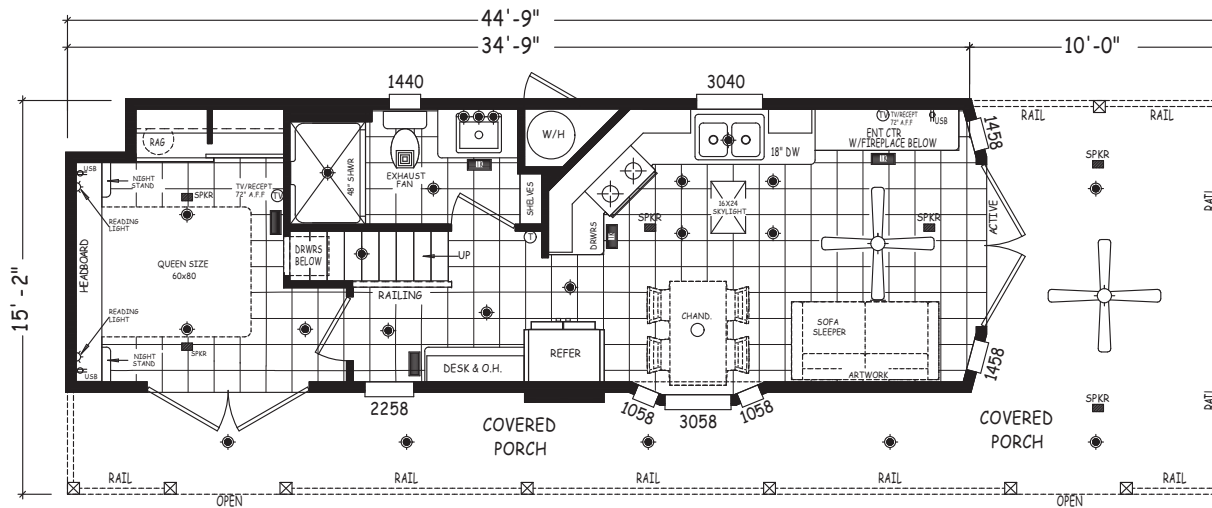

Bon Vista

Alpine Loft Series

399 SQ. FT. (Approximate) 1 Bedroom, 1 Bath

Last Updated: 8-2-21

RV PARK MODEL TRADERS
11111 E. Apache Trail
Apache Junction, AZ 85120

RVPMT.com | 1-800-297-0775

IMPORTANT: Alta Cima Corp reserves the right to modify, cancel or substitute products or features of this event at any time without prior notice or obligation. Pictures and other promotional materials are representative and may depict or contain floor plans, square footages, elevations, options, upgrades, extra design features, decorations, floor coverings, specialty light fixtures, custom paint and wall coverings, window treatments, landscaping, sound and alarm systems, furnishings, appliances, and other designer/decorator features and amenities that are not included as part of the home and/or may not be available at all locations. Home, pricing and community information is subject to change, and homes to prior sale, at any time without notice or obligation. ©2020 Alta Cima Corp. All rights reserved.