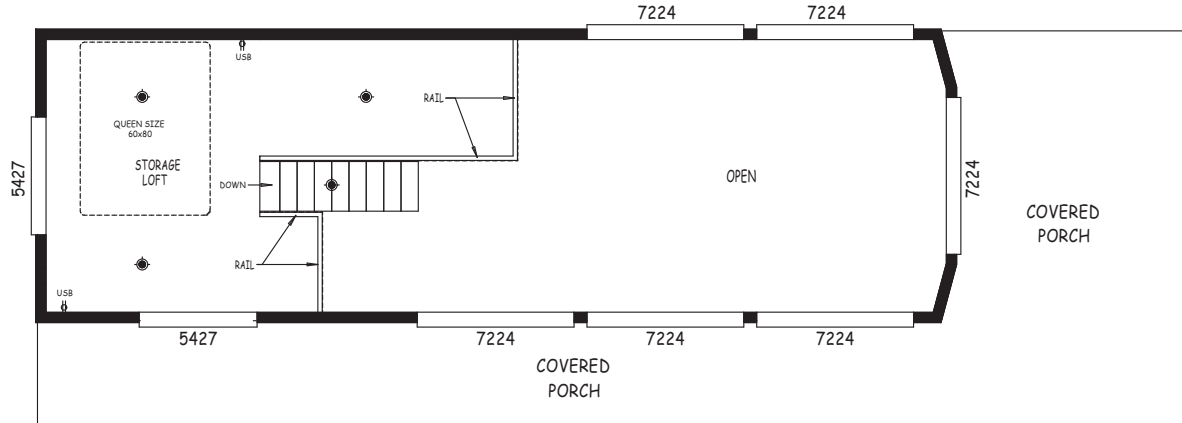

Bon Vista

Alpine Loft Series

399 SQ. FT. (Approximate) 1 Bedroom, 1 Bath

Last Updated: 8-2-21

RV PARK MODEL TRADERS
11111 E. Apache Trail
Apache Junction, AZ 85120

RVPMT.com | 1-800-297-0775

IMPORTANT: Alta Cima Corp reserves the right to modify, cancel or substitute products or features of this event at any time without prior notice or obligation. Pictures and other promotional materials are representative and may depict or contain floor plans, square footages, elevations, options, upgrades, extra design features, decorations, floor coverings, specialty light fixtures, custom paint and wall coverings, window treatments, landscaping, sound and alarm systems, furnishings, appliances, and other designer/decorator features and amenities that are not included as part of the home and/or may not be available at all locations. Home, pricing and community information is subject to change, and homes to prior sale, at any time without notice or obligation. ©2020 Alta Cima Corp. All rights reserved.