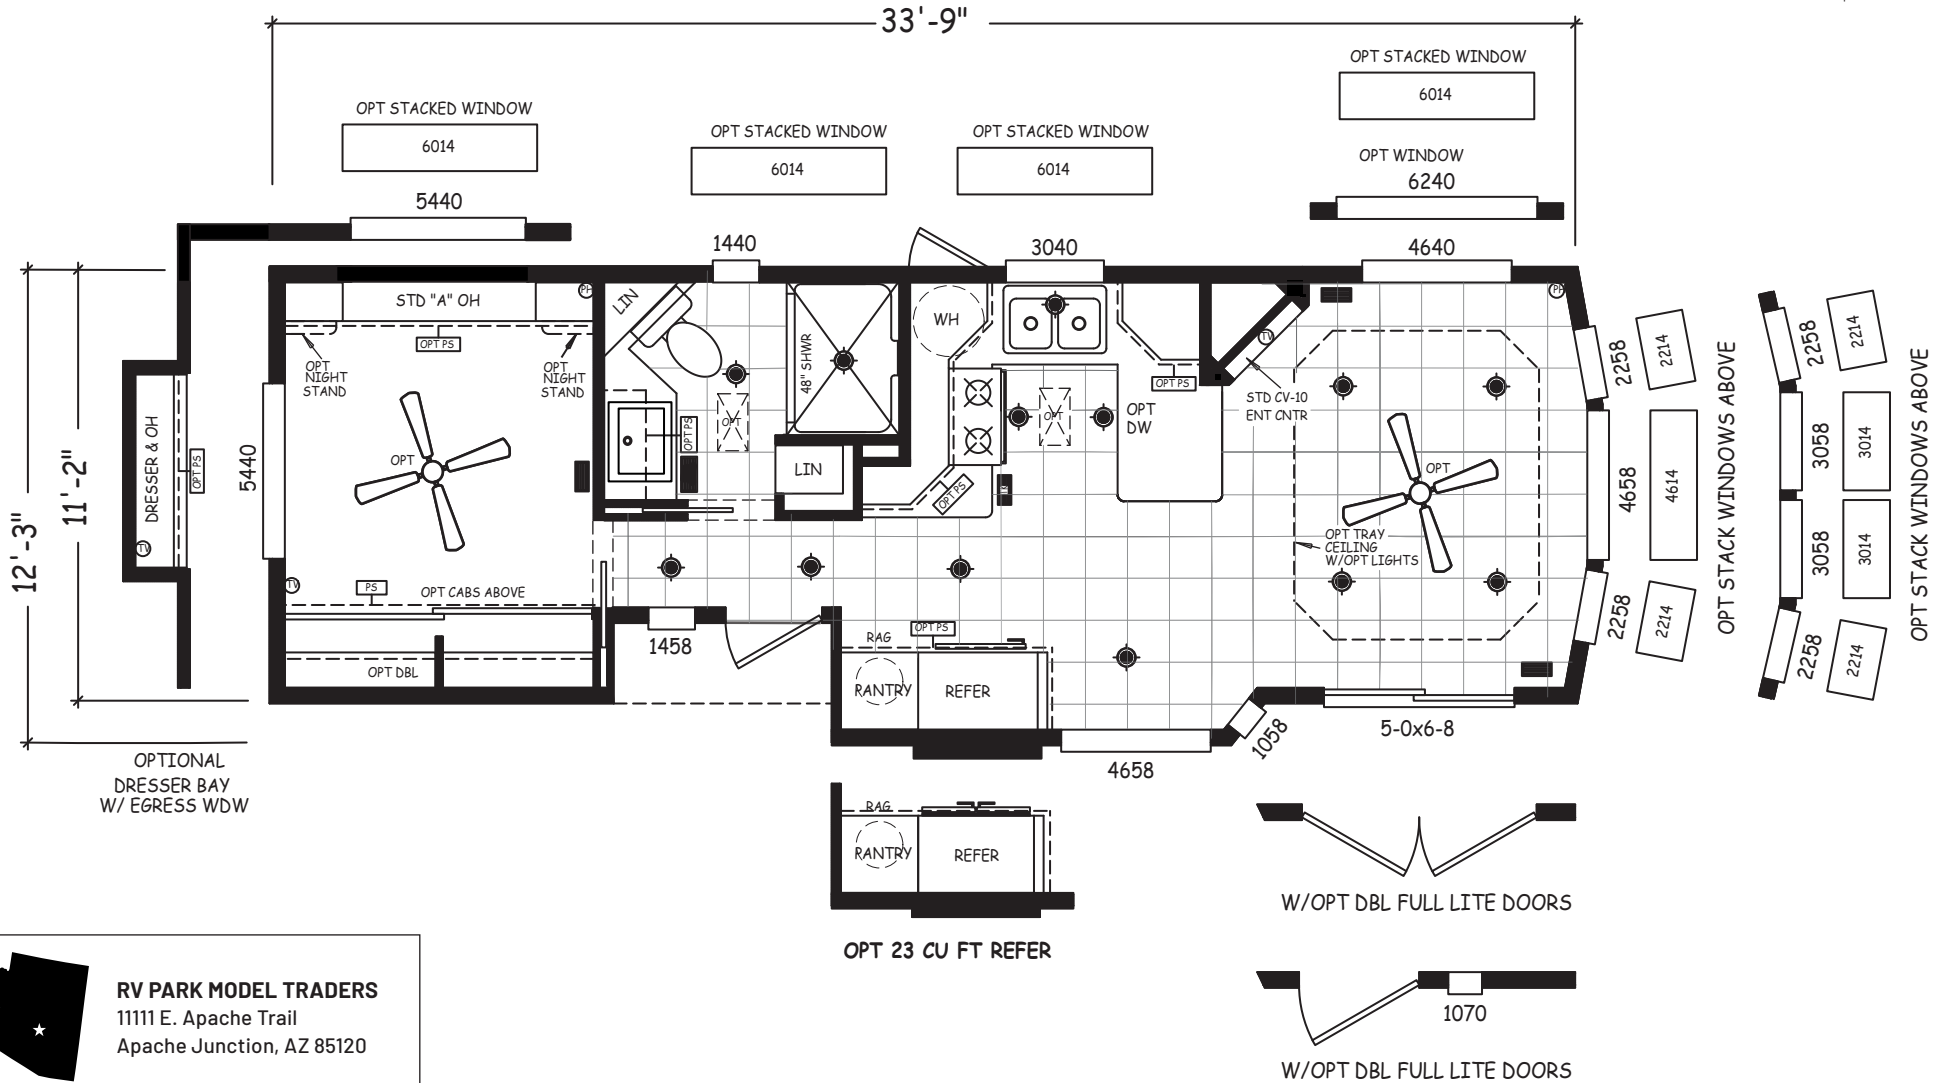

Braxter

Antigua Series

399 SQ. FT. (Approximate) 1 Bedroom, 1 Bath

Last Updated: 9-22-20

RV PARK MODEL TRADERS
11111 E. Apache Trail
Apache Junction, AZ 85120

RVPMT.com | 1-800-297-0775

IMPORTANT: Alta Cima Corp reserves the right to modify, cancel or substitute products or features of this event at any time without prior notice or obligation. Pictures and other promotional materials are representative and may depict or contain floor plans, square footages, elevations, options, upgrades, extra design features, decorations, floor coverings, specialty light fixtures, custom paint and wall coverings, window treatments, landscaping, sound and alarm systems, furnishings, appliances, and other designer/decorator features and amenities that are not included as part of the home and/or may not be available at all locations. Home, pricing and community information is subject to change, and homes to prior sale, at any time without notice or obligation. ©2020 Alta Cima Corp. All rights reserved.