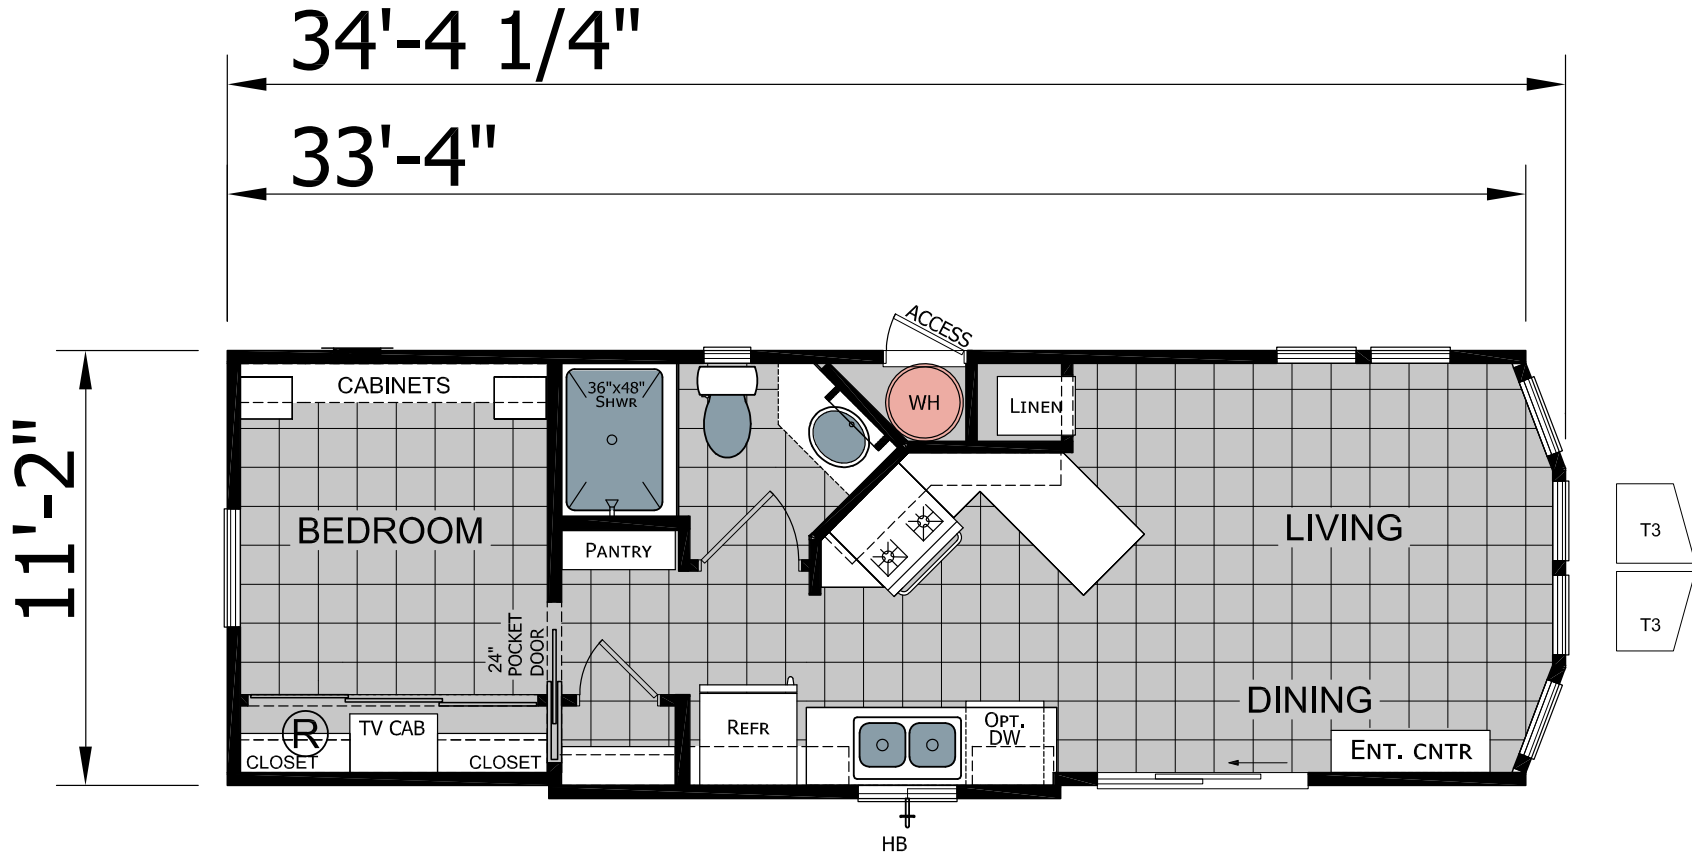

# Calavar

Desert Vista Series

399 SQ. FT. (Approximate) 1 Bedroom, 1 Bath

Last Updated: 4-25-24

**RV PARK MODEL TRADERS**  
11111 E. Apache Trail  
Apache Junction, AZ 85120

**RVPMT.com | 1-800-297-0775**

**IMPORTANT:** Alta Cima Corp reserves the right to modify, cancel or substitute products or features of this event at any time without prior notice or obligation. Pictures and other promotional materials are representative and may depict or contain floor plans, square footages, elevations, options, upgrades, extra design features, decorations, floor coverings, specialty light fixtures, custom paint and wall coverings, window treatments, landscaping, sound and alarm systems, furnishings, appliances, and other designer/decorator features and amenities that are not included as part of the home and/or may not be available at all locations. Home, pricing and community information is subject to change, and homes to prior sale, at any time without notice or obligation. ©2020 Alta Cima Corp. All rights reserved.