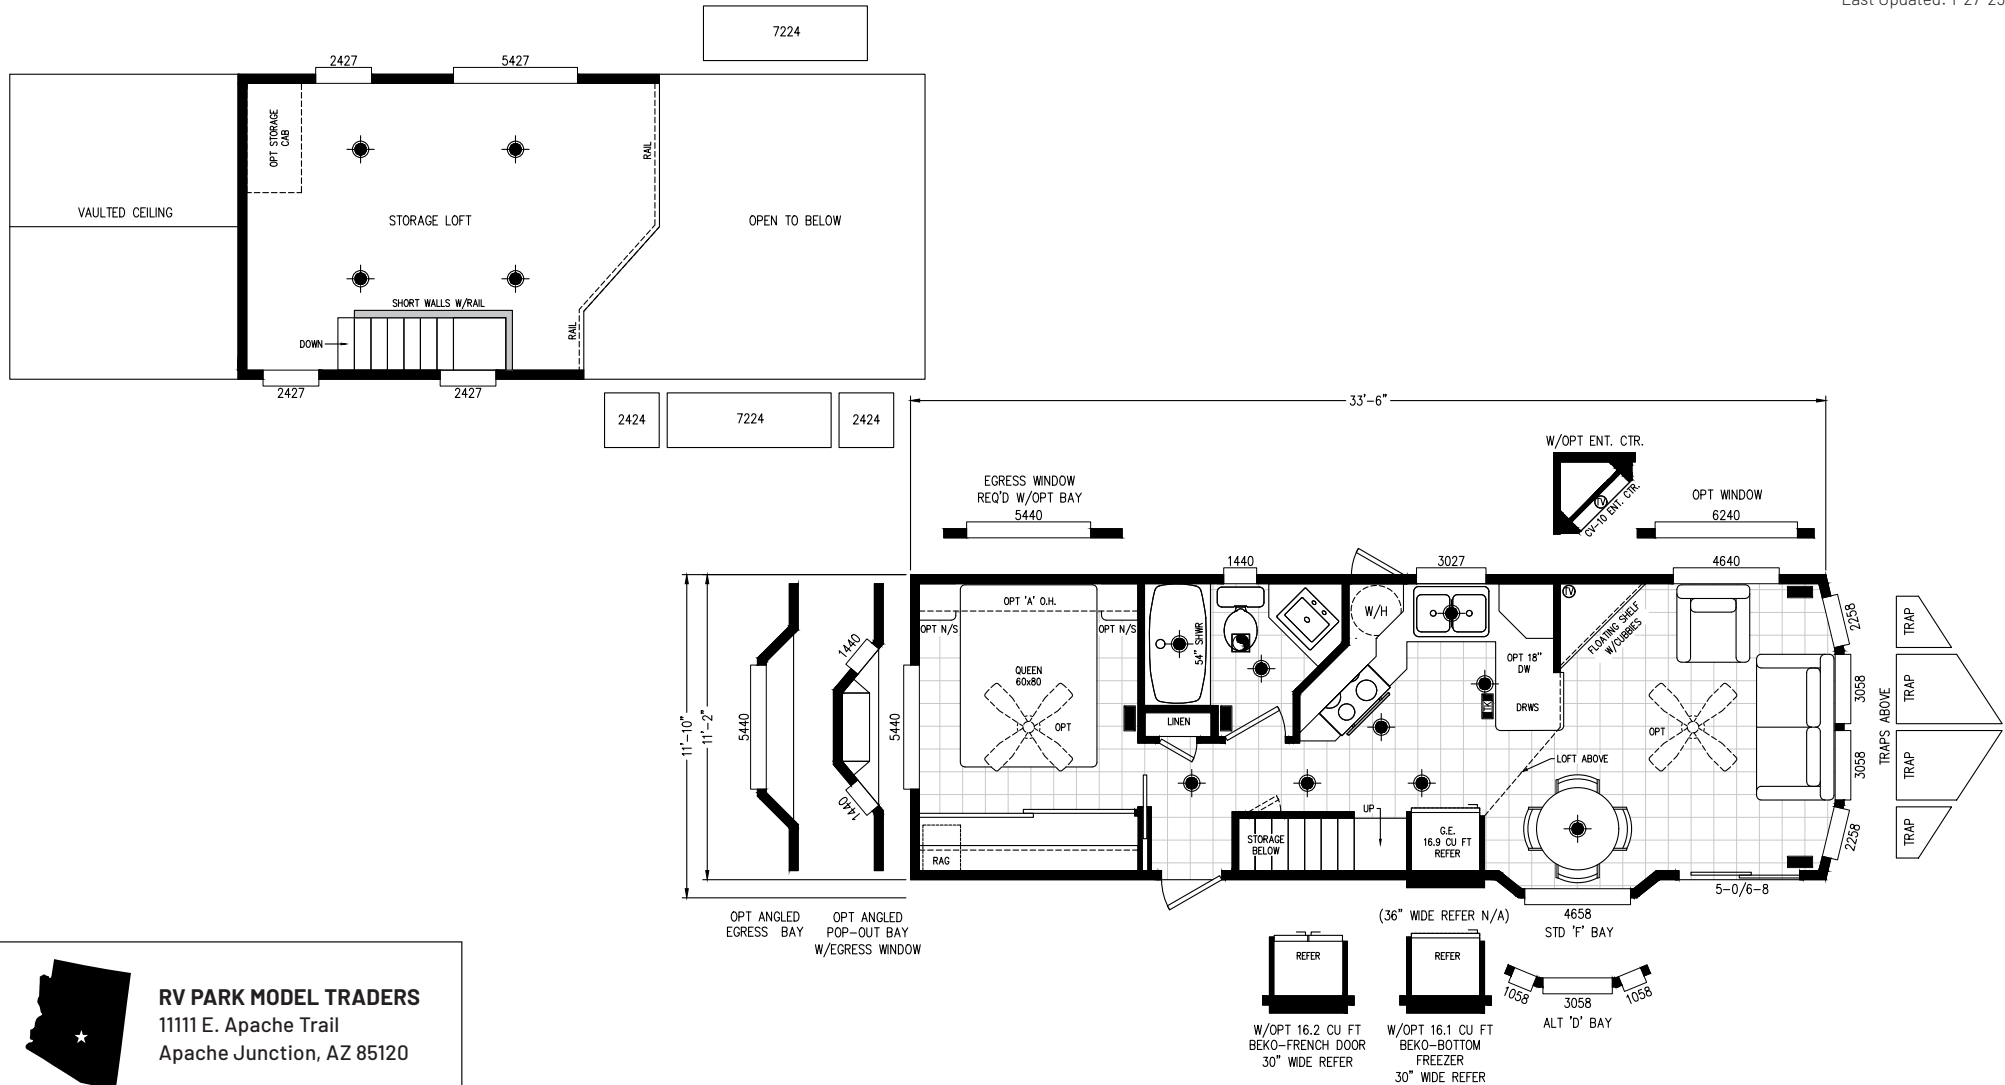

# Caliente

Alpine Loft Series

399 SQ. FT. (Approximate) 1 Bedroom, 1 Bath

Last Updated: 1-27-25

**RV PARK MODEL TRADERS**  
11111 E. Apache Trail  
Apache Junction, AZ 85120

**RVPMT.com | 1-800-297-0775**

**IMPORTANT:** Alta Cima Corp reserves the right to modify, cancel or substitute products or features of this event at any time without prior notice or obligation. Pictures and other promotional materials are representative and may depict or contain floor plans, square footages, elevations, options, upgrades, extra design features, decorations, floor coverings, specialty light fixtures, custom paint and wall coverings, window treatments, landscaping, sound and alarm systems, furnishings, appliances, and other designer/decorator features and amenities that are not included as part of the home and/or may not be available at all locations. Home, pricing and community information is subject to change, and homes to prior sale, at any time without notice or obligation. ©2020 Alta Cima Corp. All rights reserved.