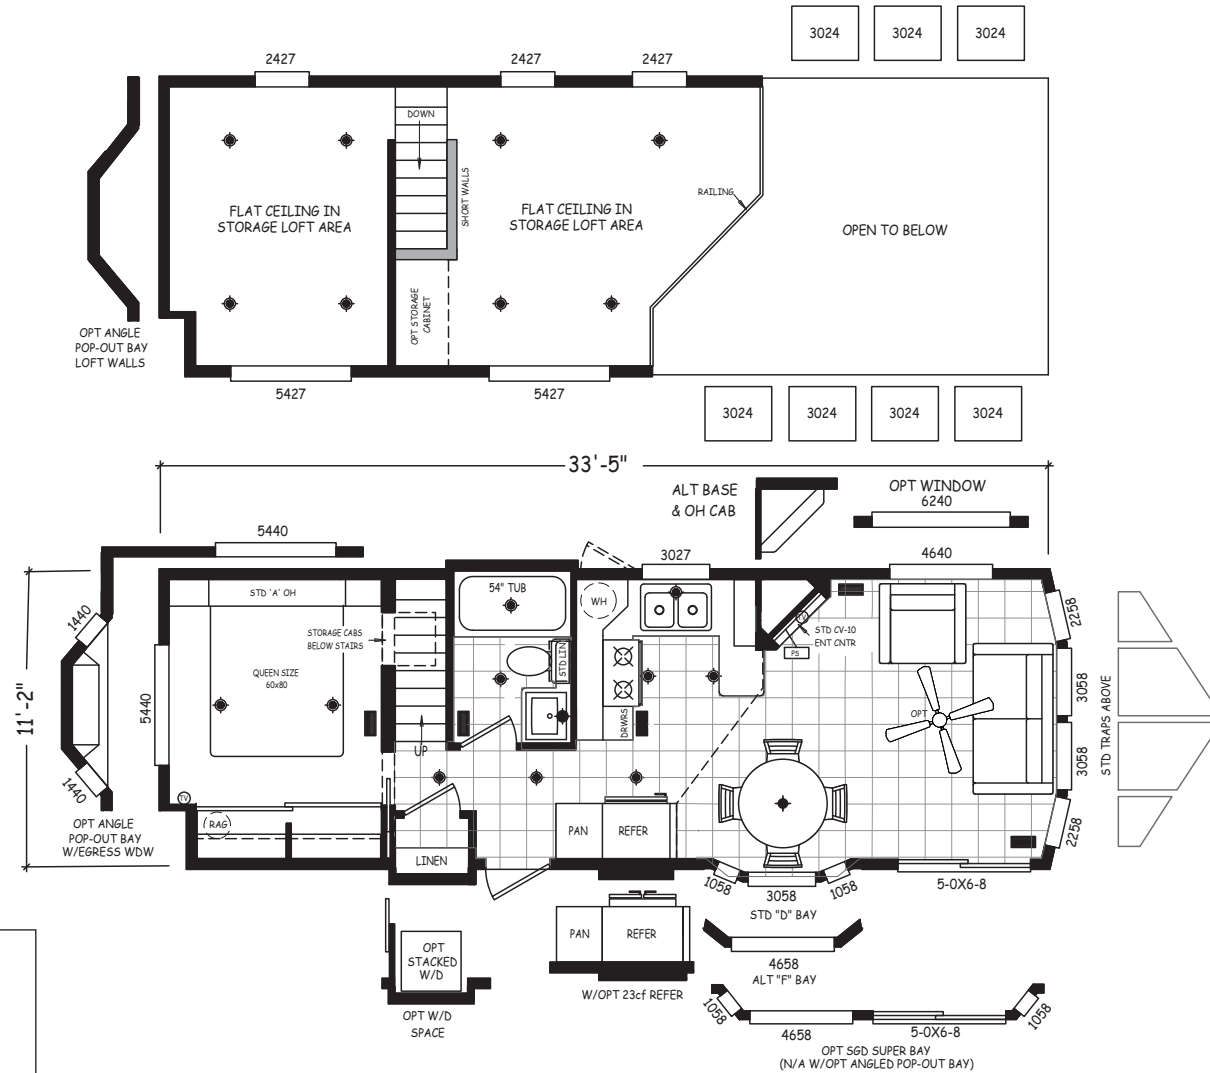

Canyon

Alpine Loft Series

399 SQ. FT. (Approximate) 1 Bedroom, 1 Bath

Last Updated: 9-25-20

RV PARK MODEL TRADERS
11111 E. Apache Trail
Apache Junction, AZ 85120

RVPMT.com | 1-800-297-0775

IMPORTANT: Alta Cima Corp reserves the right to modify, cancel or substitute products or features of this event at any time without prior notice or obligation. Pictures and other promotional materials are representative and may depict or contain floor plans, square footages, elevations, options, upgrades, extra design features, decorations, floor coverings, specialty light fixtures, custom paint and wall coverings, window treatments, landscaping, sound and alarm systems, furnishings, appliances, and other designer/decorator features and amenities that are not included as part of the home and/or may not be available at all locations. Home, pricing and community information is subject to change, and homes to prior sale, at any time without notice or obligation. ©2020 Alta Cima Corp. All rights reserved.