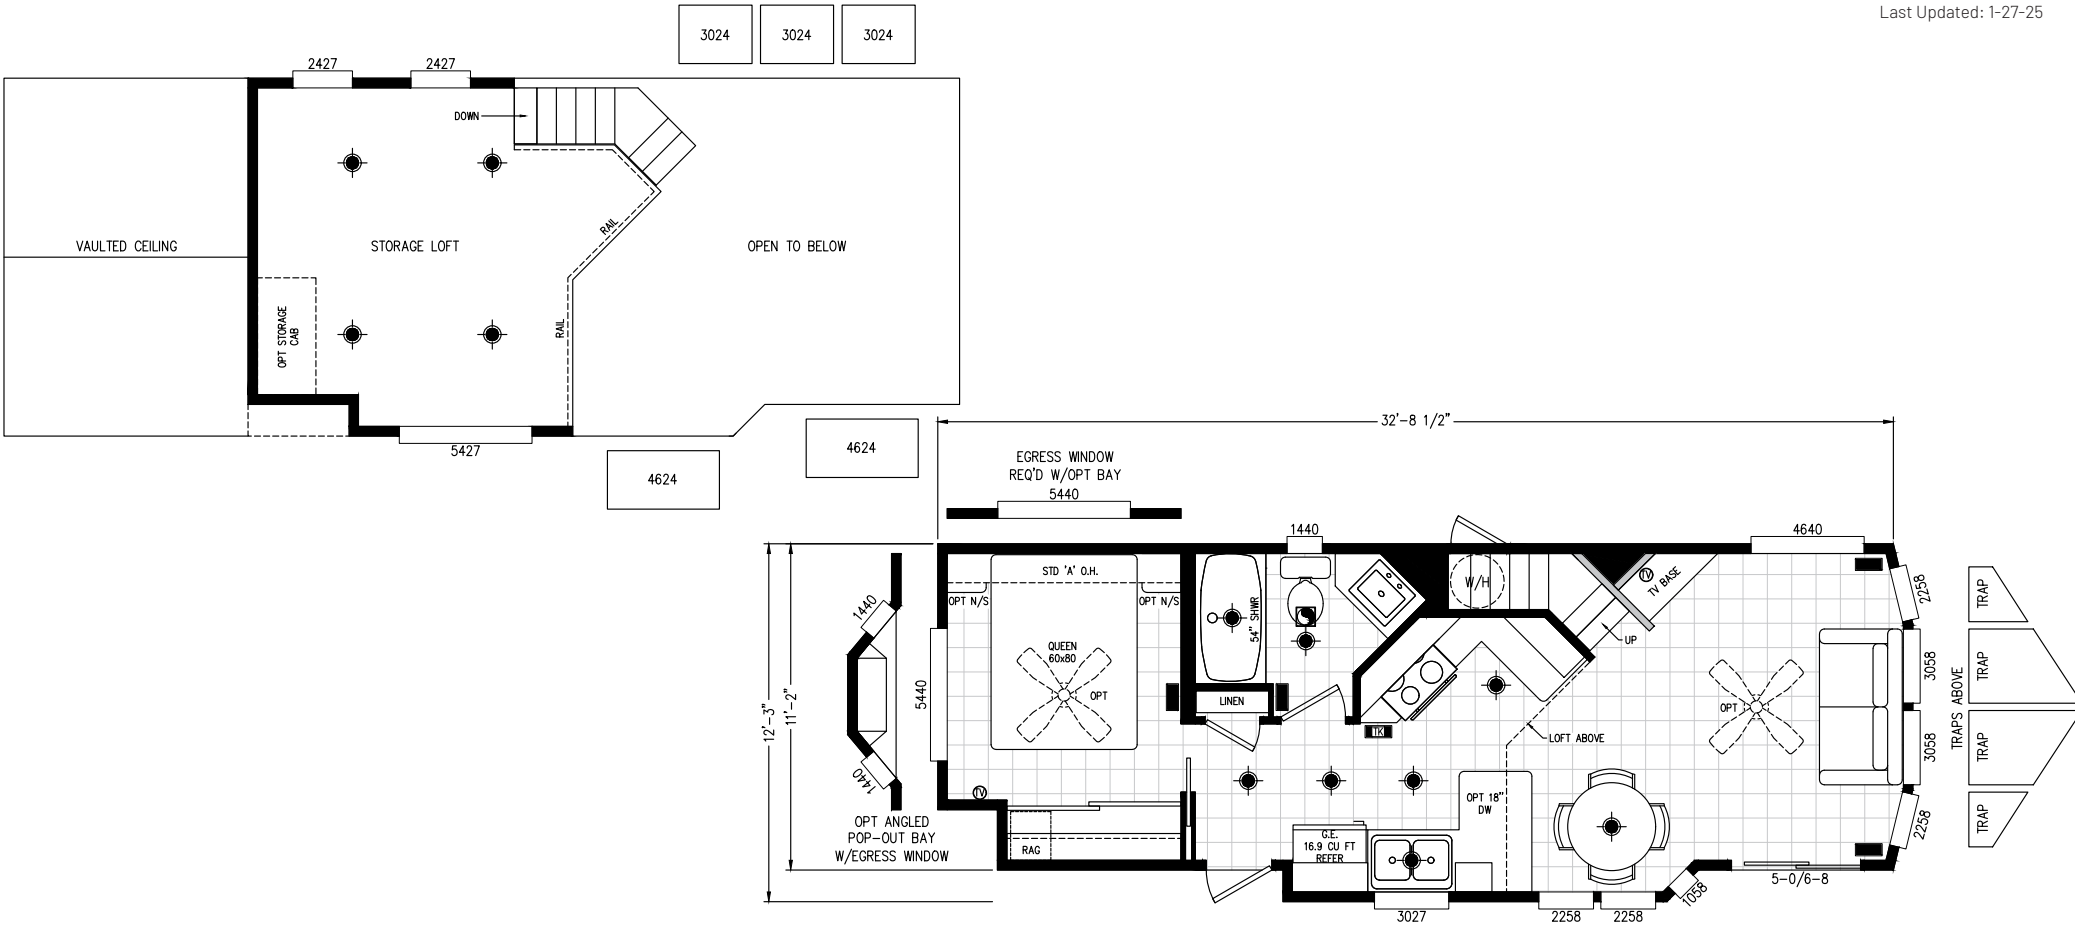

# Castle

Alpine Loft Series

399 SQ. FT. (Approximate) 1 Bedroom, 1 Bath

Last Updated: 1-27-25

**RV PARK MODEL TRADERS**  
11111 E. Apache Trail  
Apache Junction, AZ 85120

(36" WIDE REFER N/A)

**RVPMT.com | 1-800-297-0775**