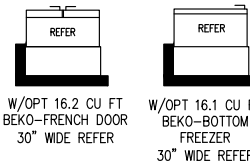

# Castle

Alpine Loft Series

399 SQ. FT. (Approximate) 1 Bedroom, 1 Bath

Last Updated: 1-27-25

**RV PARK MODEL TRADERS**  
11111 E. Apache Trail  
Apache Junction, AZ 85120

(36" WIDE REFER N/A)

**RVPMT.com | 1-800-297-0775**