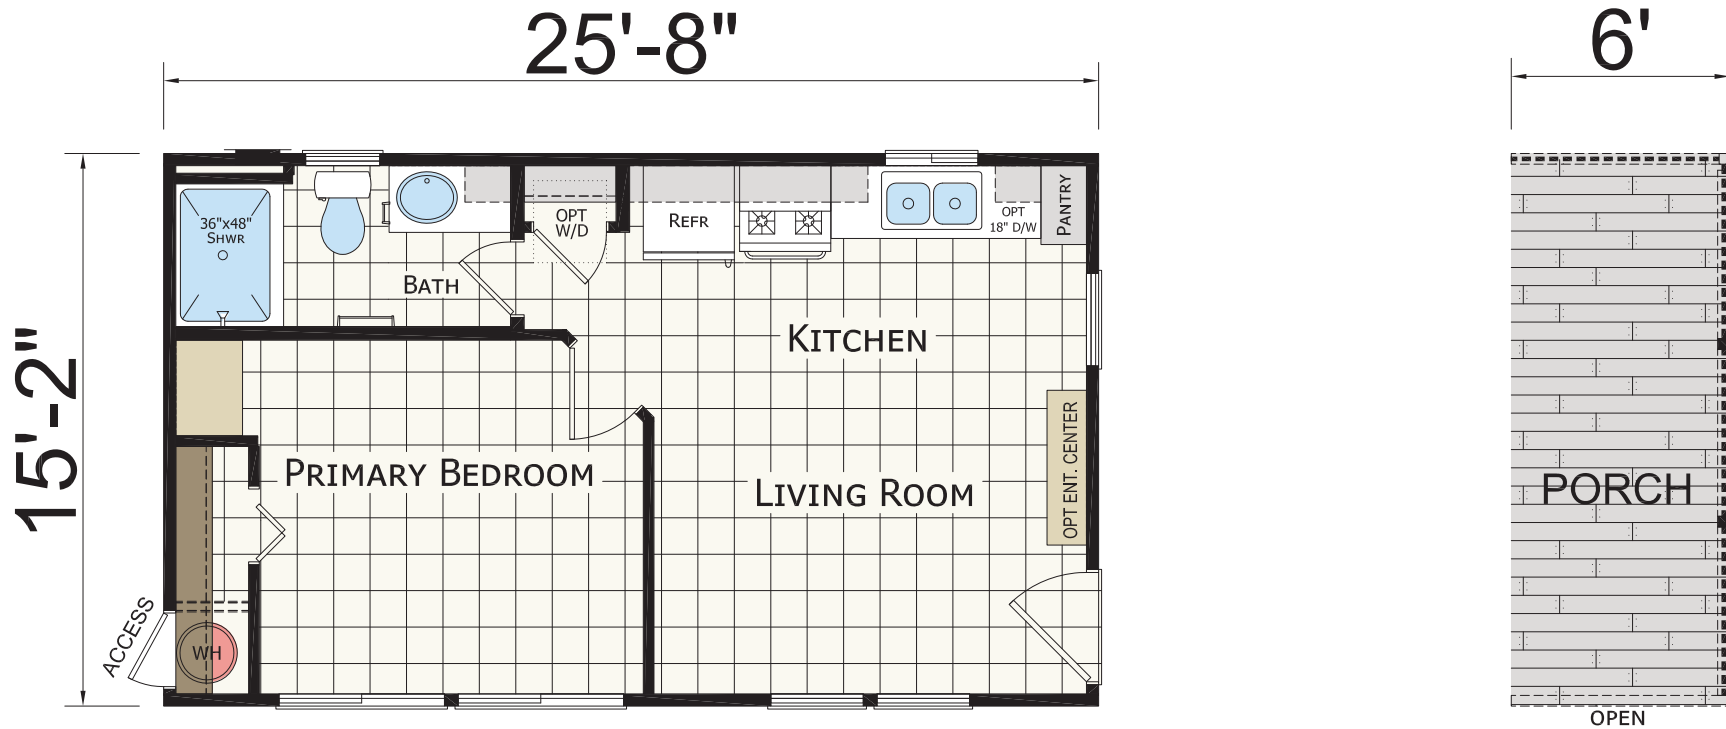

Coffman

Sonoran Series

399 SQ. FT. (Approximate) 1 Bedroom, 1 Bath

Last Updated: 1-27-25

RV PARK MODEL TRADERS
 11111 E. Apache Trail
 Apache Junction, AZ 85120

RVPMT.com | 1-800-297-0775

IMPORTANT: Alta Cima Corp reserves the right to modify, cancel or substitute products or features of this event at any time without prior notice or obligation. Pictures and other promotional materials are representative and may depict or contain floor plans, square footages, elevations, options, upgrades, extra design features, decorations, floor coverings, specialty light fixtures, custom paint and wall coverings, window treatments, landscaping, sound and alarm systems, furnishings, appliances, and other designer/decorator features and amenities that are not included as part of the home and/or may not be available at all locations. Home, pricing and community information is subject to change, and homes to prior sale, at any time without notice or obligation. ©2020 Alta Cima Corp. All rights reserved.