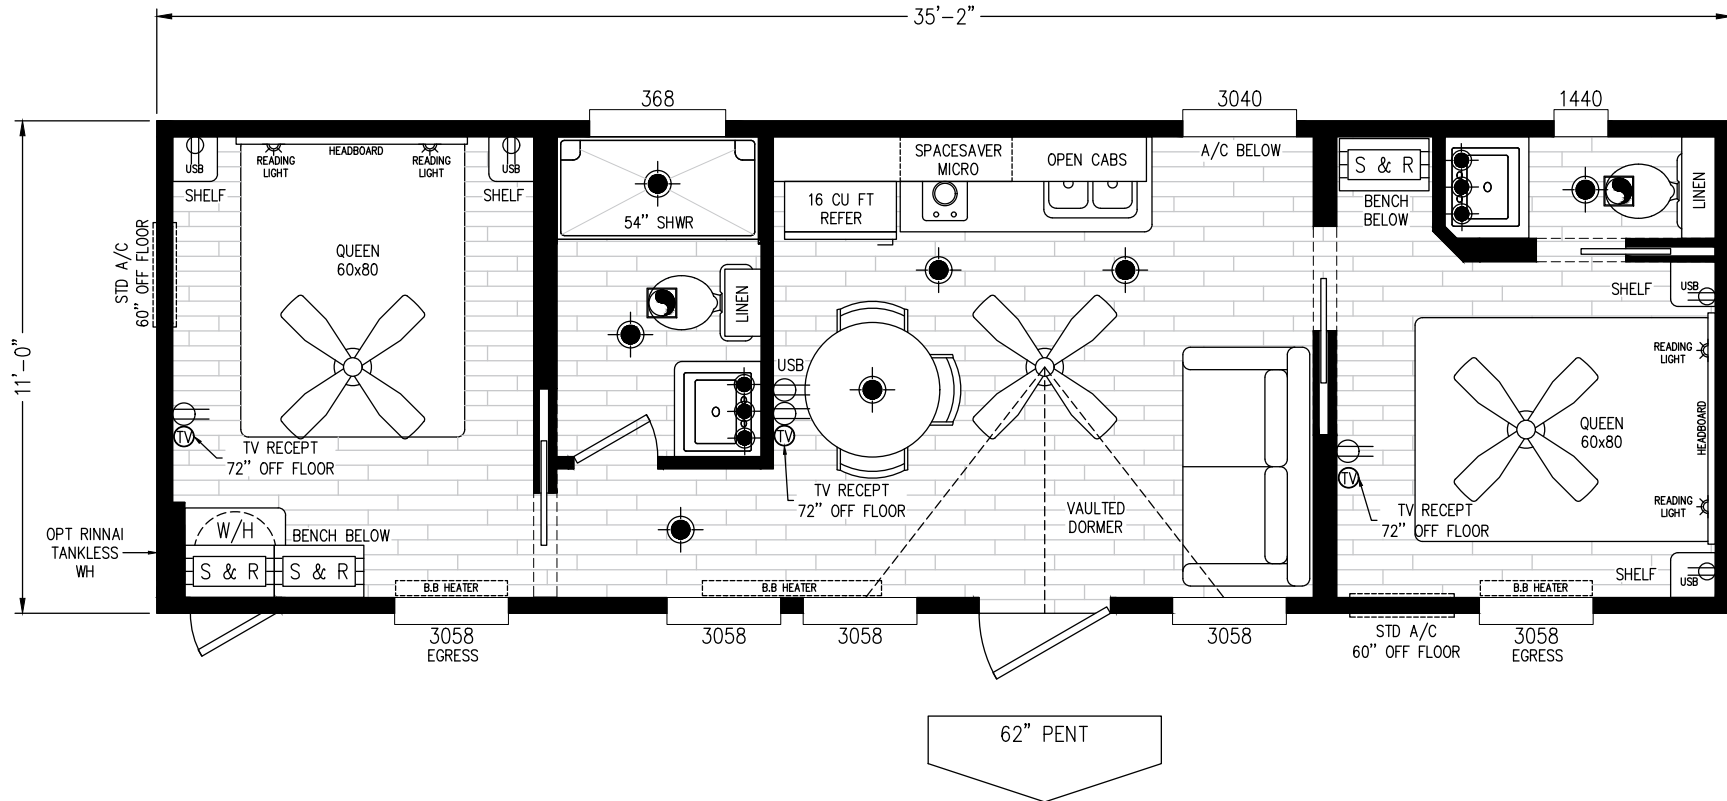

Crane - Loft

Creekside Cabins Series

385 SQ. FT. (Approximate) 1 Bedroom, 1 Bath

Last Updated: 3-12-24

RV PARK MODEL TRADERS
11111 E. Apache Trail
Apache Junction, AZ 85120

RVPMT.com | 1-800-297-0775

IMPORTANT: Alta Cima Corp reserves the right to modify, cancel or substitute products or features of this event at any time without prior notice or obligation. Pictures and other promotional materials are representative and may depict or contain floor plans, square footages, elevations, options, upgrades, extra design features, decorations, floor coverings, specialty light fixtures, custom paint and wall coverings, window treatments, landscaping, sound and alarm systems, furnishings, appliances, and other designer/decorator features and amenities that are not included as part of the home and/or may not be available at all locations. Home, pricing and community information is subject to change, and homes to prior sale, at any time without notice or obligation. ©2020 Alta Cima Corp. All rights reserved.