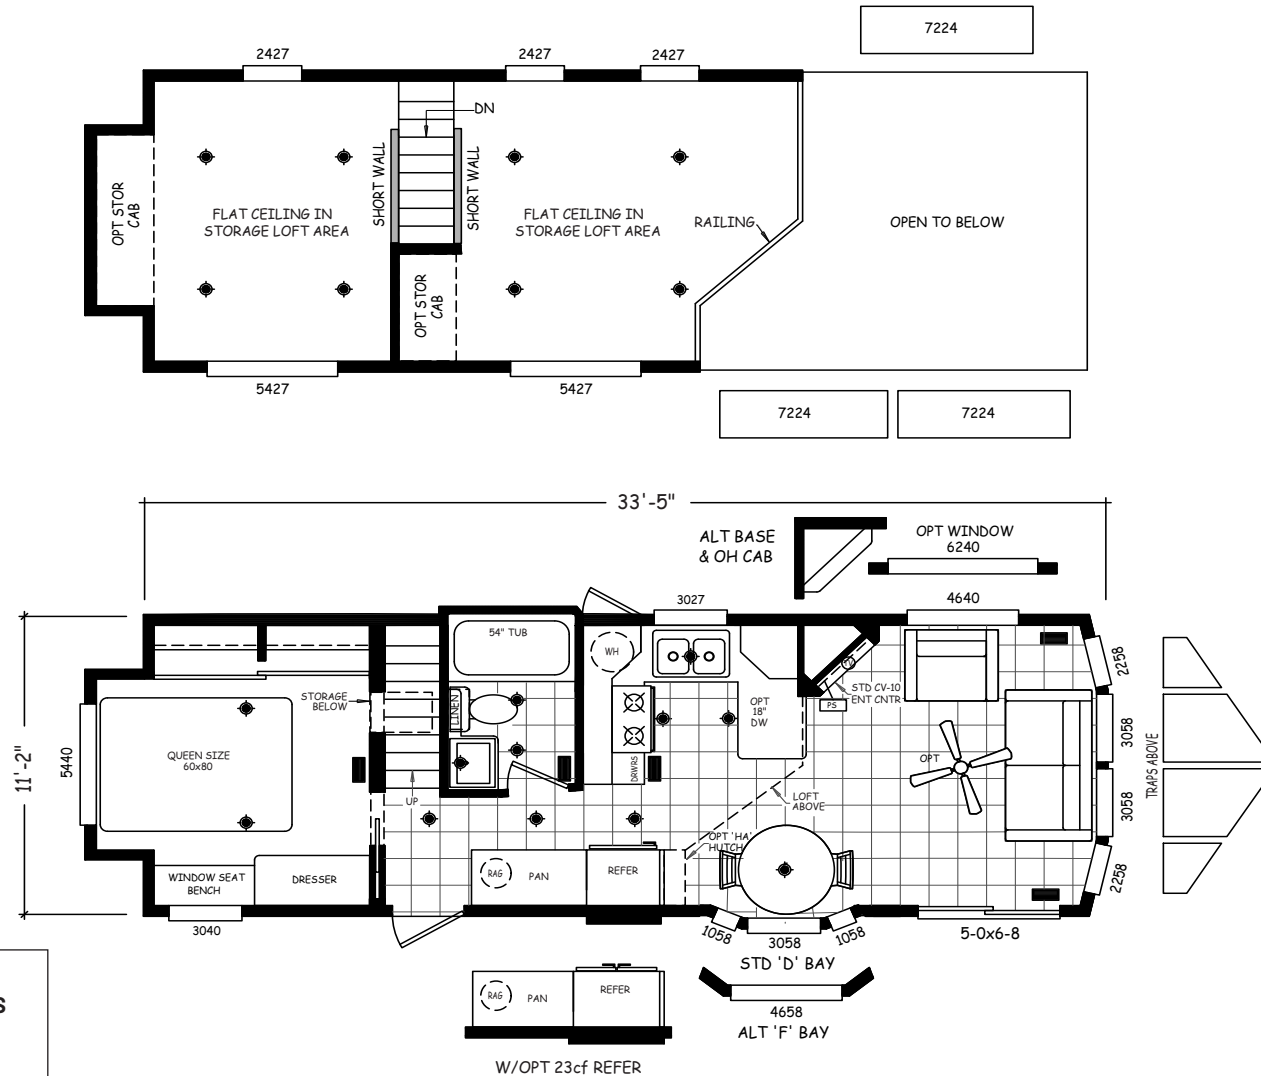

Creek Mesa

Alpine Loft Series

399 SQ. FT. (Approximate) 1 Bedroom, 1 Bath

Last Updated: 9-25-20

RV PARK MODEL TRADERS
11111 E. Apache Trail
Apache Junction, AZ 85120

RVPMT.com | 1-800-297-0775

IMPORTANT: Alta Cima Corp reserves the right to modify, cancel or substitute products or features of this event at any time without prior notice or obligation. Pictures and other promotional materials are representative and may depict or contain floor plans, square footages, elevations, options, upgrades, extra design features, decorations, floor coverings, specialty light fixtures, custom paint and wall coverings, window treatments, landscaping, sound and alarm systems, furnishings, appliances, and other designer/decorator features and amenities that are not included as part of the home and/or may not be available at all locations. Home, pricing and community information is subject to change, and homes to prior sale, at any time without notice or obligation. ©2020 Alta Cima Corp. All rights reserved.