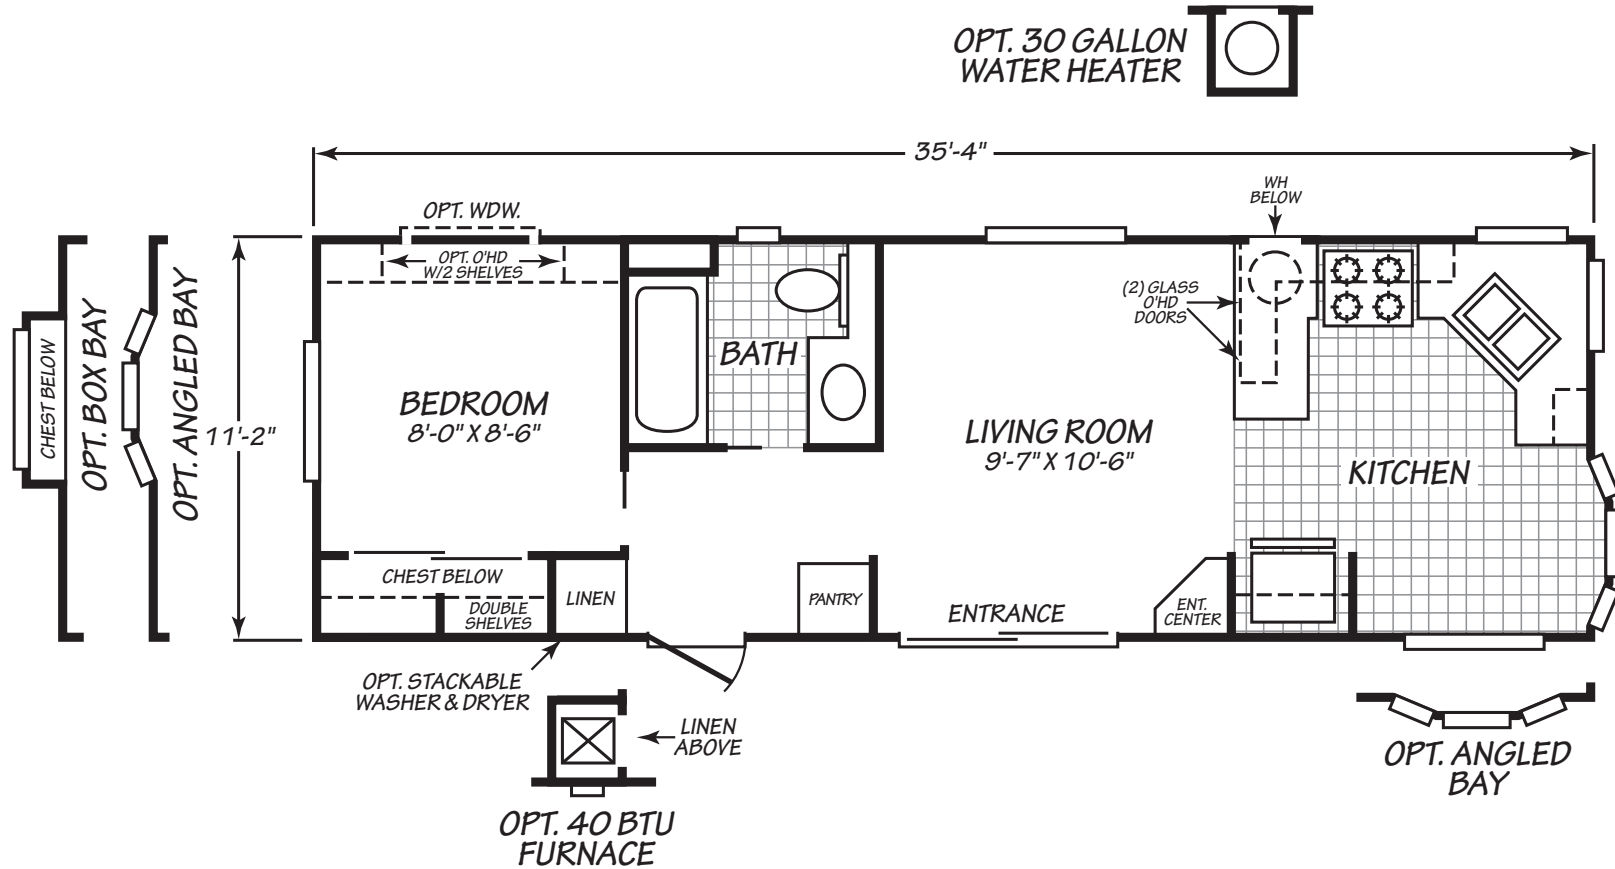

Desert Breeze

Oak Park Series

399 SQ. FT. (Approximate) 1 Bedroom, 1 Bath

Last Updated: 12-2-20

RV PARK MODEL TRADERS
11111 E. Apache Trail
Apache Junction, AZ 85120

RVPMT.com | 1-800-297-0775

IMPORTANT: Alta Cima Corp reserves the right to modify, cancel or substitute products or features of this event at any time without prior notice or obligation. Pictures and other promotional materials are representative and may depict or contain floor plans, square footages, elevations, options, upgrades, extra design features, decorations, floor coverings, specialty light fixtures, custom paint and wall coverings, window treatments, landscaping, sound and alarm systems, furnishings, appliances, and other designer/decorator features and amenities that are not included as part of the home and/or may not be available at all locations. Home, pricing and community information is subject to change, and homes to prior sale, at any time without notice or obligation. ©2020 Alta Cima Corp. All rights reserved.