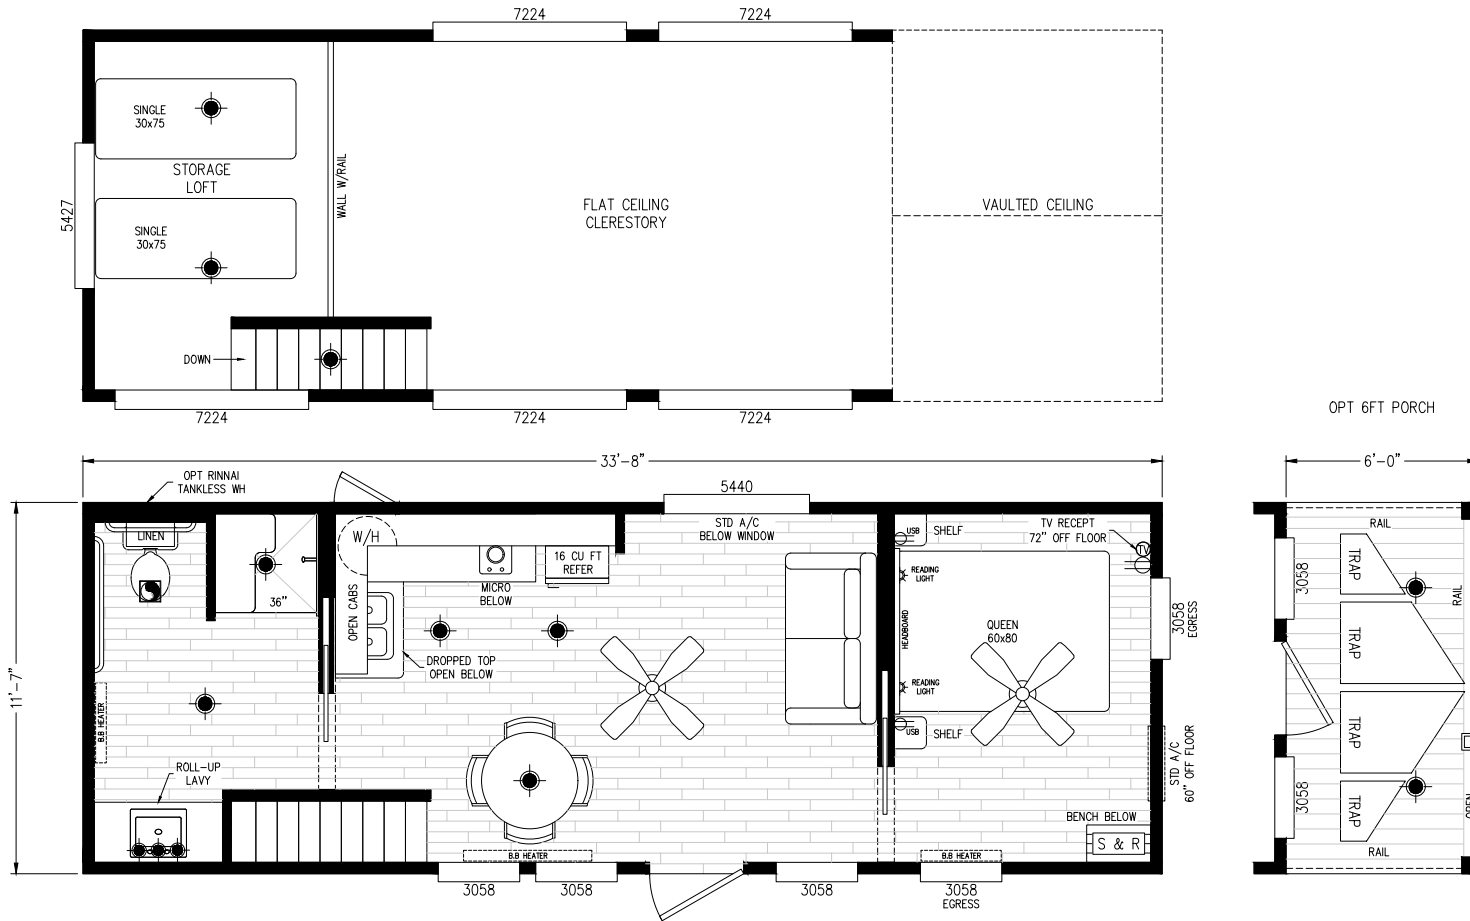

Dorena - Loft

Creekside Cabins Series

398 SQ. FT. (Approximate) 1 Bedroom, 1 Bath

Last Updated: 3-12-24

RV PARK MODEL TRADERS
11111 E. Apache Trail
Apache Junction, AZ 85120

RVPMT.com | 1-800-297-0775

IMPORTANT: Alta Cima Corp reserves the right to modify, cancel or substitute products or features of this event at any time without prior notice or obligation. Pictures and other promotional materials are representative and may depict or contain floor plans, square footages, elevations, options, upgrades, extra design features, decorations, floor coverings, specialty light fixtures, custom paint and wall coverings, window treatments, landscaping, sound and alarm systems, furnishings, appliances, and other designer/decorator features and amenities that are not included as part of the home and/or may not be available at all locations. Home, pricing and community information is subject to change, and homes to prior sale, at any time without notice or obligation. ©2020 Alta Cima Corp. All rights reserved.